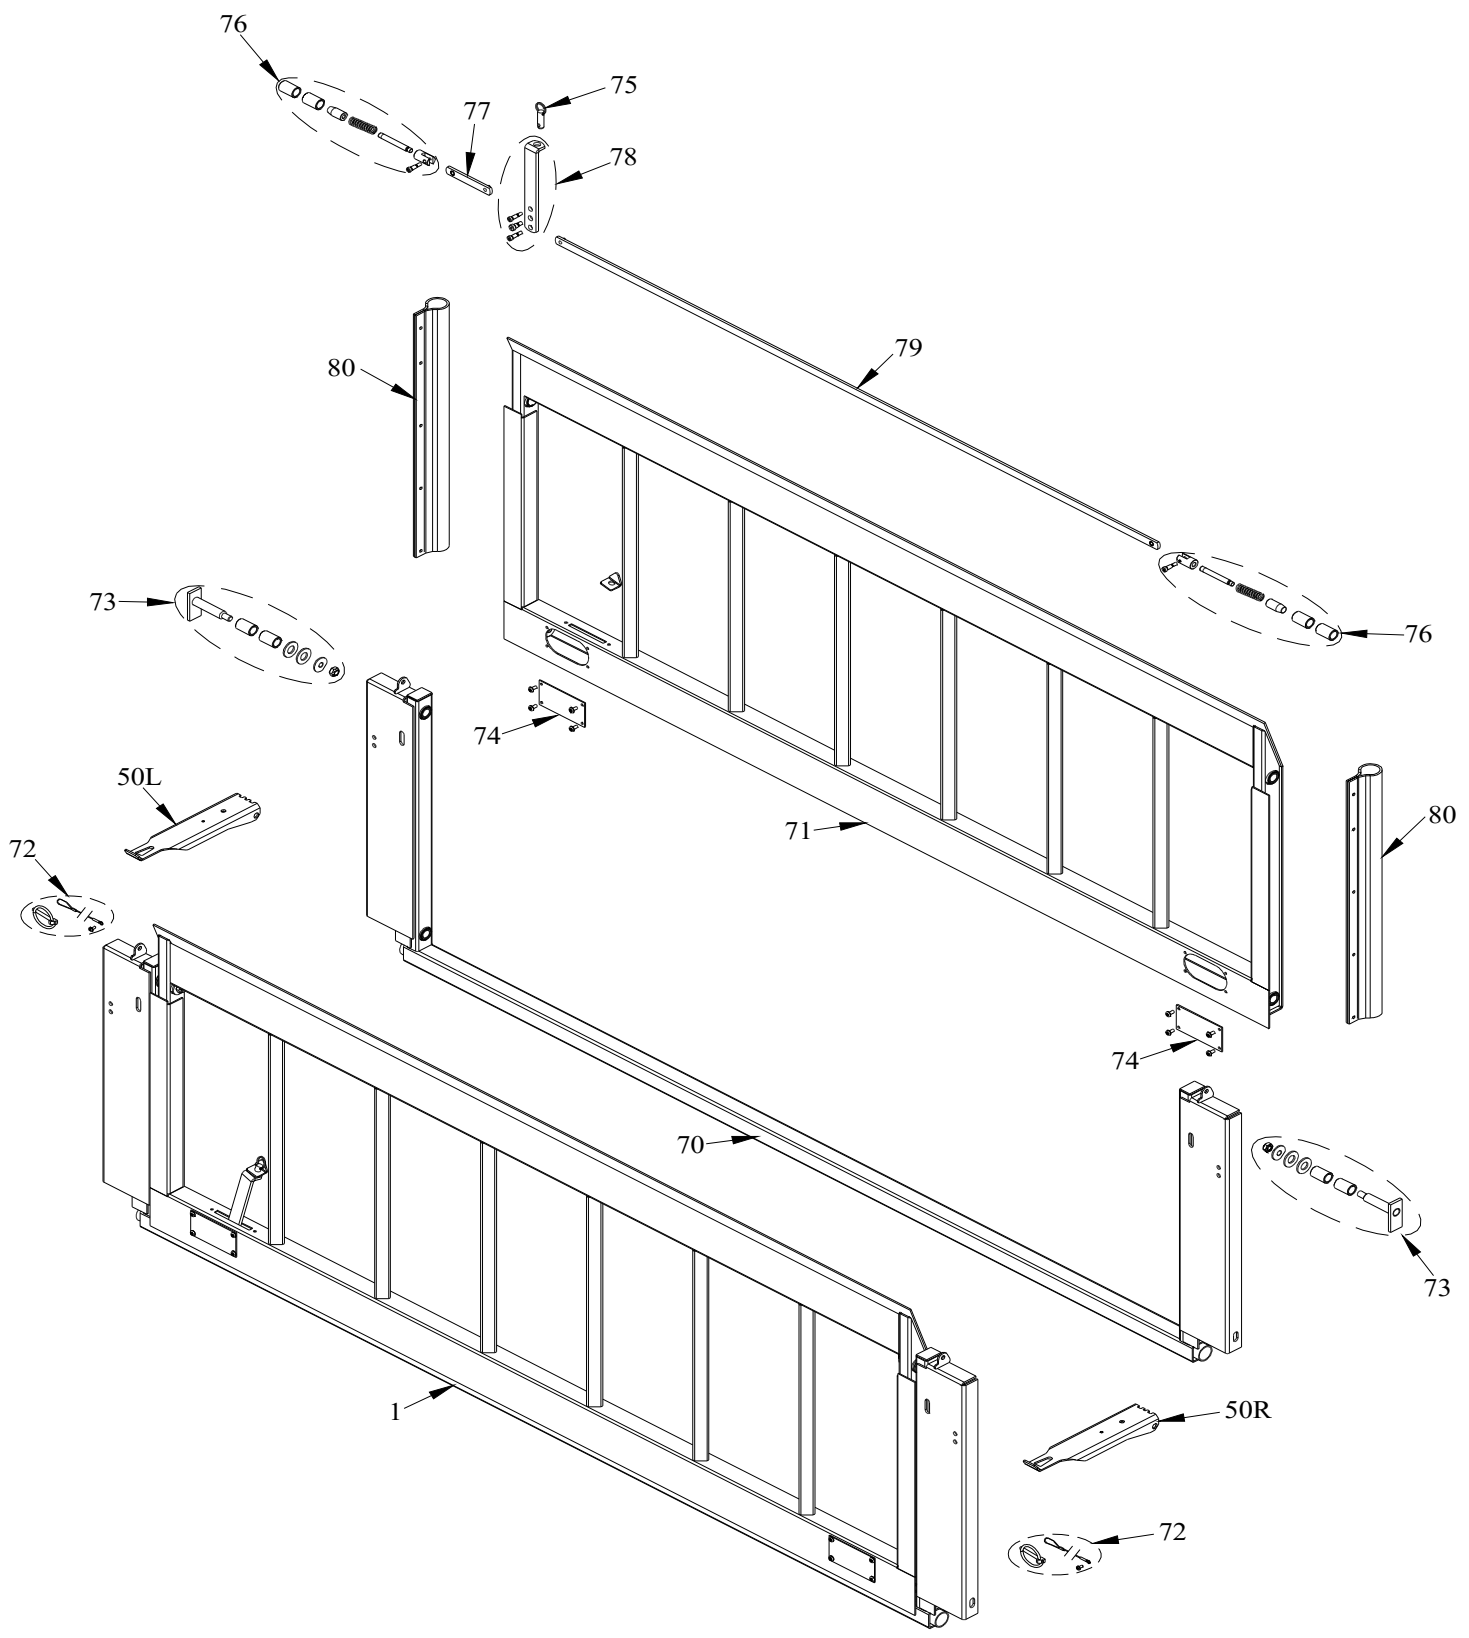

1350, 1650 AND 2050 SERIES G2 PARTS DRAWING

FOR MODELS 54, 60, 65, 73, 81, 87, 92

LND G2 PARTS DRAWING

FOR MODELS 73LD, 81LD, 87LD, 92LD

1350, 1650 & 2050 G2 SERIES PARTS LIST

Draw. Ref.	Part No.	Description	Qty Required
1	010280	(65) G2 35" Treadplate Replacement Platform	1
	010281	(65) G2 41" Treadplate Replacement Platform	1
	010282	(65) G2 37" Extruded Aluminum Replacement Platform	1
	010283	(65) G2 41" Extruded Aluminum Replacement Platform	1
	017444	(65) 2000# G2 33+6 Tommy Traction Replacement Platform	1
	002585	(73) G2 35" Treadplate Replacement Platform	1
	002590	(73) G2 41" Treadplate Replacement Platform	1
	002591	(73) G2 37" Extruded Aluminum Replacement Platform	1
	002599	(73) G2 41" Extruded Aluminum Replacement Platform	1
	010452	(73) G2 Lift and Dump Replacement Platform	1
	017445	(73) 2000# G2 33+6 Tommy Traction Replacement Platform	1
	002523	(81) G2 35" Treadplate Replacement Platform	1
	002524	(81) G2 41" Treadplate Replacement Platform	1
	002525	(81) G2 37" Extruded Aluminum Replacement Platform	1
	002526	(81) G2 41" Extruded Aluminum Replacement Platform	1
	010453	(81) G2 Lift and Dump Replacement Platform	1
	017446	(81) 2000# G2 33+6 Tommy Traction Replacement Platform	1
	002527	(87) G2 35" Treadplate Replacement Platform (1300-1600#)	1
	002528	(87) G2 41" Treadplate Replacement Platform (1300-1600#)	1
	002529	(87) G2 37" Extruded Aluminum Replacement Platform	1
	002530	(87) G2 41" Extruded Aluminum Replacement Platform	1
	010454	(87) G2 Lift and Dump Replacement Platform	1
	014612	(87) G2 33+6" Tommy Traction Replacement Platform (1300-1600#)	1
	017447	(87) 2000# G2 33+6 Tommy Traction Replacement Platform	1
	013929	(87) G2 33+6" Bargrate Replacement Platform (1300-1600#)	1
	002531	(92) G2 35" Treadplate Replacement Platform (1300-1600#)	1
	002532	(92) G2 41" Treadplate Replacement Platform (1300-1600#)	1
	002533	(92) G2 37" Extruded Aluminum Replacement Platform	1
	002534	(92) G2 41" Extruded Aluminum Replacement Platform	1
	010455	(92) G2 Lift and Dump Replacement Platform	1
	014219	(92) G2 33+6" Tommy Traction Replacement Platform (1300-1600#)	1
	017448	(92) 2000# G2 33+6 Tommy Traction Replacement Platform	1
	013627	(92) G2 33+6" Bargrate Replacement Platform (1300-1600#)	1
2	013649	35+6TP, 33+6TT, & 33+6BG Platform Replacement Chain	2
	013650	37+6EA & 41+6EA Replacement Platform Chain	2
	013651	41+6TP Replacement Platform Chain	2
3	013632	60-50 G2 Replacement Sub Assembly (1300-1600#)	1
	010284	65-50 G2 Replacement Sub Assembly (1300-1600#)	1
	002535	73-50 G2 Replacement Sub Assembly (1300-1600#)	1
	002536	81-50 G2 Replacement Sub Assembly (1300-1600#)	1
	002537	87-50 G2 Replacement Sub Assembly (1300-1600#)	1
	002538	92-50 G2 Replacement Sub Assembly (1300-1600#)	1
	010456	73LD G2 Replacement Sub Assembly (1300-1600#)	1
	010457	81LD G2 Replacement Sub Assembly (1300-1600#)	1
	010458	87LD G2 Replacement Sub Assembly (1300-1600#)	1
	010459	92LD G2 Replacement Sub Assembly (1300-1600#)	1
	017428	54-50 2000# G2 Replacement Sub Assembly	1
	017429	60-50 2000# G2 Replacement Sub Assembly	1
	017430	65-50 2000# G2 Replacement Sub Assembly	1
	017431	73-50 2000# G2 Replacement Sub Assembly	1
	017432	81-50 2000# G2 Replacement Sub Assembly	1
	017433	87-50 2000# G2 Replacement Sub Assembly	1
017434	92-50 2000# G2 Replacement Sub Assembly	1	
4	001111	License Plate Mount Kit	1
5	002539	G2 (50) Replacement Lower Arm w/Pins & Bushings	2
6	002540	G2 (50) Replacement Clevis Cylinder Assembly	2