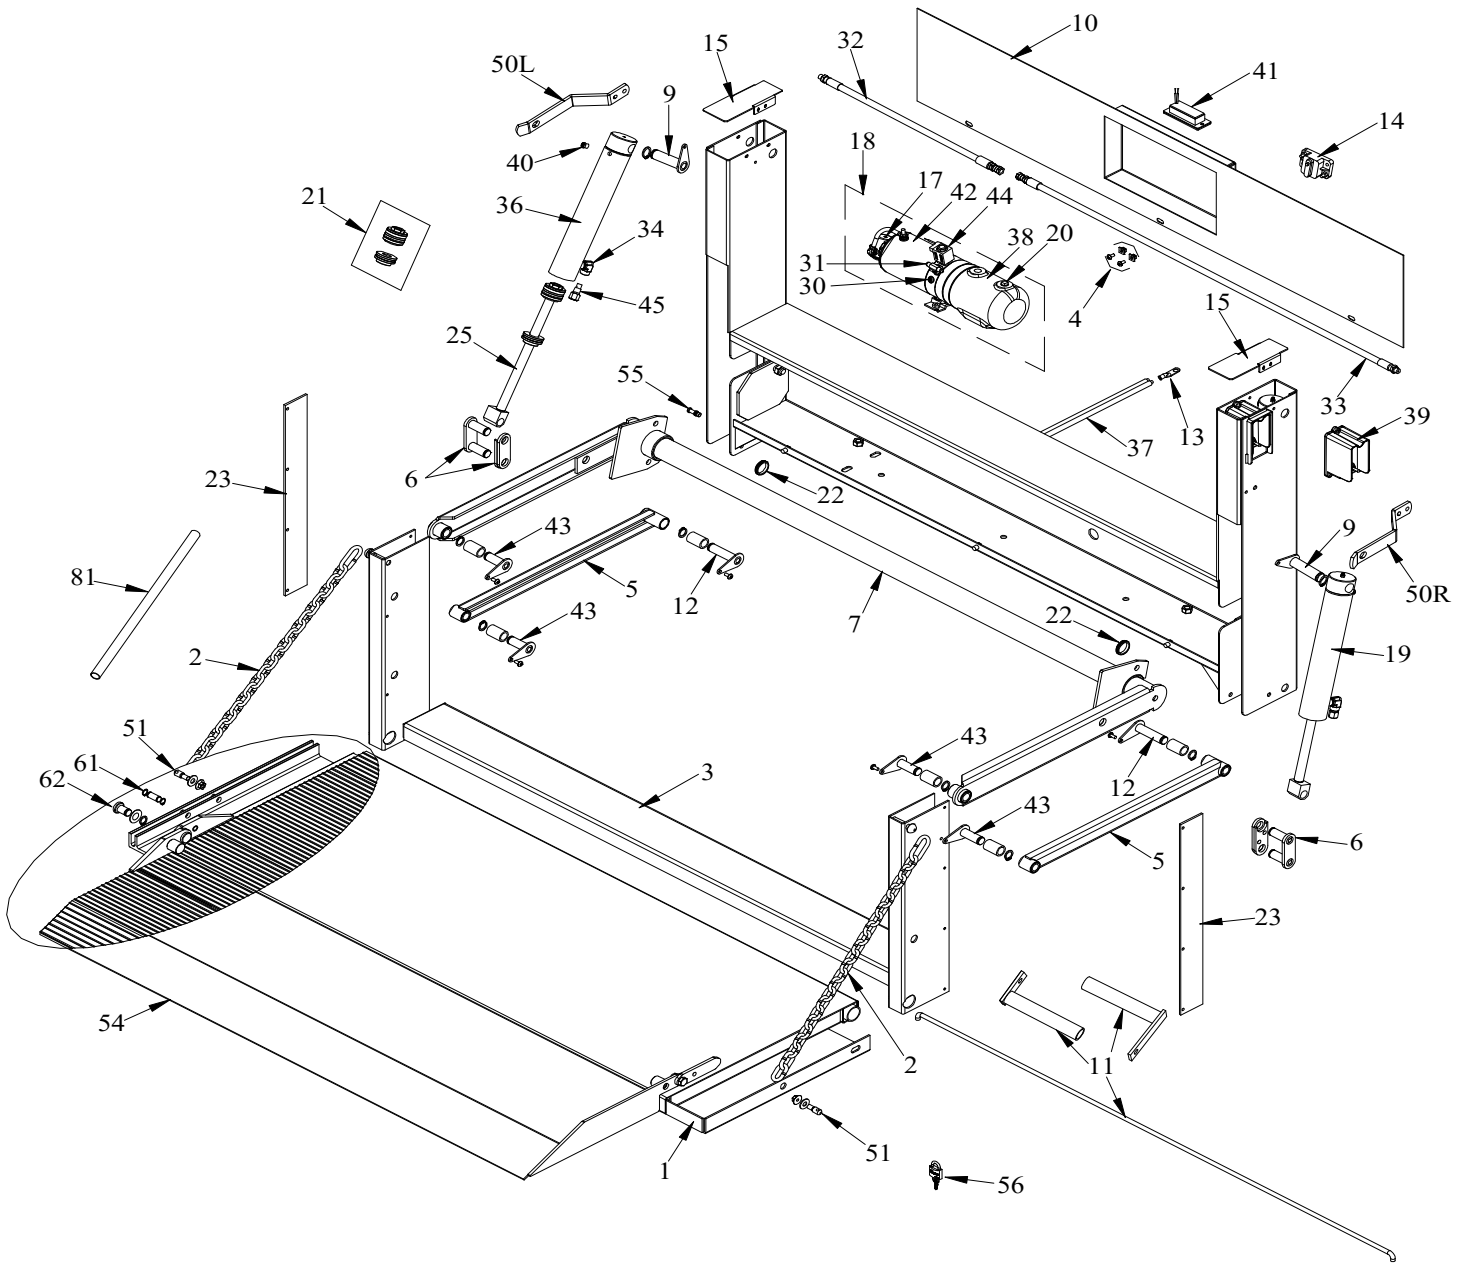

1350, 1650 AND 2050 SERIES G2 PARTS DRAWING

FOR MODELS 54, 60, 65, 73, 81, 87, 92

LND G2 PARTS DRAWING

FOR MODELS 73LD, 81LD, 87LD, 92LD

1350, 1650 & 2050 G2 SERIES PARTS LIST

Draw. Ref.	Part No.	Description	Qty Required
1	010280	(65) G2 35" Treadplate Replacement Platform	1
	010281	(65) G2 41" Treadplate Replacement Platform	1
	010282	(65) G2 37" Extruded Aluminum Replacement Platform	1
	010283	(65) G2 41" Extruded Aluminum Replacement Platform	1
	017444	(65) 2000# G2 33+6 Tommy Traction Replacement Platform	1
	002585	(73) G2 35" Treadplate Replacement Platform	1
	002590	(73) G2 41" Treadplate Replacement Platform	1
	002591	(73) G2 37" Extruded Aluminum Replacement Platform	1
	002599	(73) G2 41" Extruded Aluminum Replacement Platform	1
	010452	(73) G2 Lift and Dump Replacement Platform	1
	017445	(73) 2000# G2 33+6 Tommy Traction Replacement Platform	1
	002523	(81) G2 35" Treadplate Replacement Platform	1
	002524	(81) G2 41" Treadplate Replacement Platform	1
	002525	(81) G2 37" Extruded Aluminum Replacement Platform	1
	002526	(81) G2 41" Extruded Aluminum Replacement Platform	1
	010453	(81) G2 Lift and Dump Replacement Platform	1
	017446	(81) 2000# G2 33+6 Tommy Traction Replacement Platform	1
	002527	(87) G2 35" Treadplate Replacement Platform (1300-1600#)	1
	002528	(87) G2 41" Treadplate Replacement Platform (1300-1600#)	1
	002529	(87) G2 37" Extruded Aluminum Replacement Platform	1
	002530	(87) G2 41" Extruded Aluminum Replacement Platform	1
	010454	(87) G2 Lift and Dump Replacement Platform	1
	014612	(87) G2 33+6" Tommy Traction Replacement Platform (1300-1600#)	1
	017447	(87) 2000# G2 33+6 Tommy Traction Replacement Platform	1
	013929	(87) G2 33+6" Bargrate Replacement Platform (1300-1600#)	1
	002531	(92) G2 35" Treadplate Replacement Platform (1300-1600#)	1
	002532	(92) G2 41" Treadplate Replacement Platform (1300-1600#)	1
	002533	(92) G2 37" Extruded Aluminum Replacement Platform	1
	002534	(92) G2 41" Extruded Aluminum Replacement Platform	1
	010455	(92) G2 Lift and Dump Replacement Platform	1
	014219	(92) G2 33+6" Tommy Traction Replacement Platform (1300-1600#)	1
	017448	(92) 2000# G2 33+6 Tommy Traction Replacement Platform	1
	013627	(92) G2 33+6" Bargrate Replacement Platform (1300-1600#)	1
2	013649	35+6TP, 33+6TT, & 33+6BG Platform Replacement Chain	2
	013650	37+6EA & 41+6EA Replacement Platform Chain	2
	013651	41+6TP Replacement Platform Chain	2
3	013632	60-50 G2 Replacement Sub Assembly (1300-1600#)	1
	010284	65-50 G2 Replacement Sub Assembly (1300-1600#)	1
	002535	73-50 G2 Replacement Sub Assembly (1300-1600#)	1
	002536	81-50 G2 Replacement Sub Assembly (1300-1600#)	1
	002537	87-50 G2 Replacement Sub Assembly (1300-1600#)	1
	002538	92-50 G2 Replacement Sub Assembly (1300-1600#)	1
	010456	73LD G2 Replacement Sub Assembly (1300-1600#)	1
	010457	81LD G2 Replacement Sub Assembly (1300-1600#)	1
	010458	87LD G2 Replacement Sub Assembly (1300-1600#)	1
	010459	92LD G2 Replacement Sub Assembly (1300-1600#)	1
	017428	54-50 2000# G2 Replacement Sub Assembly	1
	017429	60-50 2000# G2 Replacement Sub Assembly	1
	017430	65-50 2000# G2 Replacement Sub Assembly	1
	017431	73-50 2000# G2 Replacement Sub Assembly	1
	017432	81-50 2000# G2 Replacement Sub Assembly	1
	017433	87-50 2000# G2 Replacement Sub Assembly	1
017434	92-50 2000# G2 Replacement Sub Assembly	1	
4	001111	License Plate Mount Kit	1
5	002539	G2 (50) Replacement Lower Arm w/Pins & Bushings	2
6	002540	G2 (50) Replacement Clevis Cylinder Assembly	2