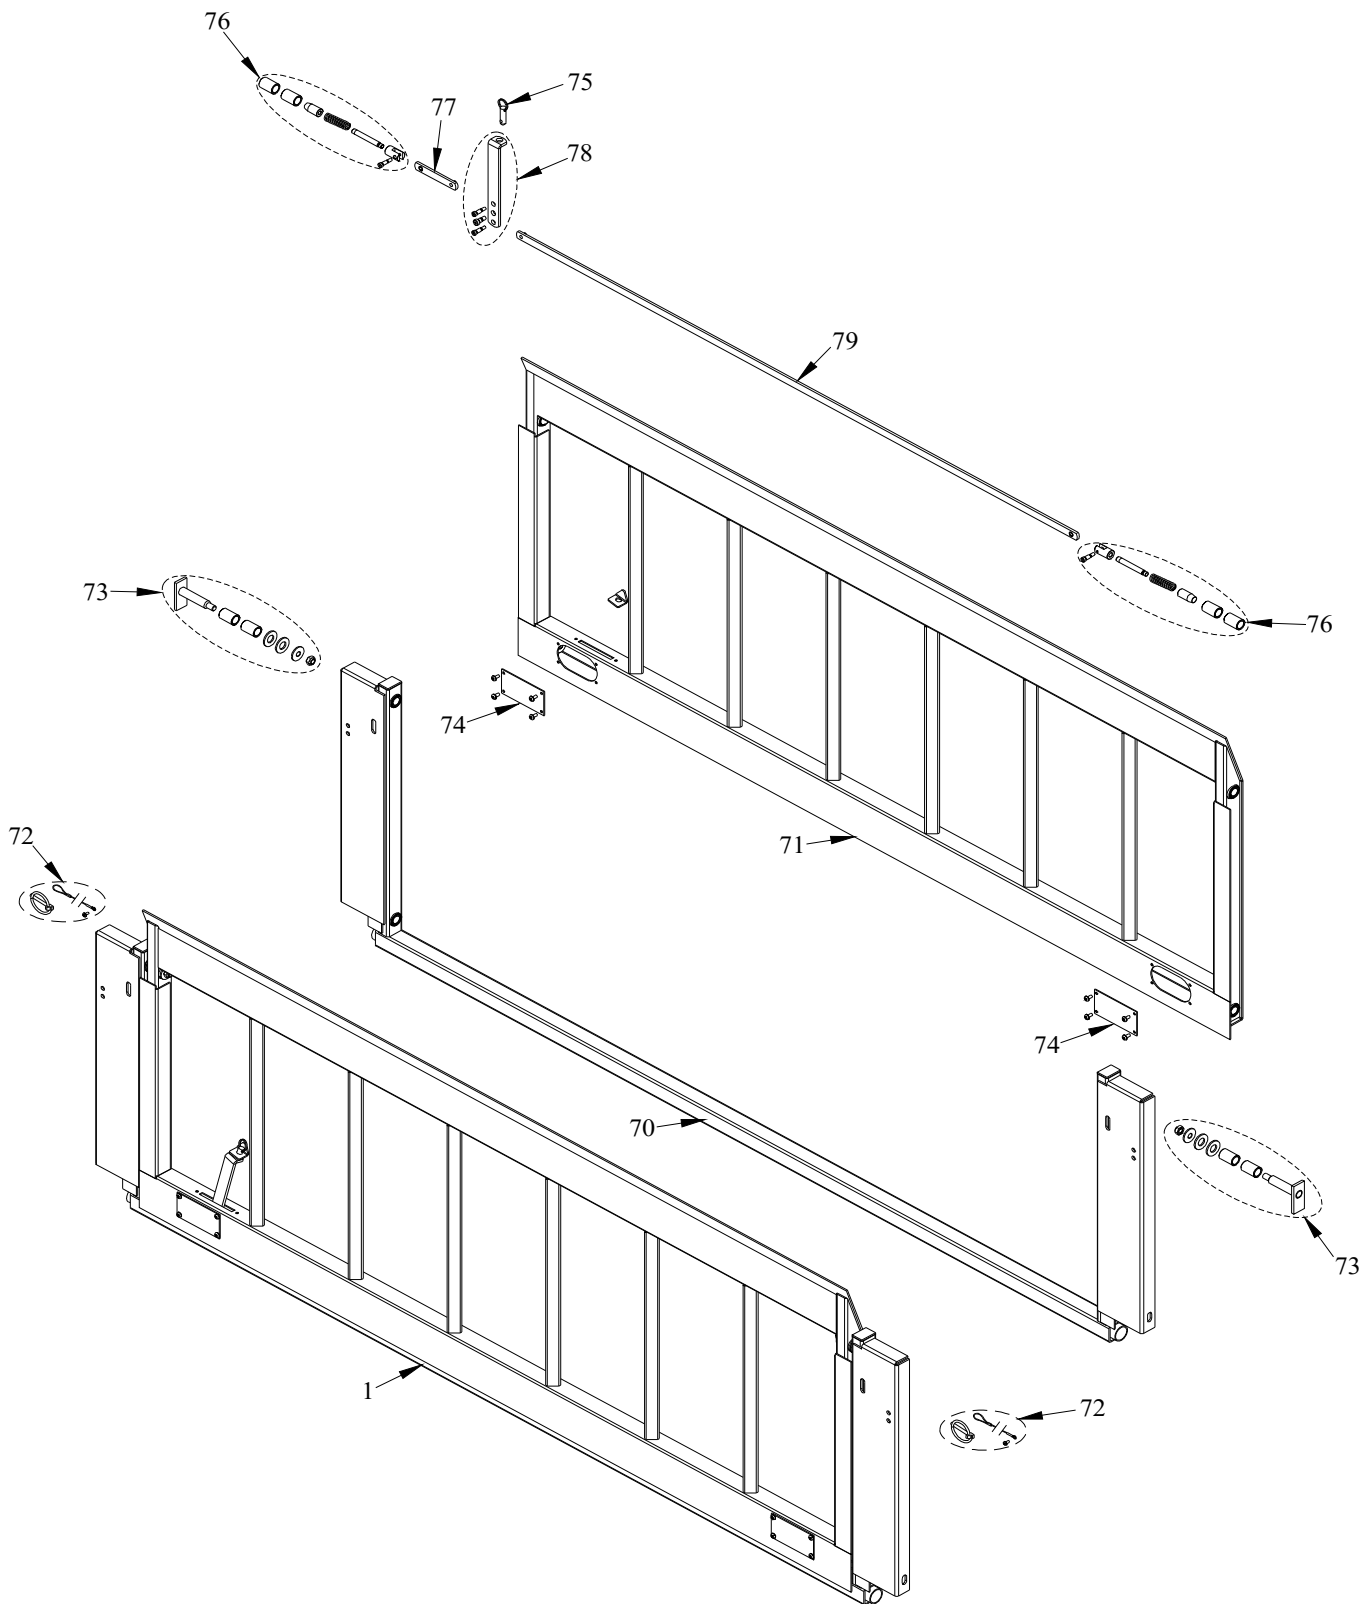

(AFTER SERIAL # 00406118M)
FOR MODELS 72LD, 80LD, 86LD & 91LD

NEW 1046, 1050, 1346, 1350, 1646 AND 1650 ORIGINAL SERIES PARTS LIST

Draw. Ref.	Part No.	Description	Qty Required
1	001782	(64SB) 36" Treadplate Replacement Platform	1
	001783	(64SB) 42" Treadplate Replacement Platform	1
	001638	(64SB) 37" Extruded Aluminum Replacement Platform	1
	002508	(64SB) 42" Extruded Aluminum Replacement Platform	1
	001784	(72) 36" Treadplate Replacement Platform	1
	001785	(72) 42" Treadplate Replacement Platform	1
	001639	(72) 37" Extruded Aluminum Replacement Platform	1
	002646	(72) 42" Extruded Aluminum Replacement Platform	1
	001786	(80) 36" Treadplate Replacement Platform	1
	001787	(80) 42" Treadplate Replacement Platform	1
	001640	(80) 37" Extruded Aluminum Replacement Platform	1
	002509	(80) 42" Extruded Aluminum Replacement Platform	1
	001788	(86) 36" Treadplate Replacement Platform	1
	001789	(86) 42" Treadplate Replacement Platform	1
	001641	(86) 37" Extruded Aluminum Replacement Platform	1
	002513	(86) 42" Extruded Aluminum Replacement Platform	1
	001790	(91) 36" Treadplate Replacement Platform	1
	001791	(91) 42" Treadplate Replacement Platform	1
	001642	(91) 37" Extruded Aluminum Replacement Platform	1
	001224	(91) 42" Extruded Aluminum Replacement Platform	1
	009488	72 LD Replacement Platform	1
009489	80 LD Replacement Platform	1	
009553	86 LD Replacement Platform	1	
009552	91 LD Replacement Platform	1	
014043	(74) 37" Replacement Extruded Aluminum Platform	1	
2	003188	1046-1650 Replacement Platform Chain	2
	003884	50" Travel EA Replacement Platform Chain	2
	003849	42+6 Replacement Platform Chain	2
3	004052	64SB Replacement Sub Assembly	1
	004054	72 Replacement Sub Assembly	1
	004056	80 Replacement Sub Assembly	1
	004058	86 Replacement Sub Assembly	1
	004060	91 Replacement Sub Assembly	1
	013805	74 Replacement Sub Assembly	1
5	001126	1046-1650 Replacement Lift Arm w/Pins & Zerks	4
6	003124	Universal Set 5/16" Replacement Lift Cable Kit	1
7D	004182	4" Dia. Double (5/16") Groove Replacement Pulley Kit with 7/8" Cross Box Pin	1
7S	004186	4" Dia. Single (5/16") Groove Replacement Pulley Kit with 7/8" Cross Box Pin	1
8	006516	Replacement Cloth Chain Cover 29"	2
	006596	Replacement Cloth Chain Cover 38"	2
9	010512	Drop Pin Assembly Kit (Set of 2) (36-50" Travel)	1
9S	004184	4" Single (5/16") Groove Replacement Pulley Kit with 7/8" Upright Pin	2
10	004964	Replacement Box Cover (64)	1
	004965	Replacement Box Cover (72)	1
	014584	Replacement Box Cover (74)	1
	004966	Replacement Box Cover (80)	1
	004967	Replacement Box Cover (86)	1
	004968	Replacement Box Cover (91)	1
11	010288	3/8" Torsion Spring Kit (64SB) (steel platform and EA with 2-7/8" lid ends)	1
	008085	3/8" Torsion Spring Kit (64SB) (EA with 2-1/2" lid ends)	1
	008028	3/8" Torsion Spring Kit (72) (steel platform and EA with 2-7/8" lid ends)	1
	008116	3/8" Torsion Spring Kit (72) (EA with 2-1/2" lid ends)	1
	008117	SQ Torsion Spring Kit (80) (steel platform and EA with 2-7/8" lid ends)	1
	008029	3/8" Torsion Spring Kit (80) (EA with 2-1/2" lid ends)	1
	008118	SQ Torsion Spring Kit (86) (steel platform and EA with 2-7/8" lid ends)	1
	008032	3/8" Torsion Spring Kit (86) (EA with 2-1/2" lid ends)	1
	008119	SQ Torsion Spring Kit (91) (steel platform and EA with 2-7/8" lid ends)	1
	008033	3/8" Torsion Spring Kit (91) (EA with 2-1/2" lid ends)	1
13	000992	Replacement Copper Lug	6
14	000998	Replacement 150 Amp Manual Reset Circuit Breaker	1
17	000967	Replacement Raise Solenoid-3 Post	1
18	004295	M319 Replacement Pump & Motor (2000psi) 3qt.** 1046-1050	1
	004365	M319 Replacement Pump & Motor (2500psi) 3qt.** 1350	1
	004366	M319 Replacement Pump & Motor (3000psi) 3qt.** 1650	1
19	003432	64SB-1646 Replacement Cylinder	1
	009754	50" Travel Replacement Cylinder	1
20	000989	Replacement Vent Plug	1
21	001141	2" Cylinder Repair Kit (50" Travel) Includes: Piston, Guide Bushing & O-rings	1