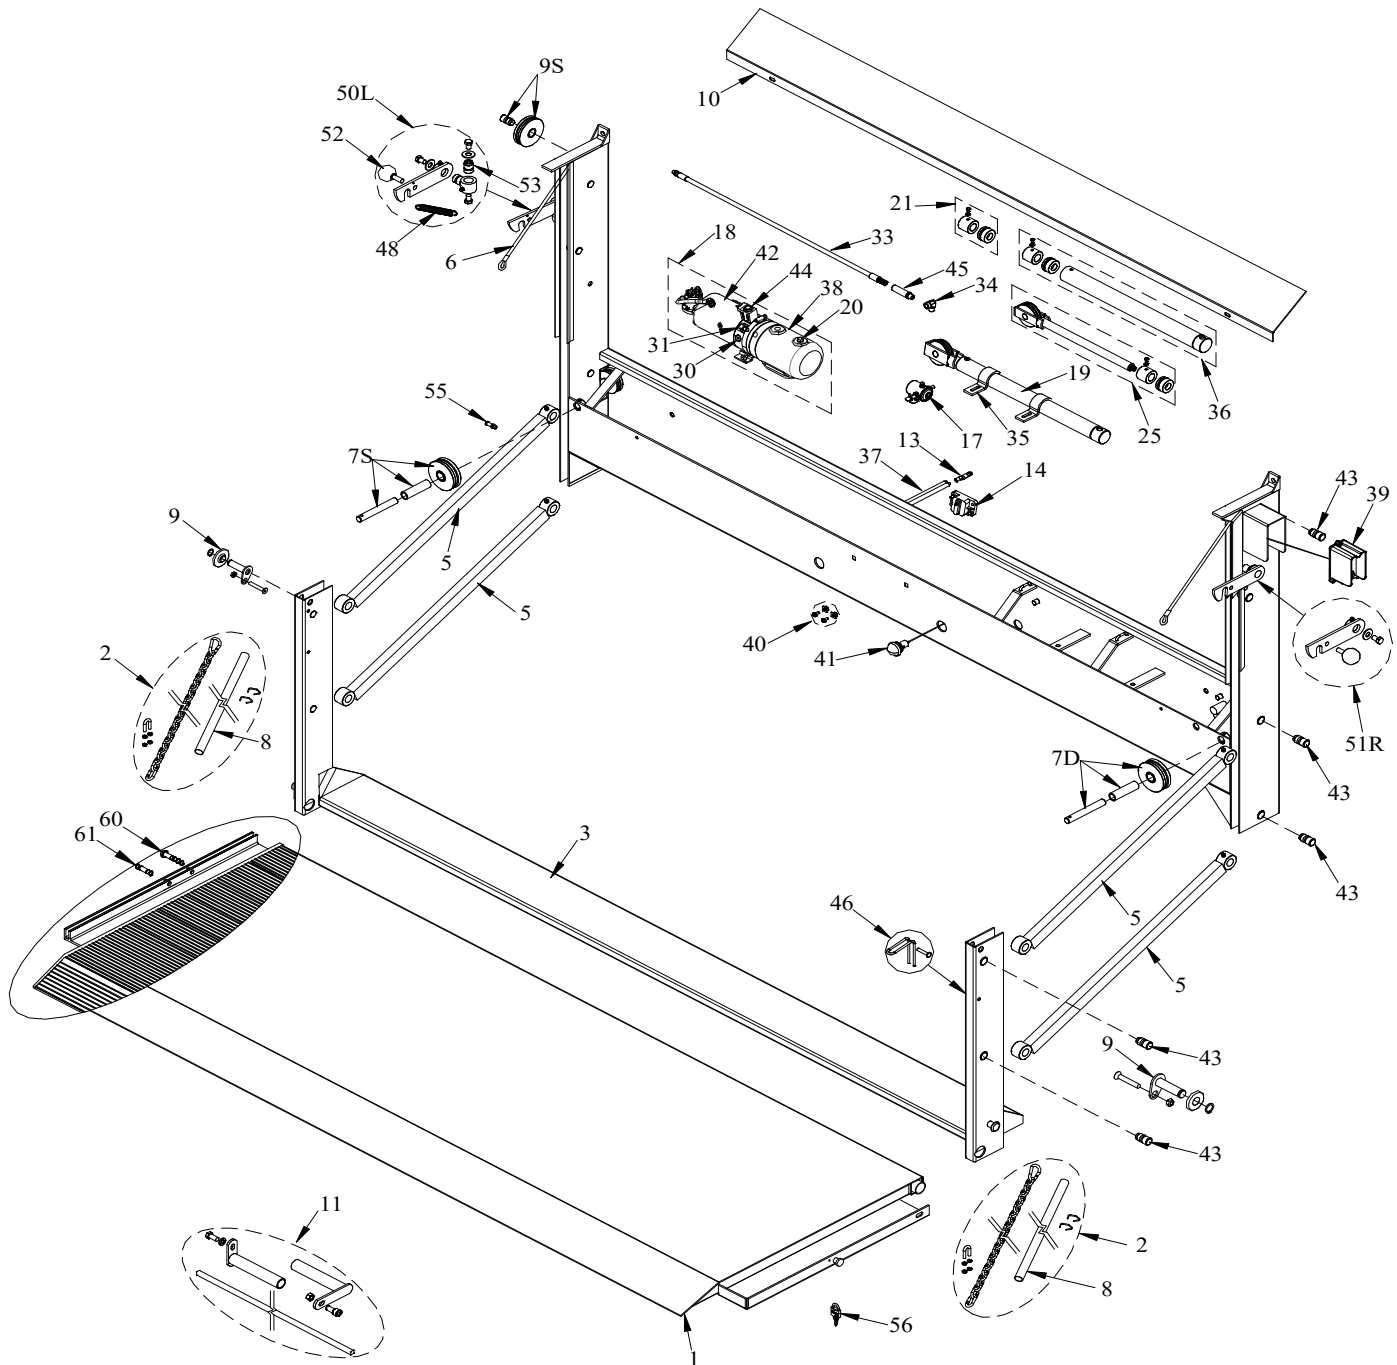

NEW 1046, 1050, 1346, 1350, 1646 AND 1650 ORIGINAL SERIES

PARTS DRAWING

(After Serial # M-340999 1000# & 1300#) (After Serial # M16-27999 1600#)

FOR MODELS 64SB, 72, 80, 86 & 91