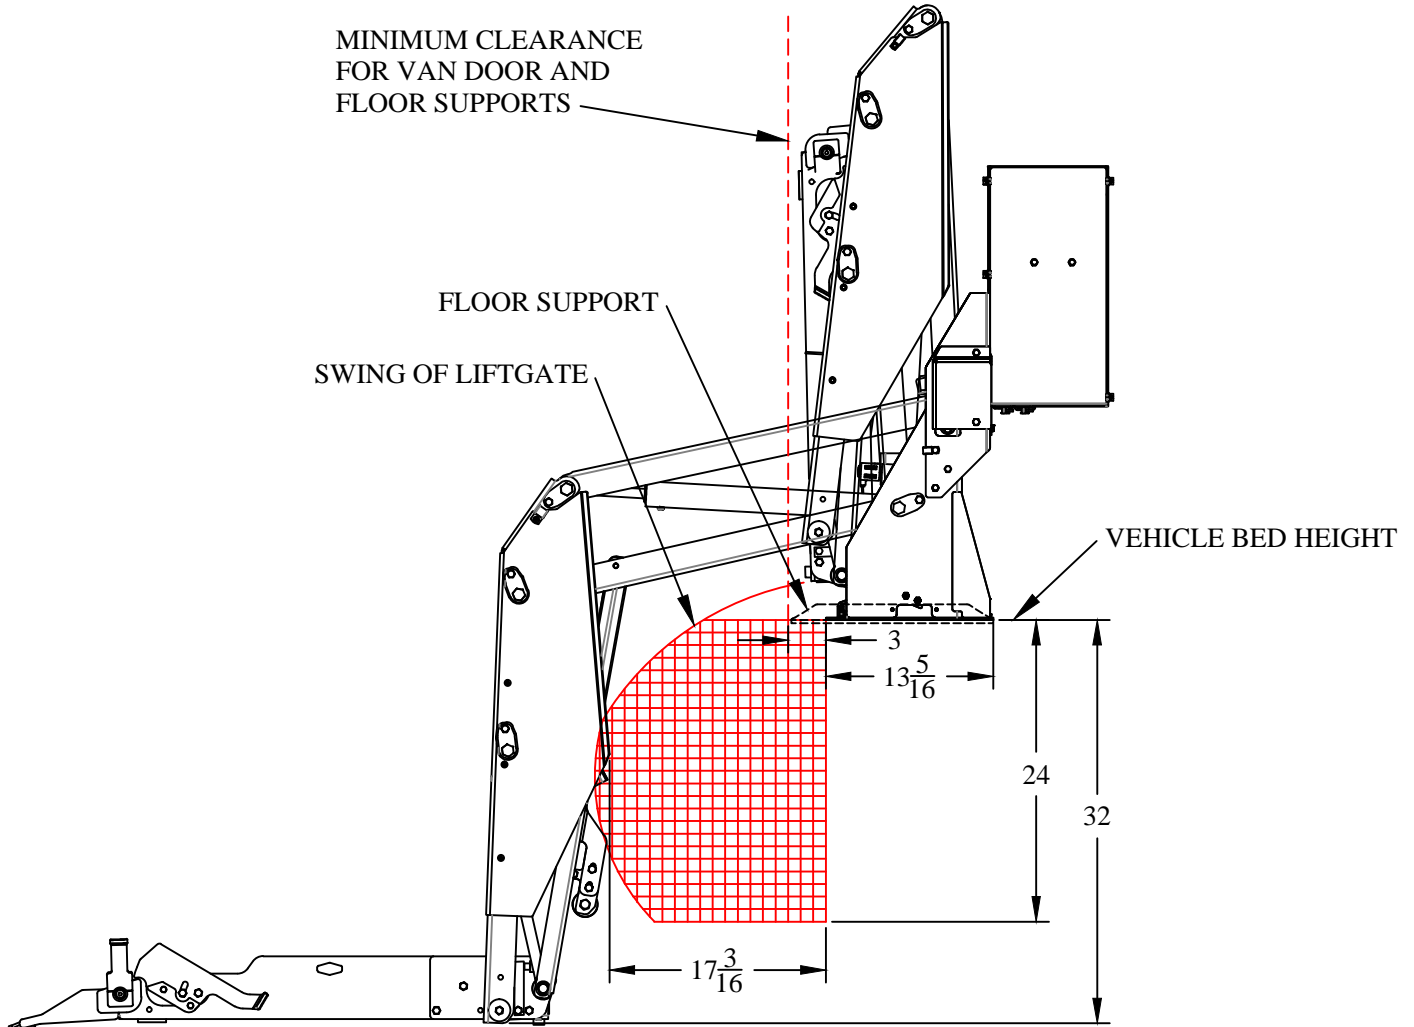

V2 CLEARANCE GUIDE

28" Bed Height

For Models:

V2-56-1140 FA35 (shown)

V2-56-1140 FA49

□ = 1" SQUARE
SCALE=1:12

All dimensions are in inches unless otherwise specified.

V2 CLEARANCE GUIDE

32" Bed Height

For Models:
V2-56-1140 FA35 (shown)
V2-56-1140 FA49

□ = 1" SQUARE
SCALE = 1:12

All dimensions are in inches unless otherwise specified.

V2 CLEARANCE GUIDE

40" Bed Height

For Models:

V2-56-1140 FA35 (shown)

V2-56-1140 FA49

All dimensions are in inches unless otherwise specified.