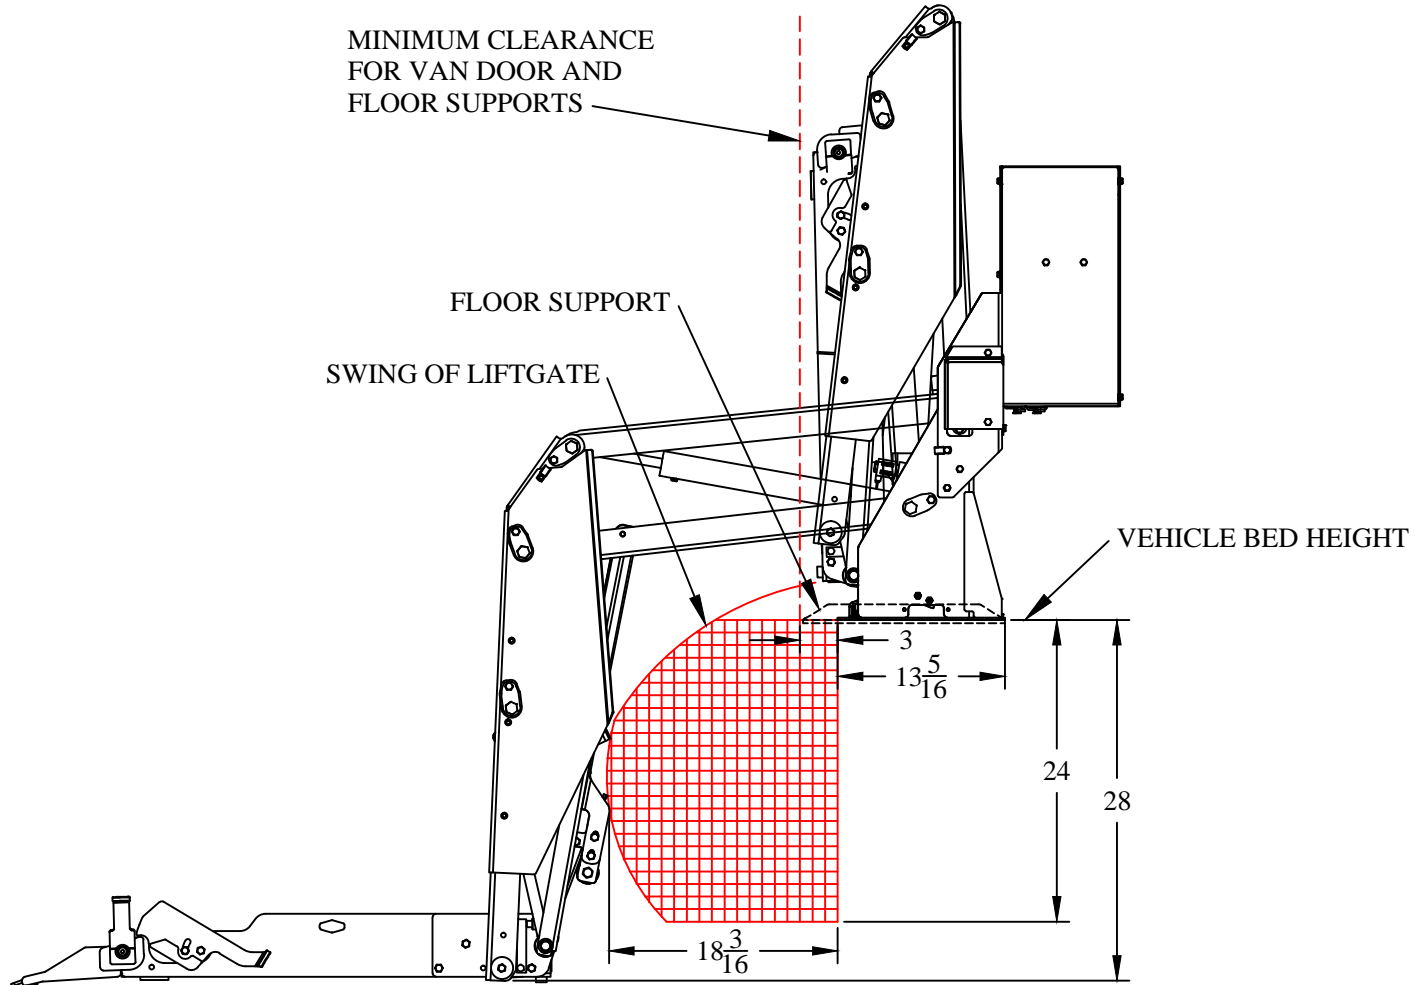

V2 CLEARANCE GUIDE

28" Bed Height

For Models:

V2-56-1140 FA35 (shown)

V2-56-1140 FA49

□ = 1" SQUARE
SCALE=1:12

All dimensions are in inches unless otherwise specified.

V2 CLEARANCE GUIDE

32" Bed Height

For Models:
V2-56-1140 FA35 (shown)
V2-56-1140 FA49

□ = 1" SQUARE
SCALE = 1:12

All dimensions are in inches unless otherwise specified.

V2 CLEARANCE GUIDE

40" Bed Height

For Models:

V2-56-1140 FA35 (shown)

V2-56-1140 FA49

All dimensions are in inches unless otherwise specified.