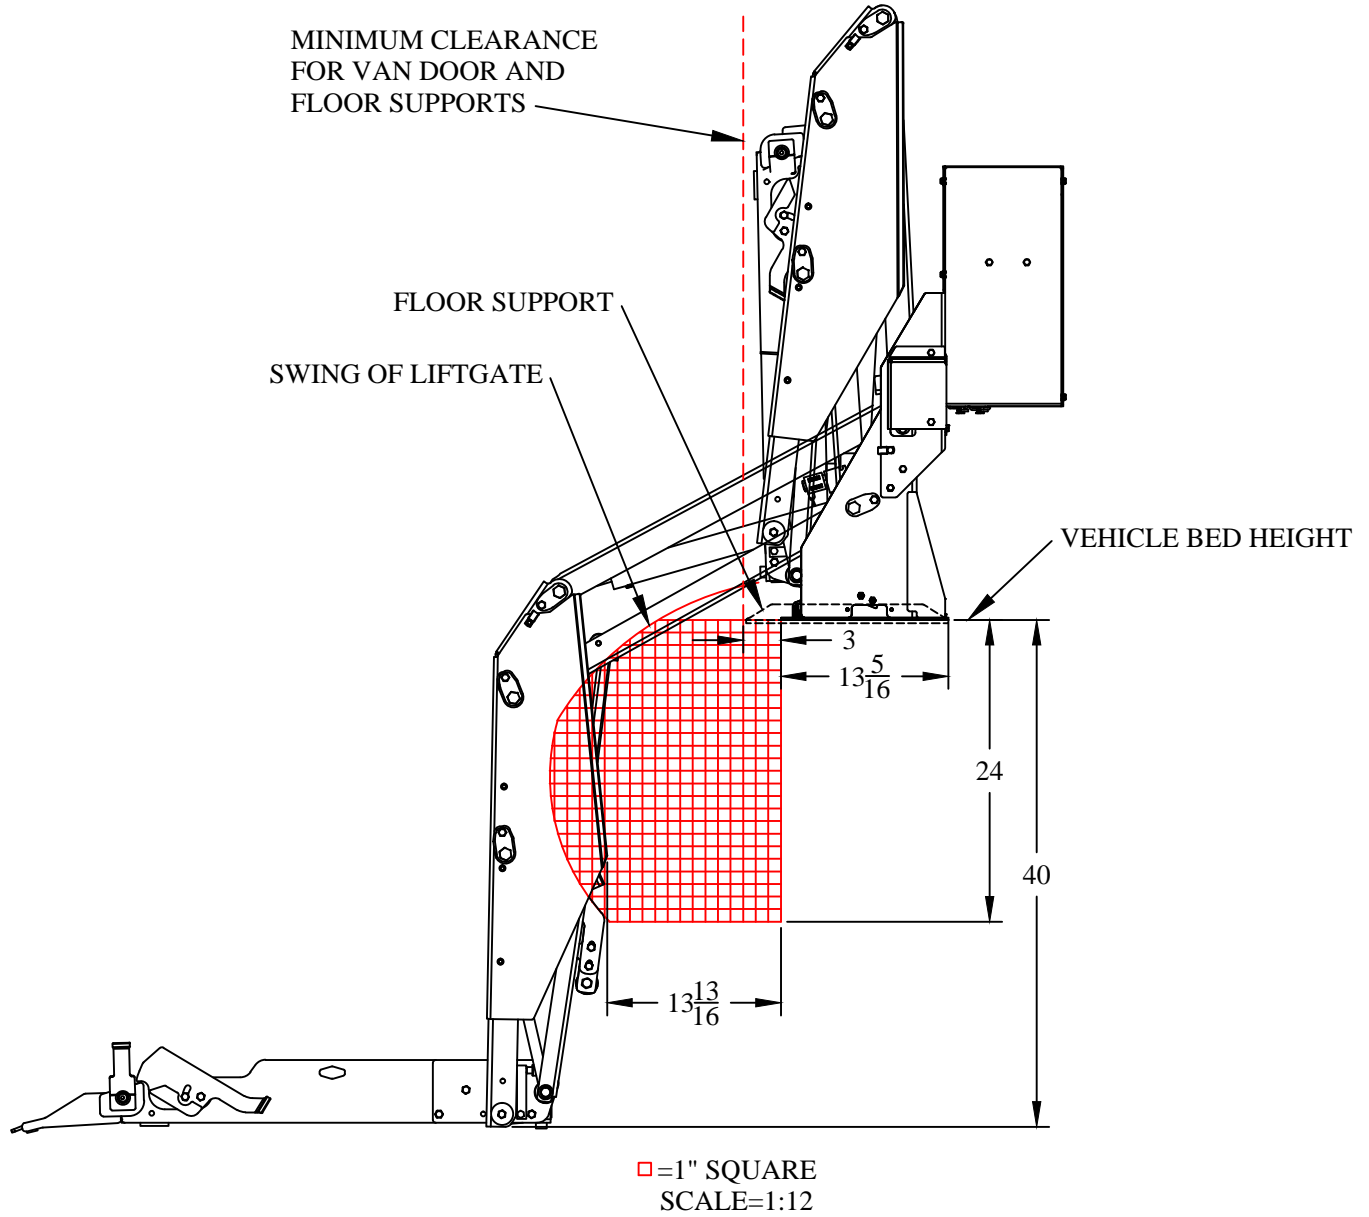

V2 CLEARANCE GUIDE

28" Bed Height

For Models:

V2-56-1140 FA35 (shown)

V2-56-1140 FA49

□ = 1" SQUARE
SCALE=1:12

All dimensions are in inches unless otherwise specified.

V2 CLEARANCE GUIDE

32" Bed Height

For Models:
V2-56-1140 FA35 (shown)
V2-56-1140 FA49

□ = 1" SQUARE
SCALE = 1:12

All dimensions are in inches unless otherwise specified.

V2 CLEARANCE GUIDE

40" Bed Height

For Models:

V2-56-1140 FA35 (shown)

V2-56-1140 FA49

All dimensions are in inches unless otherwise specified.