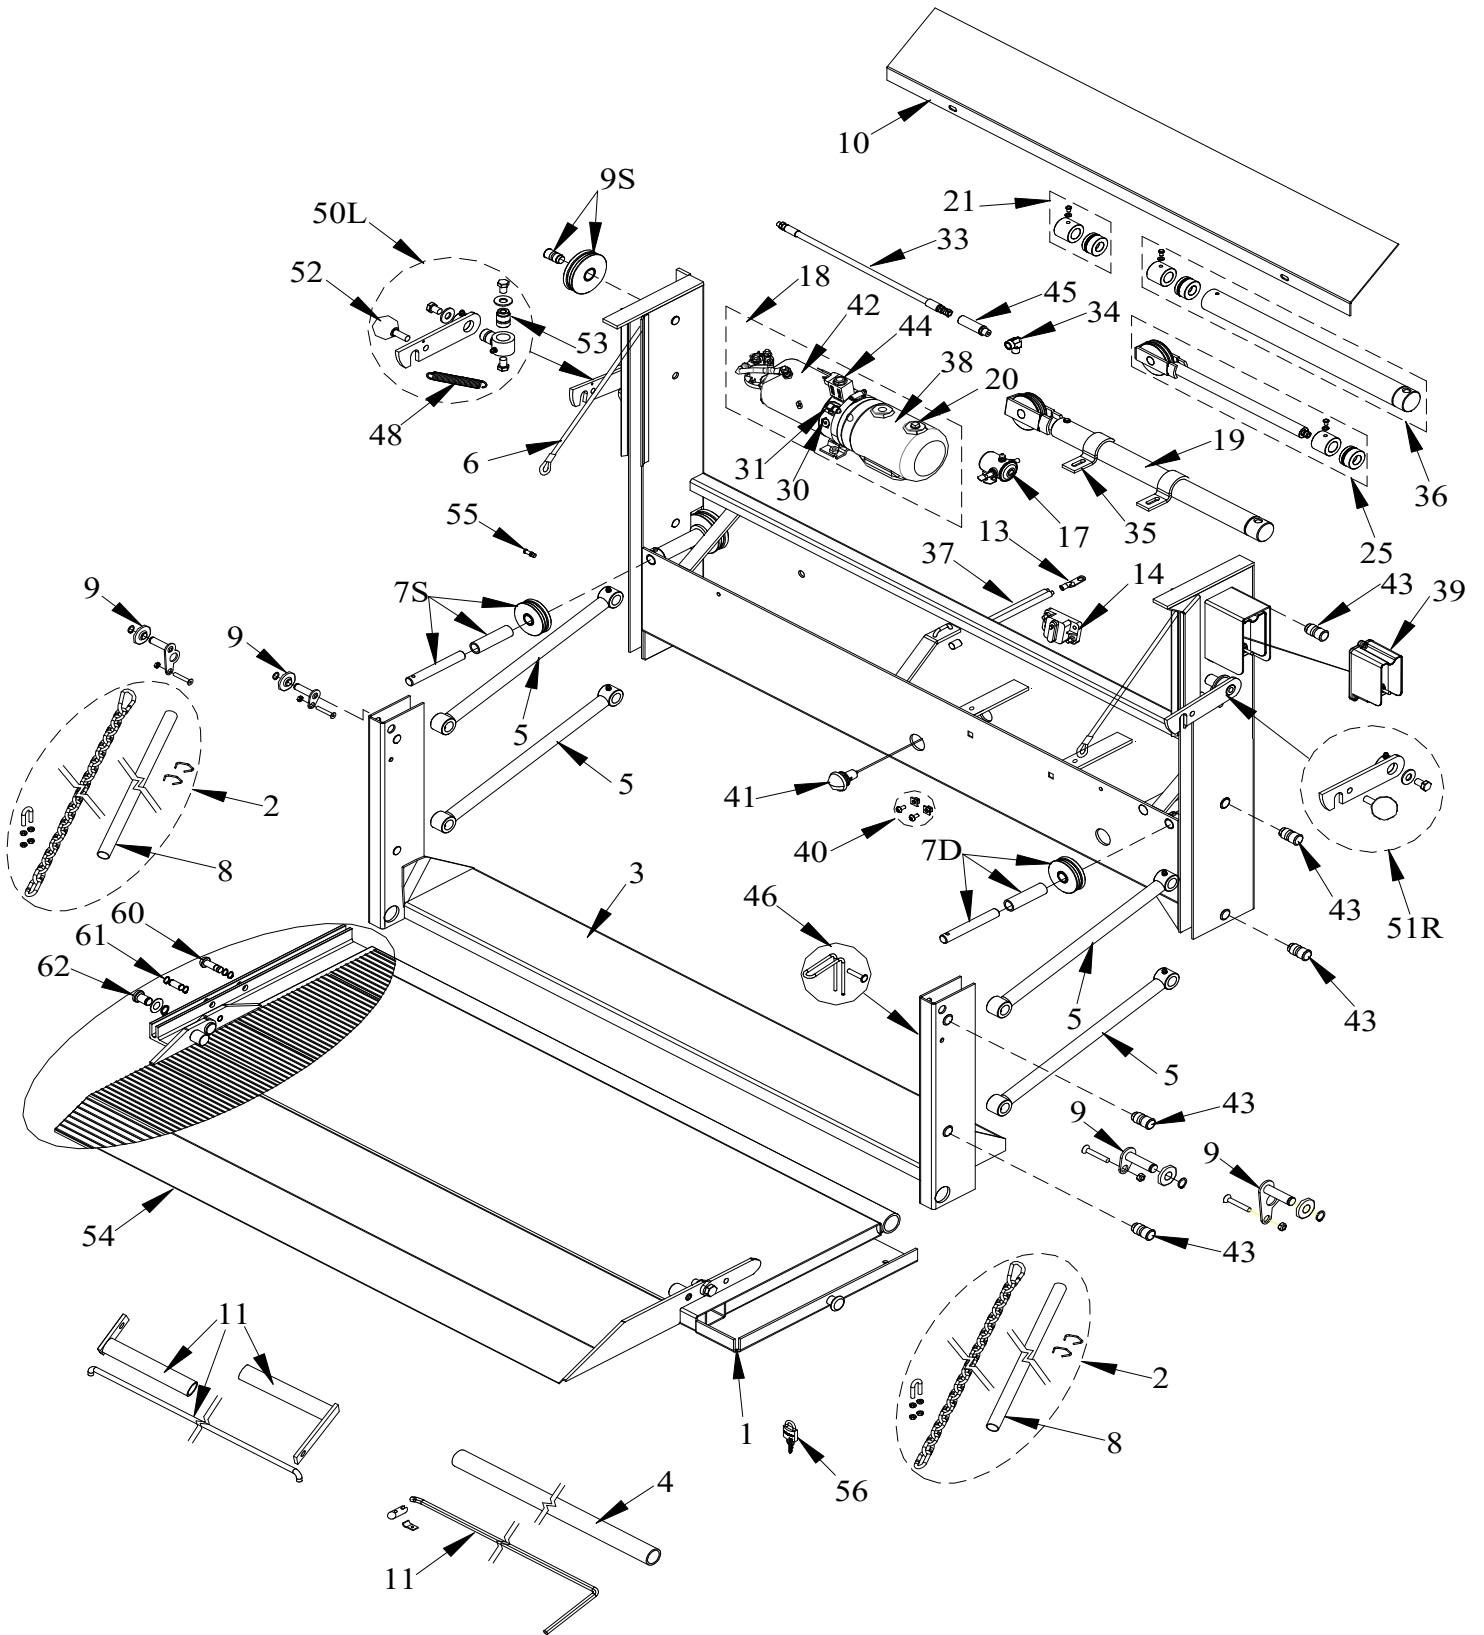

1034, 1036, 1040 AND 1340 ORIGINAL SERIES

PARTS DRAWING

FOR MODELS 48, 54, 60, 64, 64P, 72P, 72S

1034, 1036, 1040 AND 1340 ORIGINAL SERIES PARTS LIST

Draw. Ref.	Part No.	Description	Qty Required
1	001643	Mini Treadplate Replacement Platform	1
	001627	Mini w/F9 EA Replacement Platform	1
	001644	Dakota & Isuzu Treadplate Replacement Platform	1
	001628	Dakota w/F9 EA Replacement Platform	1
	001645	60 Toyota Treadplate Replacement Platform	1
	001629	60 Toyota w/F9 EA Replacement Platform	1
	001646	48-1036 Treadplate Replacement Platform	1
	001647	48-1036 w/F11 Treadplate Replacement Platform	1
	001630	48 w/F11 EA Replacement Platform	1
	004589	48 37+11+6 EA Replacement Platform	1
	001650	54-1040 & 54-1340 Treadplate Replacement Platform	1
	001651	54-1040 & 54-1340 w/F11 Treadplate Replacement Platform	1
	001631	54 w/F11 EA Replacement Platform	1
	004820	54 37+11+6 EA Replacement Platform	1
	001654	60-1040 & 60-1340 Treadplate Replacement Platform	1
	001655	60-1040 & 60-1340 Treadplate w/F11 Replacement Platform	1
	001632	60 w/F11 EA Replacement Platform	1
	004799	60 37+11+6 EA Replacement Platform	1
	001648	64 Treadplate Replacement Platform	1
	001649	64 w/F11 Treadplate Replacement Platform	1
	001658	64-1340 Treadplate Replacement Platform	1
	001659	64-1340 w/F11 Treadplate Replacement Platform	1
	001633	64 w/F11 EA Replacement Platform	1
	004798	64 37+11+6 EA Replacement Platform	1
	001227	72P w/F11 Treadplate Replacement Platform	1
	004559	72P w/F11 EA Replacement Platform	1
	004565	72P/72S 37+11+6 EA Replacement Platform	1
2	003840	TP 1034 Replacement Platform Chain	2
	003846	1034 EA Replacement Platform Chain	2
	003841	1036-1040 Replacement Platform Chain (54-1040 & 60-1040 before serial # 459225M)*	2
	003847	36" & 40" Travel EA Replacement Platform Chain	2
	003842	1340 Replacement Platform Chain (54-1040 & 60-1040 after serial # 462473M)*	2
	003884	48" Deep & 50" Travel EA Replacement Platform Chain	2
3	003551	Mini Replacement Sub Assembly	1
	003588	Mini EA Replacement Sub Assembly	1
	003552	48 Replacement Sub Assembly	1
	003589	48EA Replacement Sub Assembly	1
	003553	Dakota & Isuzu Replacement Sub Assembly	1
	003590	Dakota EA Replacement Sub Assembly	1
	003554	54 Replacement Sub Assembly	1
	003591	54EA Replacement Sub Assembly	1
	003549	60 Toyota Replacement Sub Assembly	1
	003592	60 Toyota EA Replacement Sub Assembly	1
	003556	60 Replacement Sub Assembly	1
	003593	60EA Replacement Sub Assembly	1
	003558	64 Replacement Sub Assembly	1
	003594	64EA Replacement Sub Assembly	1
003584	72P Replacement Sub Assembly	1	
003169	72P/72S EA Replacement Sub Assembly	1	
4	006425	48 & Mini Replacement Hinge Tube - Steel Platform	1
	006426	54, Dakota & Isuzu Replacement Hinge Tube - Steel Platform	1
	006427	60 & Toyota Replacement Hinge Tube - Steel Platform	1
	006428	64 Replacement Hinge Tube - Steel Platform	1
	006429	72 Replacement Hinge Tube - Steel Platform	1
	5	007010	1034-1036 Replacement Lift Arm w/Pins & Zerks
001125		1040-1340 Replacement Lift Arm w/Pins & Zerks	4
6	010450	Set 7/32" Replacement Lift Cable Kit (Mini Only)	1
	003123	Set 7/32" Replacement Lift Cable Kit (Model 60 Only)	1
	002939	Universal Set 7/32" Replacement Lift Cable Kit (Not for Mini)	1
7D	004175	3" Double (7/32") Groove Replacement Pulley Kit with 3/4" Cross Box Pin (60-1040 before serial # 459225M)*	1
	004179	3.5" Double (7/32") Groove Replacement Pulley Kit with 7/8" Cross Box Pin (60-1040 after serial # 462473M)*	1
7S	004176	3" Single (7/32") Groove Replacement Pulley Kit with 3/4" Cross Box Pin(60-1040 before serial # 459225M)*	1
	004180	3.5" Single (7/32") Groove Replacement Pulley Kit with 7/8" Cross Box Pin (60-1040 after serial # 462473M)*	1