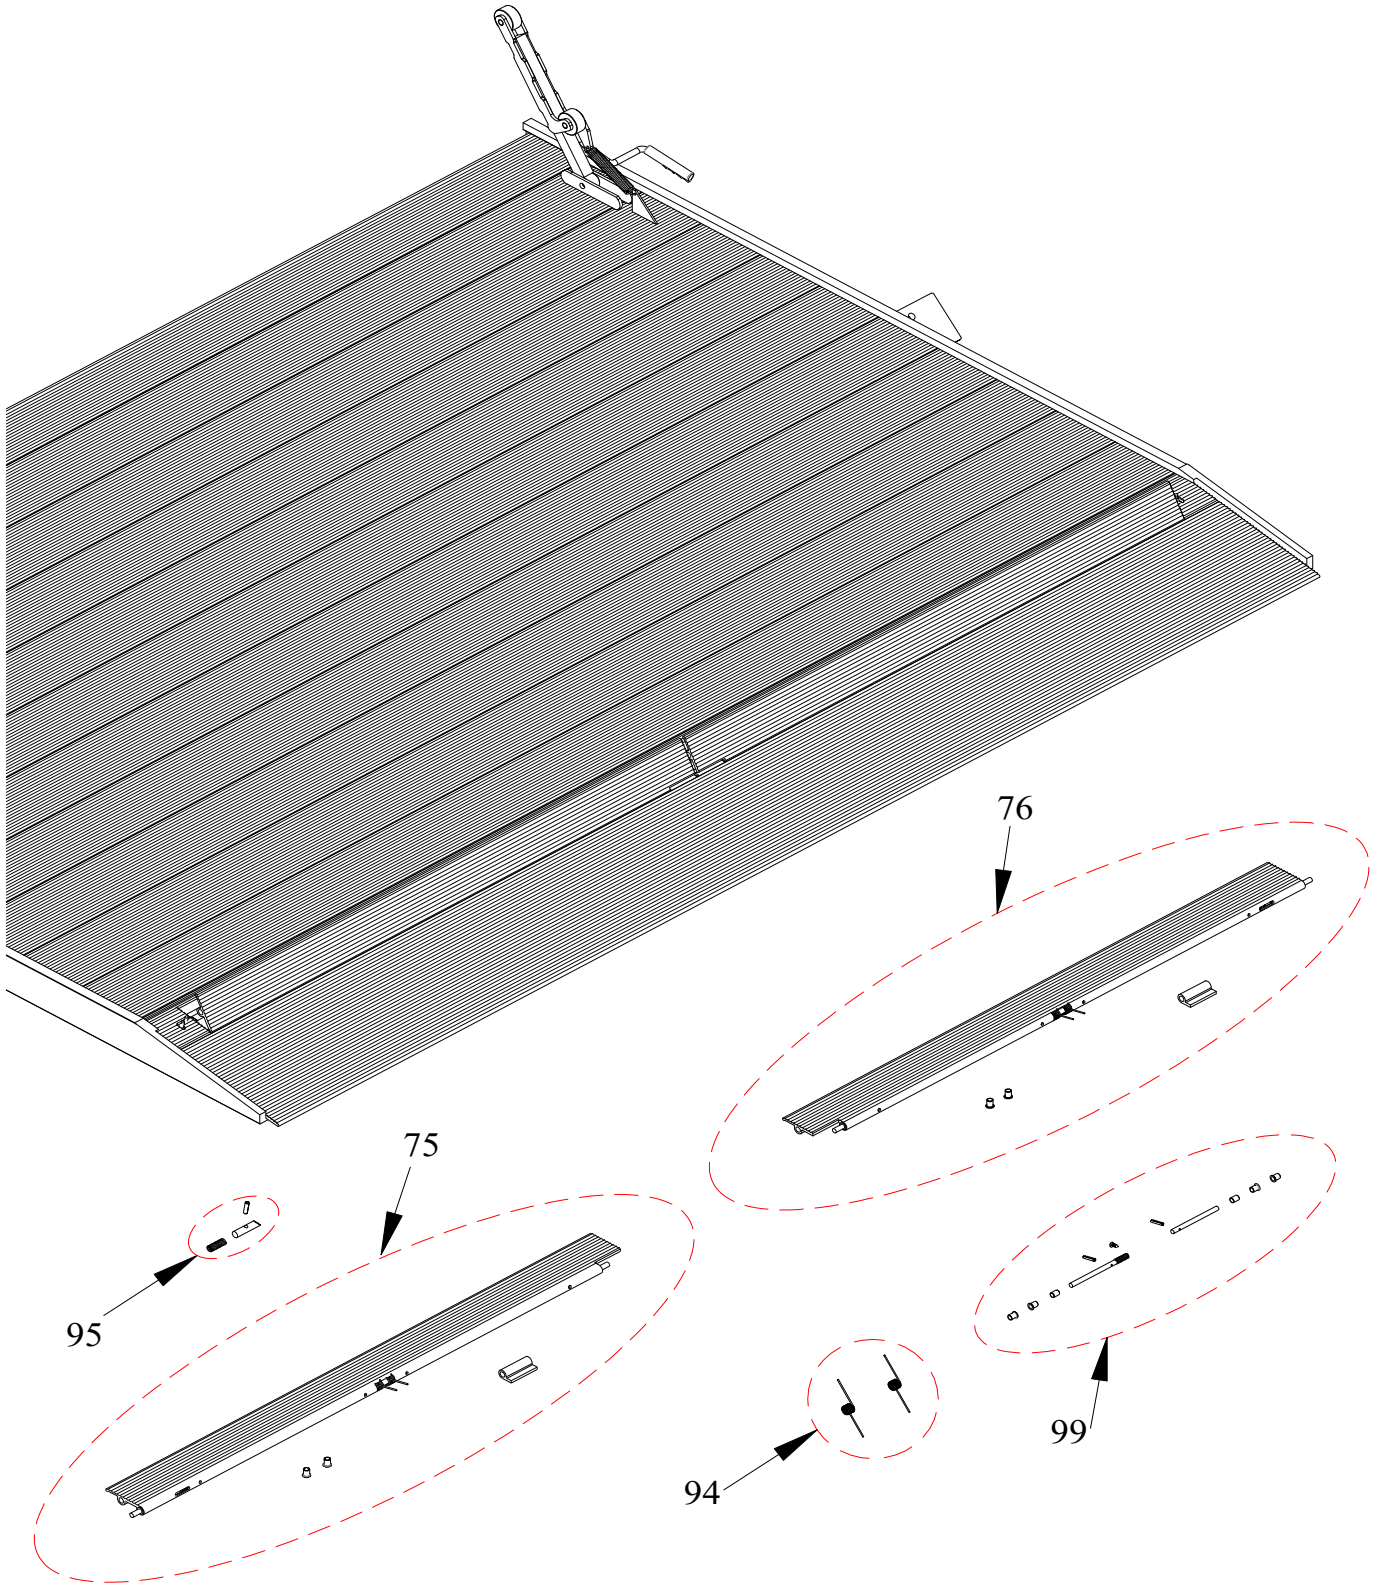

2500 AND 3000 RAILGATE SERIES
REPAIR PARTS DRAWING
FOR MODELS 85, 89 & 95
(WITH INTERNAL TIMED ELECTRIC TOGGLE CONTROL)

2500 AND 3000 RAILGATE SERIES
PARTS DRAWING
FOR MODELS 85, 89 & 95

2500 AND 3000 RAILGATE SERIES PARTS LIST