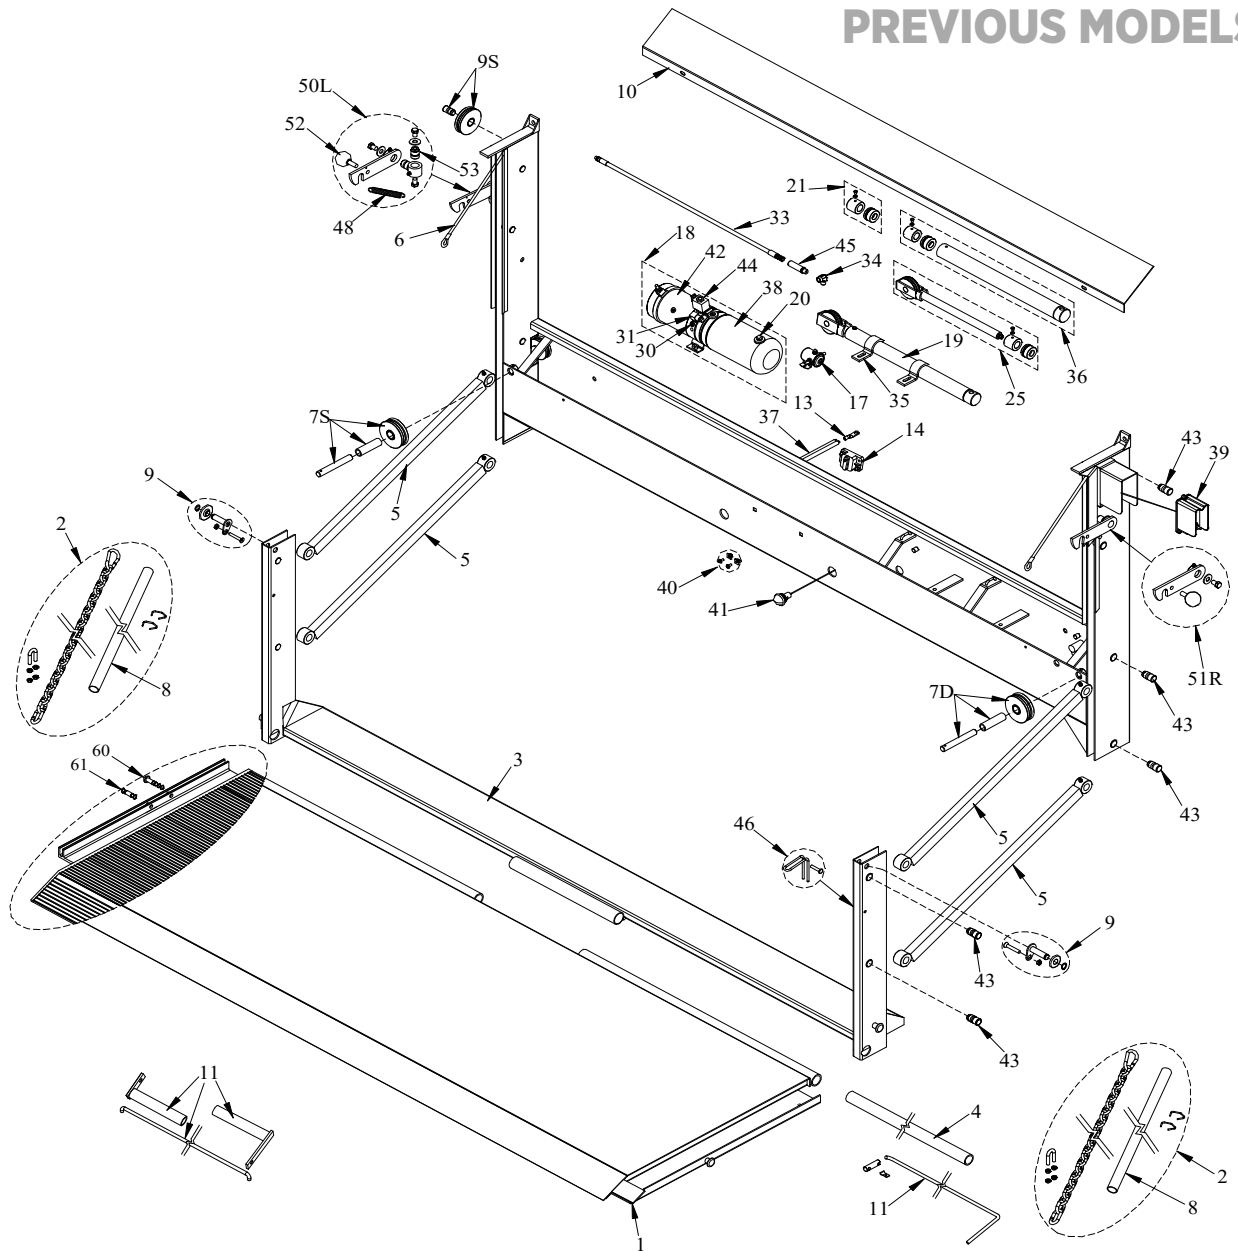

OLD 1046, 1346, 1348, 1350, 1646, 1648 AND 1650 ORIGINAL SERIES

PARTS DRAWING

(Before Serial # M-341000 1000# & 1300#) (Before Serial # M16-28000 1600#)

FOR MODELS 64SB, 72, 80, 86 & 91

PREVIOUS MODELS