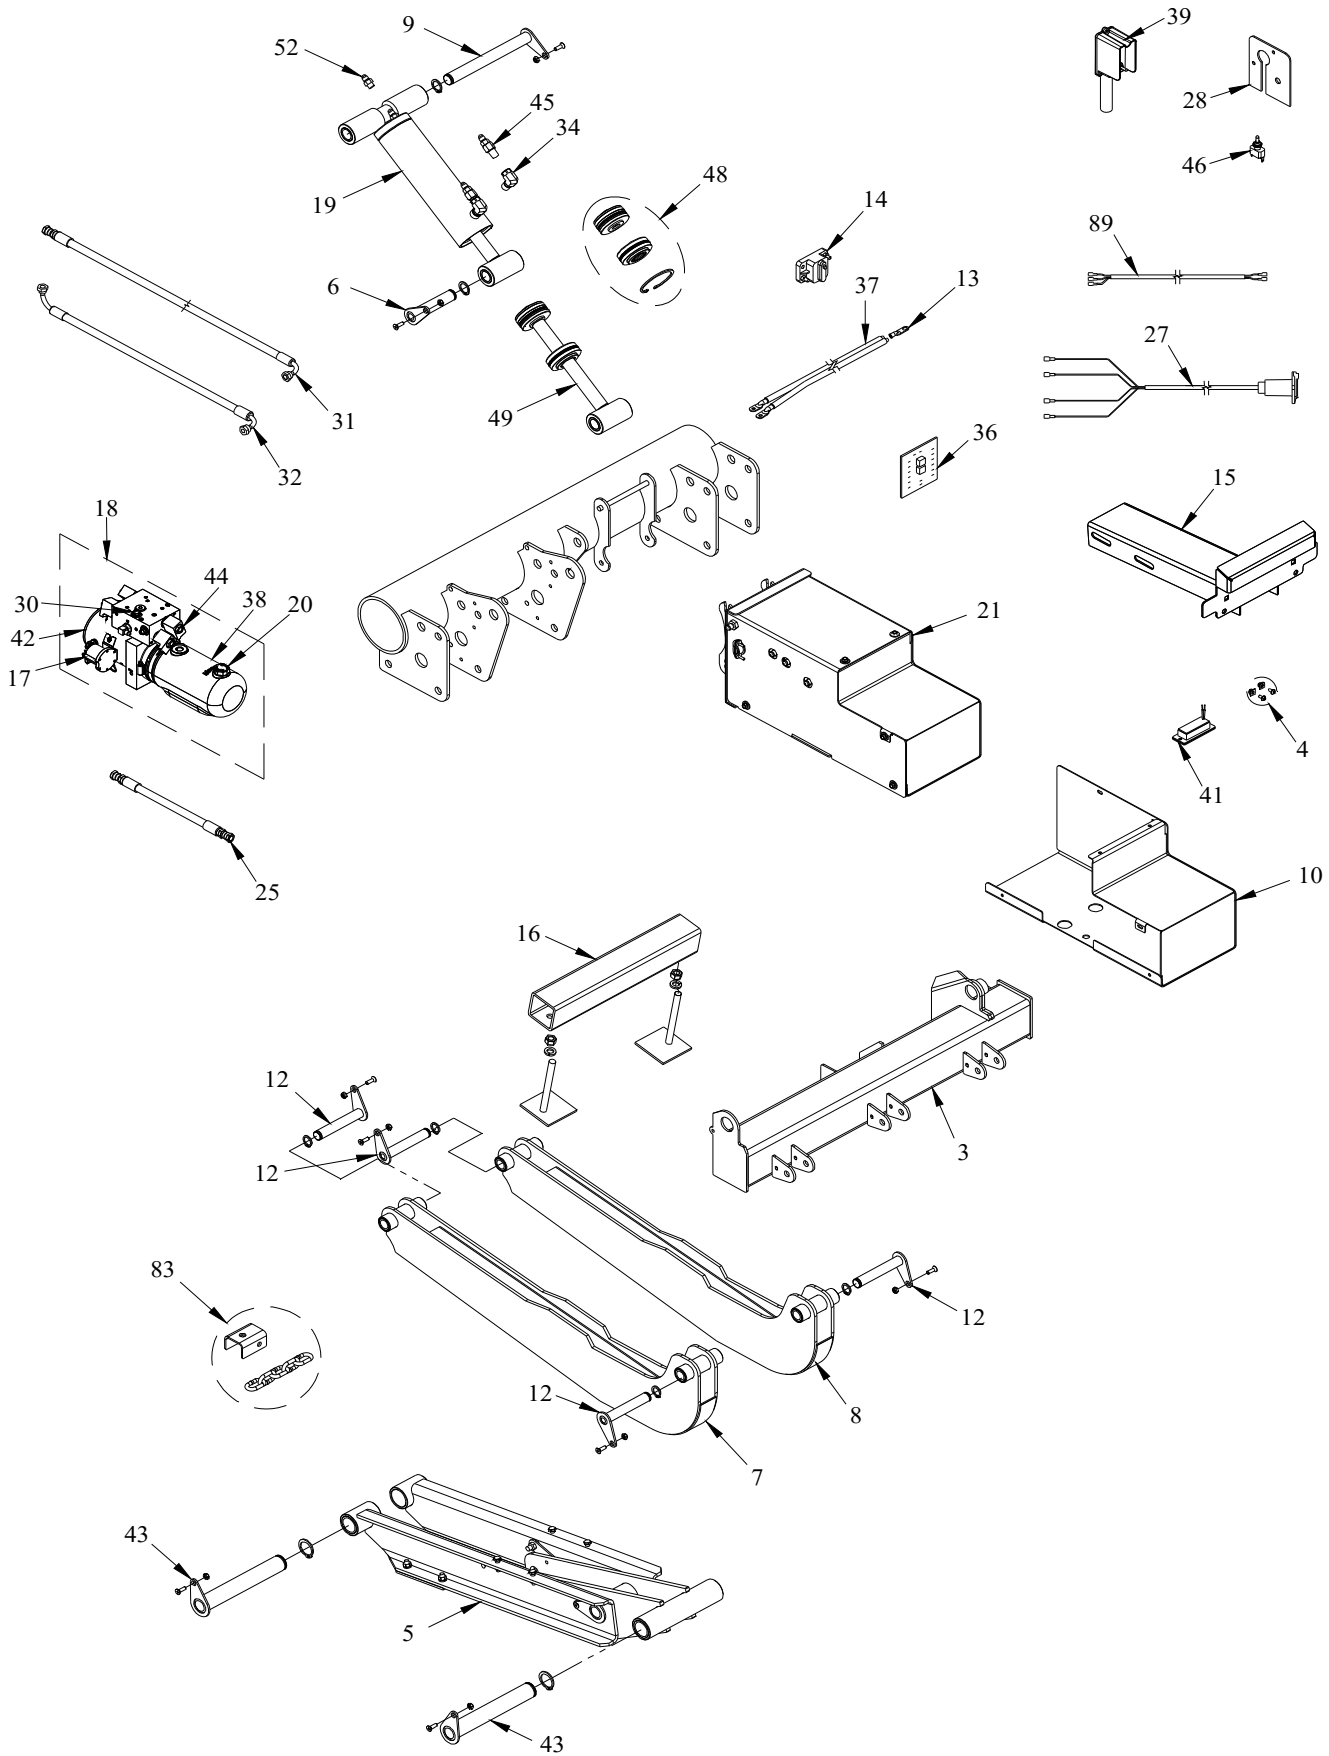

1330 CANTILEVER SERIES PARTS DRAWING

FOR ALL MODELS

1330 CANTILEVER SERIES PARTS LIST