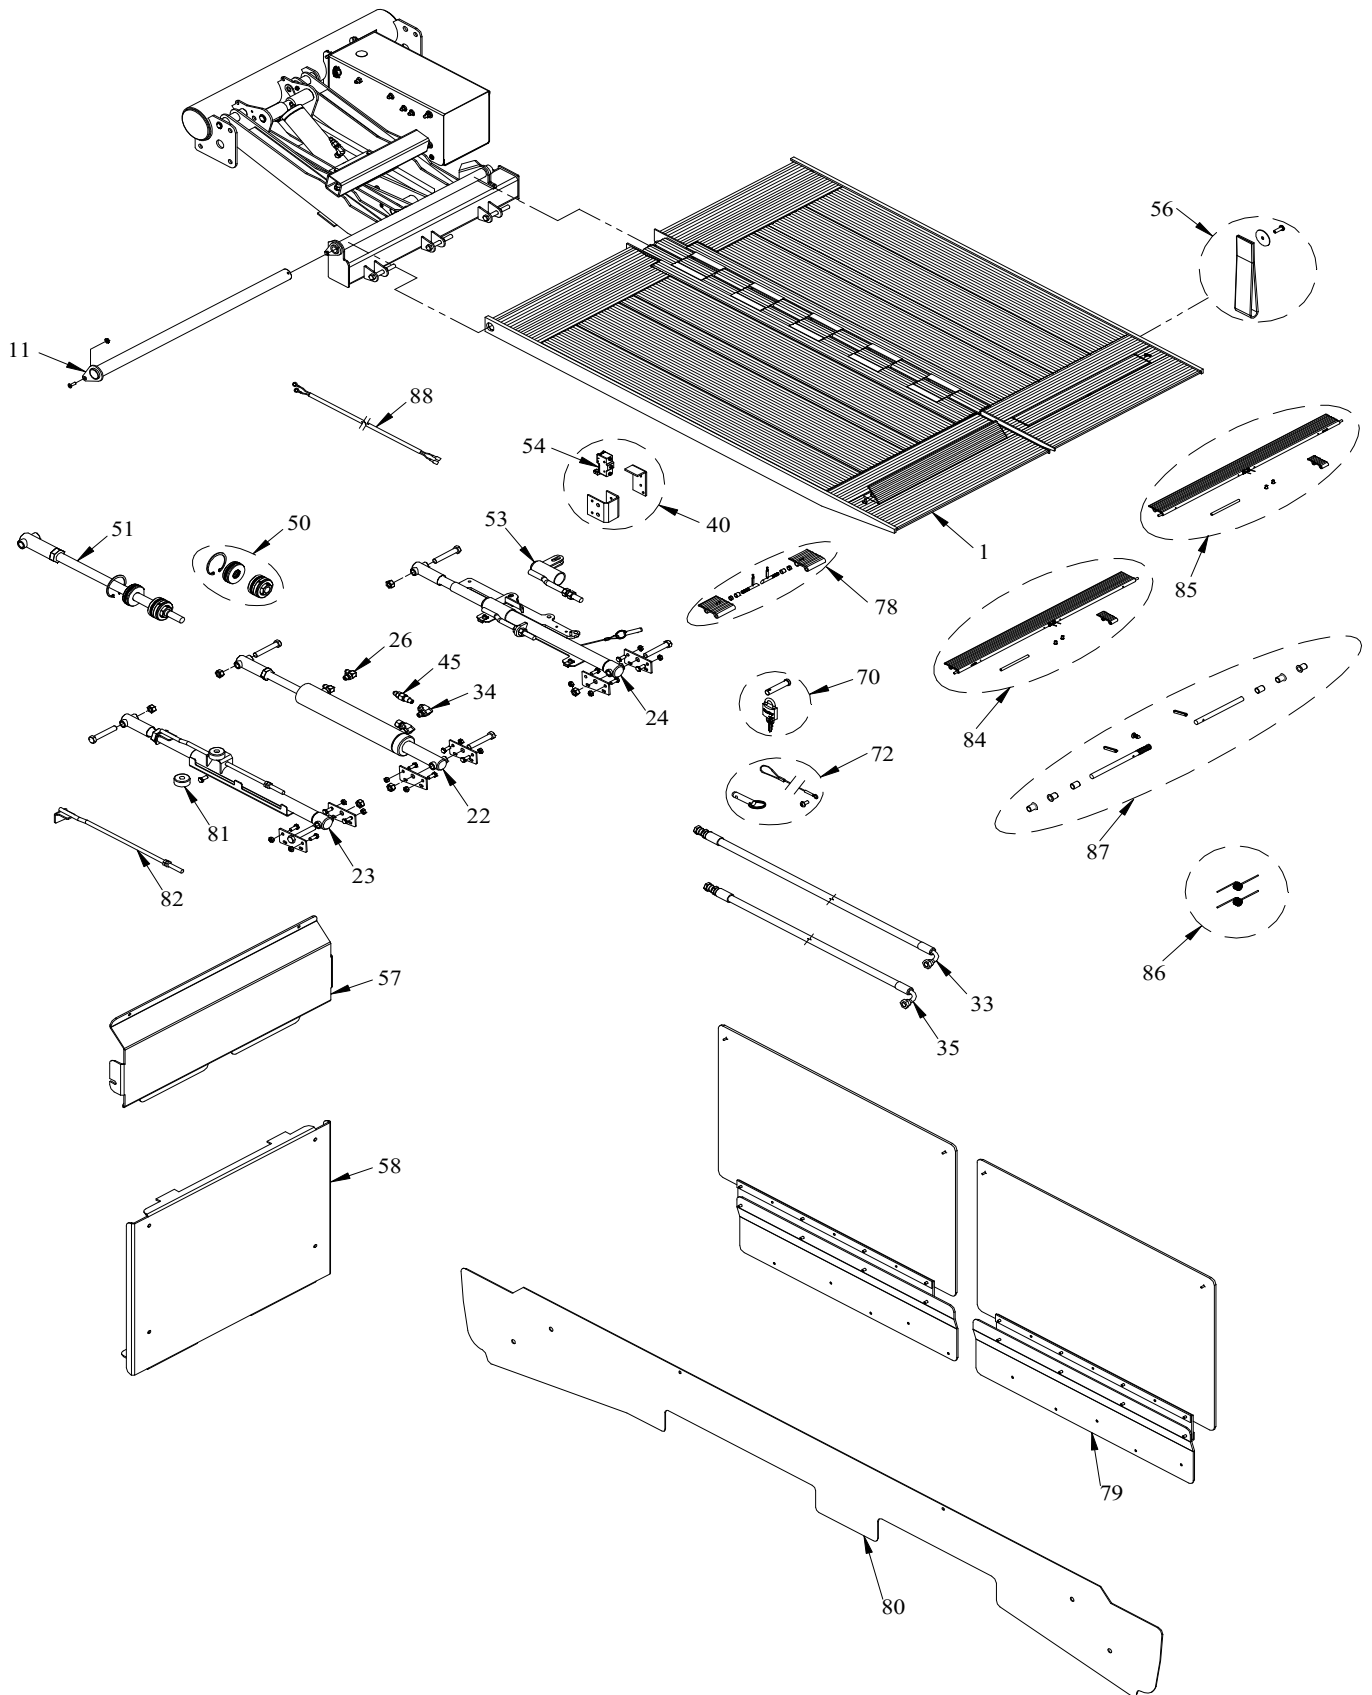

1330 CANTILEVER SERIES PARTS DRAWING

FOR ALL MODELS