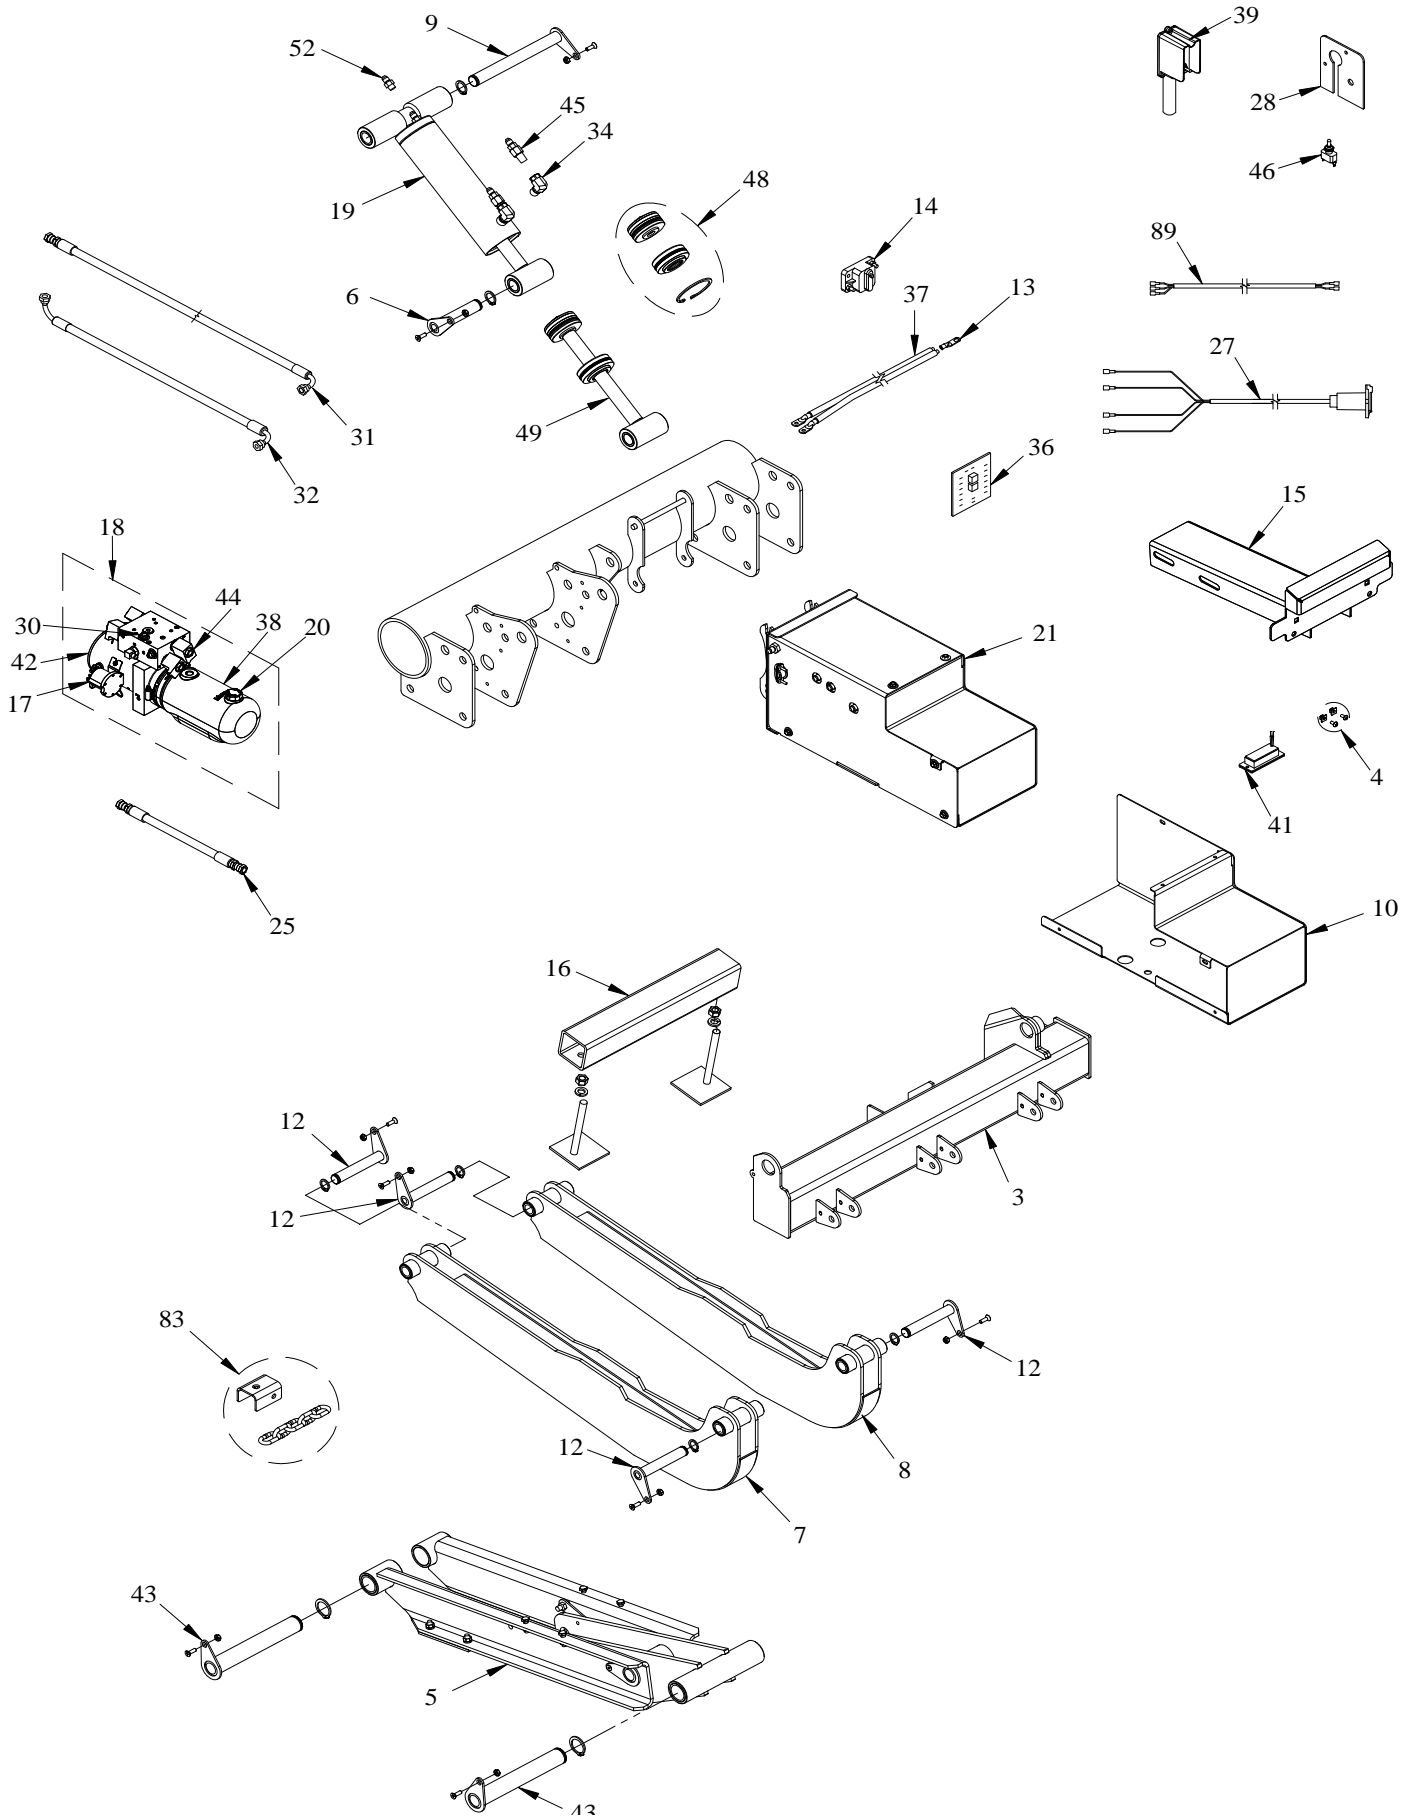

1330 CANTILEVER SERIES PARTS DRAWING

FOR ALL MODELS

1330 CANTILEVER SERIES PARTS DRAWING

FOR ALL MODELS

1330 CANTILEVER SERIES PARTS LIST

Draw. Ref.	Part No.	Description	Qty Required
1	011253	52" Replacement Aluminum Platform	1
	011252	71" Replacement Aluminum Platform	1
3	011262	Cantilever Replacement Platform Pivot Sub Assembly	1
4	001111	License Plate Mount Kit	1
5	011263	Cantilever Replacement Lift Arm w/Pins & Keepers	1
6	011264	7/8" Replacement Cantilever Cylinder Rod Pin w/Keeper	1
7	011265	Cantilever Replacement Tension Arm w/Pins & Keepers (Left)	1
	014114	Cantilever Replacement Tension Arm w/Pins & Keepers (Left) Transit	1
8	011286	Cantilever Replacement Tension Arm w/Pins & Keepers (Right)	1
	014117	Cantilever Replacement Tension Arm w/Pins & Keepers (Right) Transit	1
9	011266	7/8" Replacement Cantilever Cylinder Base Pin w/Keeper	1
10	011267	Replacement Cantilever Pump Box (19-38") Cover	1
	014107	Replacement Cantilever Pump Box (18-13/16") Cover Transit	1
11	011254	Replacement Cantilever Platform Pivot Pin	1
12	011268	3/4" Replacement Cantilever Tension Arm Pin w/Keeper	4
13	000992	Replacement Copper Lug	6
14	000998	Replacement 150 Amp Manual Reset Circuit Breaker	1
15	011269	Replacement License Plate Bracket w/Light (Sprinter)	1
	011270	Replacement License Plate Bracket w/Light (Nissan)	1
	014115	Replacement Cantilever License Plate Bracket (Sprinter) Side Plate Mount	1
16	011272	Replacement Cantilever Stabilizer Tube	1
	014116	Replacement Cantilever Stabilizer Tube (Transit)	1
17	000995	Replacement Solenoid - 4 Post (650)	1
18	011273	Replacement 1330 Cantilever Pump & Motor Unit (2750psi) (19-3/8" Pump Box)	1
	014108	Replacement 1330 Cantilever Pump & Motor Unit (2750psi) (18-13/16" Pump Box)	1
19	011274	Replacement Cantilever Lift Cylinder	1
20	011445	Replacement Vent Plug (Cantilever) Plastic	1
	000989	Replacement Vent Plug (Cantilever) Steel	1
21	011275	Replacement Cantilever Pump Box (19-3/8")	1
	014106	Replacement Cantilever Pump Box (18-13/16")	1
22	011261	Replacement Fold Cylinder (Cantilever)	1
23	011260	Replacement Platform Support Arm (Driver)	1
24	011259	Replacement Platform Support Arm (Passenger)	1
25	011452	Replacement Hydraulic Hose- Power Unit	1
26	011283	Replacement 04MORB x 04MJIC x 90 Degree Cylinder Elbow	1
27	011278	Replacement Pendant Supply Cable (Cantilever)	1
28	011446	Replacement Cantilever Pendant Mounting Bracket (Sprinter, Promaster, & Transit)	1
	011447	Replacement Cantilever Pendant Mounting Bracket (Nissan)	1
	011448	Replacement Cantilever Pendant Mounting Bracket (Chevrolet)	1
30	011950	Replacement Cantilever Poppet Check Valve	2
31	011257	Replacement Hydraulic Hose- Lift Cylinder Long	1
32	011258	Replacement Hydraulic Hose- Lift Cylinder Short	1
33	011255	Replacement Hydraulic Hose- Fold Cylinder Long	1
34	011276	Replacement 04MORB x 04FPT x 90 Degree Cylinder Elbow	2
35	011256	Replacement Hydraulic Hose- Fold Cylinder Short	1
36	011449	Replacement Cantilever Circuit Board	1
37	004708	Replacement 4 Ga. 2 Wire Electric Cable w/Lugs-33 ft.	1
38	011277	Replacement 2qt. Monarch Plastic Tank (Cantilever) **	1
39	009573	Replacement Pendant Control	1
40	011271	Replacement Limit Switch Kit (Cantilever)	1
41	010199	Replacement License Plate Light (H1)	1
42	000958	Replacement 12 Volt Motor-Only (Monarch)**	1
43	011280	1-1/4" Replacement Cantilever Lift Arm Pin w/Keeper	2
44	011947	Replacement 2Way/2Pos Solenoid Assembly w/Connector	2
	011948	Replacement 4Way/2Pos Solenoid Assembly w/Connector	2
	011949	Replacement 3Way/2Pos Solenoid Assembly w/Connector	1
45	011281	Replacement Flow Control (Cantilever)	2
46	000983	Replacement Toggle Switch Only	2
47	N/A	Replacement Pump (only) w/2qt. Tank 1330 Cantilever (2750psi) (Discontinued - See Drawing Ref 18)	1
48	011450	Lift Cylinder Seal Repair Kit (Cantilever)	1
49	011279	Lift Cylinder Shaft Kit (Cantilever)	1
50	011453	Fold Cylinder Seal Repair Kit (Cantilever)	1
51	011454	Fold Cylinder Shaft Kit (Cantilever)	1
52	011455	Replacement 04MORB-04MJIC Adapter	1
53	013384	Repair Up Stop Push off Assembly (Cantilever)	1
54	000930	Replacement Rail Safety Switch	1
56	011844	Replacement Handle Strap (Cantilever)	1
57	011845	Replacement Upper Platform Cover (Cantilever)	1
58	011846	Replacement Lower Platform Cover (Cantilever)	1