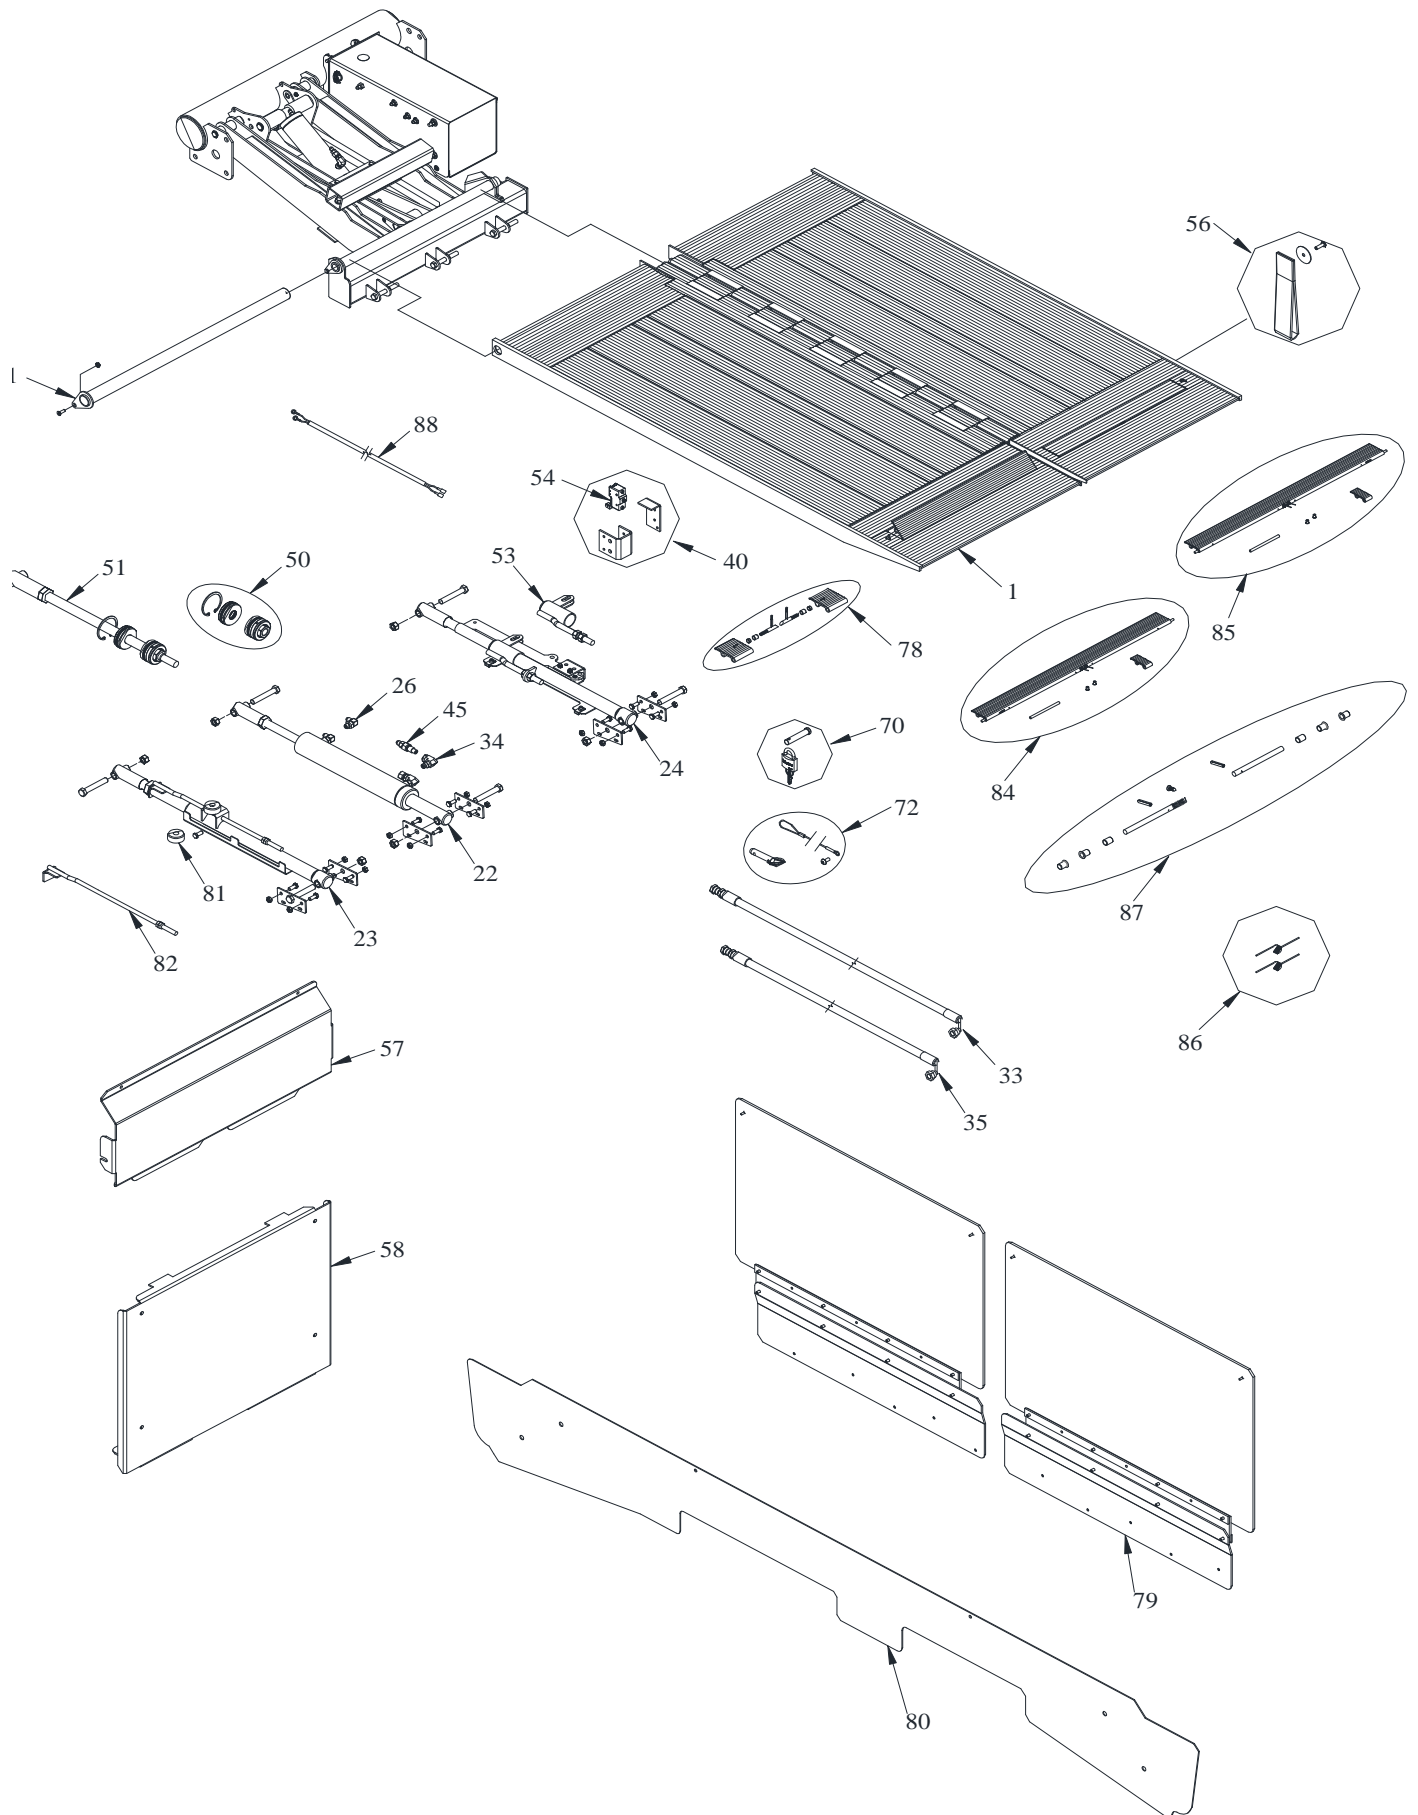

1330 CANTILEVER SERIES PARTS DRAWING

FOR ALL MODELS

1330 CANTILEVER SERIES PARTS DRAWING

FOR ALL MODELS

1330 CANTILEVER SERIES PARTS LIST

Draw. Ref.	Part No.	Description	Qty Required
1	011253	52" Replacement Aluminum Platform	1
	011252	71" Replacement Aluminum Platform	1
3	011262	Cantilever Replacement Platform Pivot Sub Assembly	1
4	001111	License Plate Mount Kit	1
5	011263	Cantilever Replacement Lift Arm w/Pins & Keepers	1
6	011264	7/8" Replacement Cantilever Cylinder Rod Pin w/Keeper	1
7	011265	Cantilever Replacement Tension Arm w/Pins & Keepers (Left)	1
	014114	Cantilever Replacement Tension Arm w/Pins & Keepers (Left) Transit	1
8	011286	Cantilever Replacement Tension Arm w/Pins & Keepers (Right)	1
	014117	Cantilever Replacement Tension Arm w/Pins & Keepers (Right) Transit	1
9	011266	7/8" Replacement Cantilever Cylinder Base Pin w/Keeper	1
10	011267	Replacement Cantilever Pump Box (19-38") Cover	1
	014107	Replacement Cantilever Pump Box (18-13/16") Cover Transit	1
11	011254	Replacement Cantilever Platform Pivot Pin	1
12	011268	3/4" Replacement Cantilever Tension Arm Pin w/Keeper	4
13	000992	Replacement Copper Lug	6
14	000998	Replacement 150 Amp Manual Reset Circuit Breaker	1
15	011269	Replacement License Plate Bracket w/Light (Sprinter)	1
	011270	Replacement License Plate Bracket w/Light (Nissan)	1
	014115	Replacement Cantilever License Plate Bracket (Sprinter) Side Plate Mount	1
16	011272	Replacement Cantilever Stabilizer Tube	1
	014116	Replacement Cantilever Stabilizer Tube (Transit)	1
17	000995	Replacement Solenoid - 4 Post (650)	1
18	011273	Replacement 1330 Cantilever Pump & Motor Unit (2750psi) (19-3/8" Pump Box)	1
	014108	Replacement 1330 Cantilever Pump & Motor Unit (2750psi) (18-13/16" Pump Box)	1
19	011274	Replacement Cantilever Lift Cylinder	1
20	011445	Replacement Vent Plug (Cantilever) Plastic	1
	000989	Replacement Vent Plug (Cantilever) Steel	1
21	011275	Replacement Cantilever Pump Box (19-3/8")	1
	014106	Replacement Cantilever Pump Box (18-13/16")	1
22	011261	Replacement Fold Cylinder (Cantilever)	1
23	011260	Replacement Platform Support Arm (Driver)	1
24	011259	Replacement Platform Support Arm (Passenger)	1
25	011452	Replacement Hydraulic Hose- Power Unit	1
26	011283	Replacement 04MORB x 04MJIC x 90 Degree Cylinder Elbow	1
27	011278	Replacement Pendant Supply Cable (Cantilever)	1
28	011446	Replacement Cantilever Pendant Mounting Bracket (Sprinter, Promaster, & Transit)	1
	011447	Replacement Cantilever Pendant Mounting Bracket (Nissan)	1
	011448	Replacement Cantilever Pendant Mounting Bracket (Chevrolet)	1
30	011950	Replacement Cantilever Poppet Check Valve	2
31	011257	Replacement Hydraulic Hose- Lift Cylinder Long	1
32	011258	Replacement Hydraulic Hose- Lift Cylinder Short	1
33	011255	Replacement Hydraulic Hose- Fold Cylinder Long	1
34	011276	Replacement 04MORB x 04FPT x 90 Degree Cylinder Elbow	2
35	011256	Replacement Hydraulic Hose- Fold Cylinder Short	1
36	011449	Replacement Cantilever Circuit Board	1
37	004708	Replacement 4 Ga. 2 Wire Electric Cable w/Lugs-33 ft.	1
38	011277	Replacement 2qt. Monarch Plastic Tank (Cantilever) **	1
39	009573	Replacement Pendant Control	1
40	011271	Replacement Limit Switch Kit (Cantilever)	1
41	010199	Replacement License Plate Light (H1)	1
42	000958	Replacement 12 Volt Motor-Only (Monarch)**	1
43	011280	1-1/4" Replacement Cantilever Lift Arm Pin w/Keeper	2
44	011947	Replacement 2Way/2Pos Solenoid Assembly w/Connector	2
	011948	Replacement 4Way/2Pos Solenoid Assembly w/Connector	2
	011949	Replacement 3Way/2Pos Solenoid Assembly w/Connector	1
45	011281	Replacement Flow Control (Cantilever)	2
46	000983	Replacement Toggle Switch Only	2
47	N/A	Replacement Pump (only) w/2qt. Tank 1330 Cantilever (2750psi) (Discontinued - See Drawing Ref 18)	1
48	011450	Lift Cylinder Seal Repair Kit (Cantilever)	1
49	011279	Lift Cylinder Shaft Kit (Cantilever)	1
50	011453	Fold Cylinder Seal Repair Kit (Cantilever)	1
51	011454	Fold Cylinder Shaft Kit (Cantilever)	1
52	011455	Replacement 04MORB-04MJIC Adapter	1
53	013384	Repair Up Stop Push off Assembly (Cantilever)	1
54	000930	Replacement Rail Safety Switch	1
56	011844	Replacement Handle Strap (Cantilever)	1
57	011845	Replacement Upper Platform Cover (Cantilever)	1
58	011846	Replacement Lower Platform Cover (Cantilever)	1