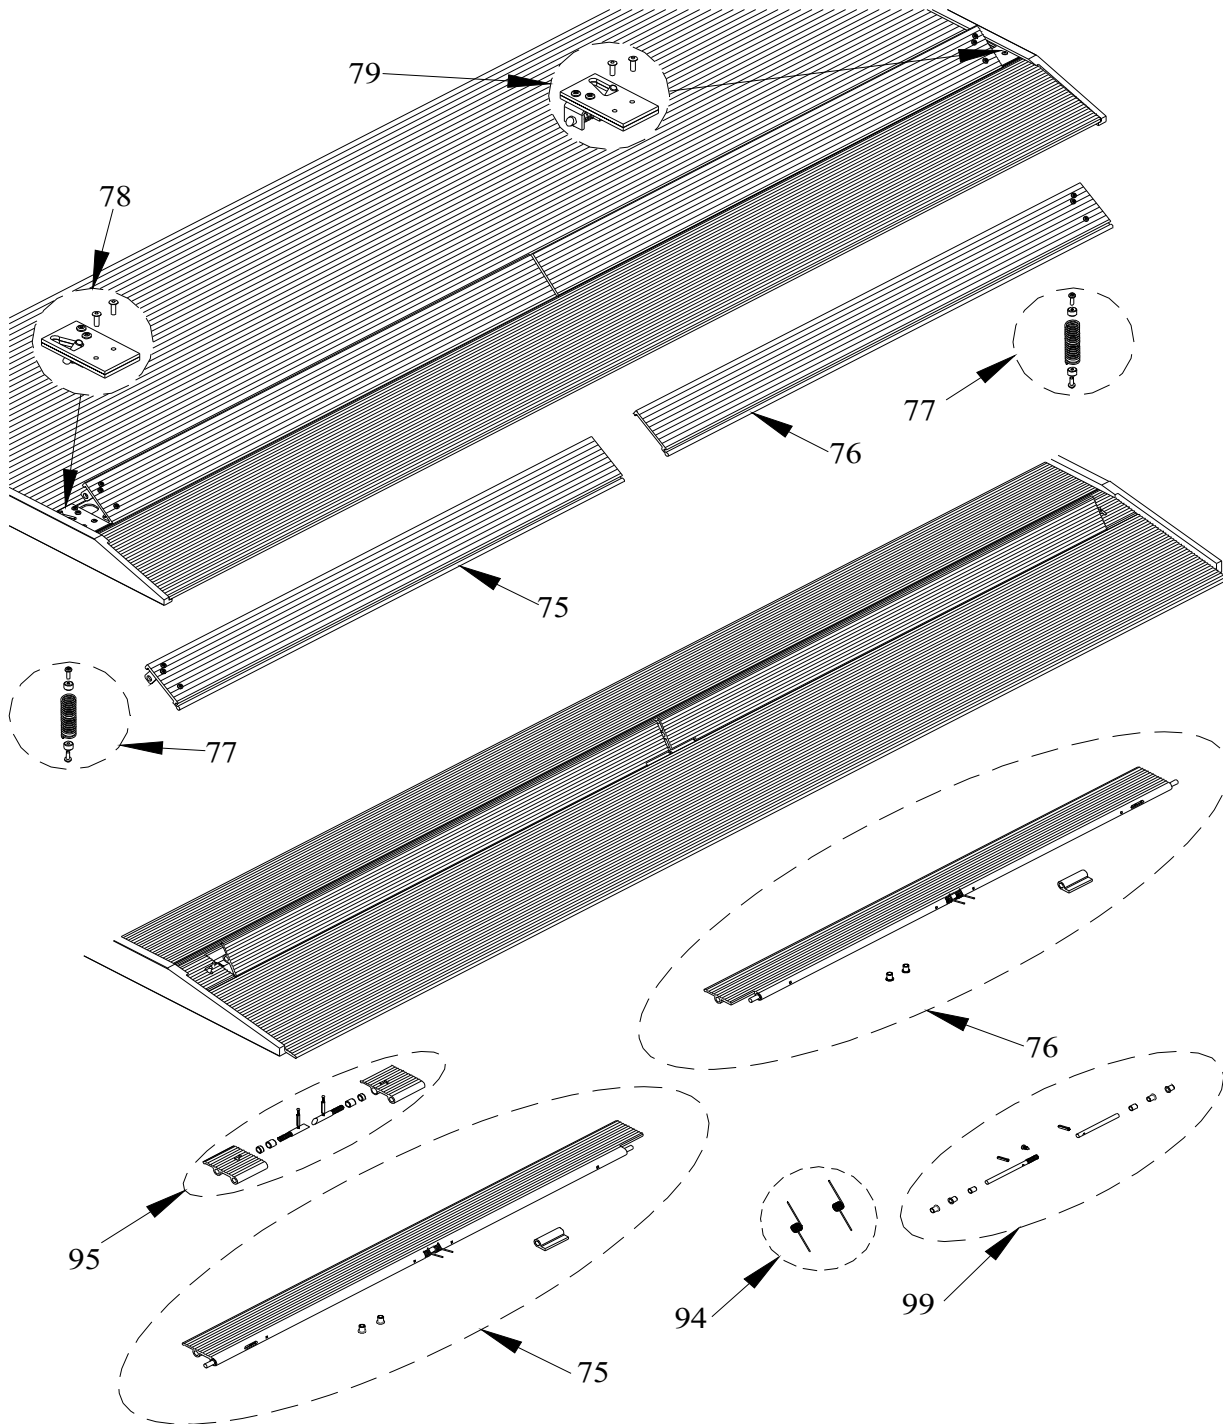

NEW 1600 AND 2000 RAILGATE SERIES PARTS LIST

Draw. Ref.	Part No.	Description	Qty Required	
1	001718	(73) SC 37+6 Replacement Steel Platform	1	
	001719	(79) SC 37+6 Replacement Steel Platform	1	
	001261	(85) SC 37+6 Replacement Steel Platform	1	
	001262	(89) SC 37+6 Replacement Steel Platform	1	
	001700	(95) SC 37+6 Replacement Steel Platform	1	
	001723	(73) SC 42+6 Replacement Steel Platform	1	
	001724	(79) SC 42+6 Replacement Steel Platform	1	
	001263	(85) SC 42+6 Replacement Steel Platform	1	
	001264	(89) SC 42+6 Replacement Steel Platform	1	
	001701	(95) SC 42+6 Replacement Steel Platform	1	
	001740	(73) TA 30+12 Replacement SGBR w/Rack	1	
	001741	(79) TA 30+12 Replacement SGBR w/Rack	1	
	001286	(85) TA 30+12 Replacement SGBR w/Rack	1	
	001287	(89) TA 30+12 Replacement SGBR w/Rack	1	
	001742	(95) TA 30+12 Replacement SGBR w/Rack	1	
	006374	(73) SC 55+12 Replacement Aluminum Platform	1	
	006494	(79) SC 55+12 Replacement Aluminum Platform	1	
	001720	(85) SC 55+12 Replacement Aluminum Platform	1	
	003323	(89) SC 55+12 Replacement Aluminum Platform	1	
	003172	(95) SC 55+12 Replacement Aluminum Platform	1	
	006419	(85) TA 35+10+12 Replacement Aluminum R-Fold Platform	1	
	006420	(89) TA 35+10+12 Replacement Aluminum R-Fold Platform	1	
	006422	(85) TA 35+15+6 Replacement Aluminum R-Fold Platform	1	
	006446	(89) TA 35+15+6 Replacement Aluminum R-Fold Platform	1	
	006447	(85) TA 30+15+6 Replacement Aluminum R-Fold Platform	1	
	006448	(89) TA 30+15+6 Replacement Aluminum R-Fold Platform	1	
	2	003894	Rail (BH) Replacement Platform Chain	2
		003895	Rail (AB) Replacement Platform Chain	2
010895		Rail (AB) 65+6 Replacement Platform Chain	2	
003896		Rail (BH) 65+6 Replacement Platform Chain	2	
002863		Rail (R-Fold 30" Base) Replacement Platform Chain	2	
002864		Rail (R-Fold 35" Base) Replacement Platform Chain	2	
3	000931	Replacement Rail Latch Spring	1	
4	001111	License Plate Mount Kit	1	
5	008618	Replacement Bearing Pad Set (Steel Mainframe)	2	
	008591	Replacement Bearing Pad Set (Aluminum Mainframe)	2	
6	008628	44" Replacement Slider w/Pads-Left Self-Close (Steel Mainframe-BH)	1	
	008629	44" Replacement Slider w/Pads-Right Self-Close (Steel Mainframe-BH)	1	
	011864	36" Replacement Slider w/Pads-Self-Close (Steel Mainframe-AB) after 4/19/11*	2	
	011872	36" Replacement Slider w/Pads-R-Fold (Steel Mainframe-AB) after 4/19/11*	2	
	008654	44" Replacement Slider w/Pads-Left Self-Close (Alum. Mainframe-BH)	1	
	008655	44" Replacement Slider w/Pads-Right Self-Close (Alum. Mainframe-BH)	1	
	011865	36" Replacement Slider w/Pads-Self-Close (Alum. Mainframe-AB)*	2	
011873	36" Replacement Slider w/Pads-R-Fold (Alum. Mainframe-AB)*	2		
7	000930	Replacement Rail Safety Switch	2	
8	004149	13 Tooth Replacement Sprocket, Pin & Keeper	BH=4, AB=5	
	004191	13 Tooth Replacement Sprocket, Pin & Keeper (All Aluminum)	BH=4, AB=5	
10	000928	Replacement Red Light w/Grommet	4	
11	000926	Replacement Clear Light w/Grommet	2	
12	004036	Replacement License Plate Light & Bracket (154c)	1	
	010199	Replacement License Plate Light & Bracket (H1)	1	