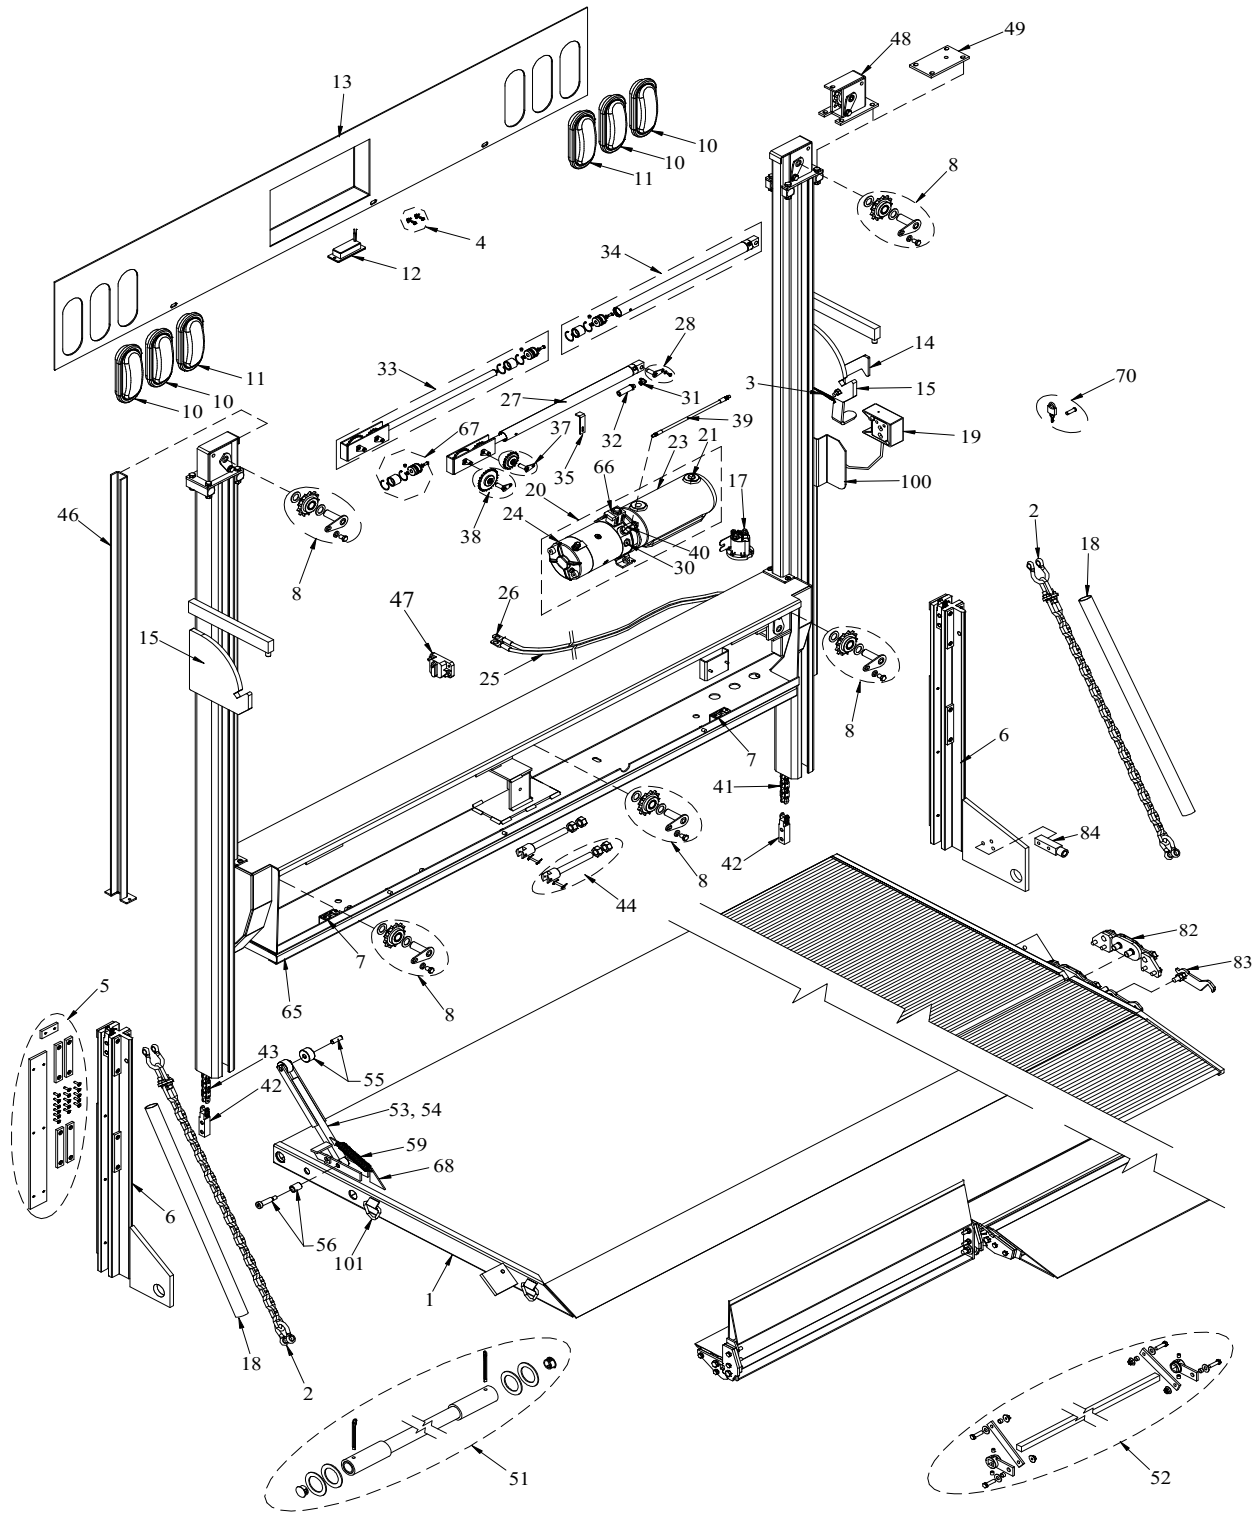

NEW 1600 AND 2000 RAILGATE SERIES
PARTS DRAWING
FOR MODELS 73, 79, 85, 89 & 95