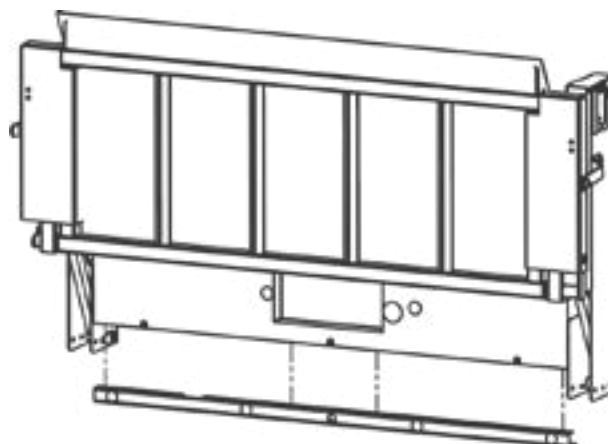

REAR CAMERA & SENSOR BAR APPLICATION CHART

For select newer pickup models, Tommy Gate now offers an optional Rear Camera and Sensor Bar compatible with both Original Series and G2 Series liftgates. The optional bar installs along the bottom of the liftgate mainframe and repositions the vehicle backup camera and parking sensors.*

** component functionality must be verified by installer*

MAKE	YEAR / MODEL		KIT NUMBER	GALVANIZED KIT NUMBER
CHEVY/ GMC	2014-2019	1500 (LD/Limited)	014377	014398
	2019	1500	015870	015871
	2014-2019	2500/3500	014377	014398
	2015-2019	Colorado/Canyon	supplied w/ gate	supplied w/ gate
RAM/ DODGE	2013-2019	1500 (Classic)	014864	014865
	2019	1500	015683	015795
	2013-2019	2500/3500	014864	014865
FORD	2015-2019	F-150	014376	014397
	2016	F-250/F-350	014617	014619
	2017-2019	F-250/F-350	014376	014397
	2019	Ranger	015836	015837
NISSAN	2016-2019	Titan	015764	015798