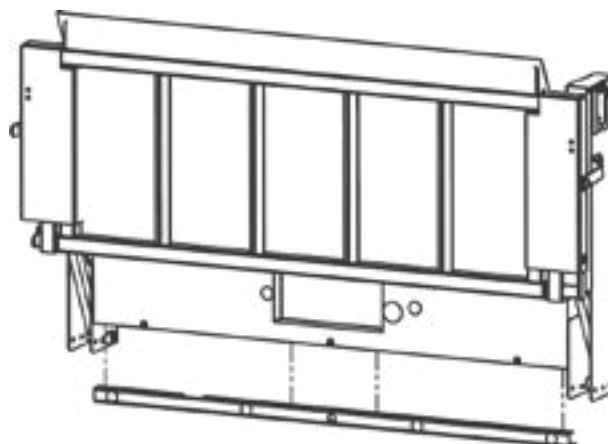

REAR CAMERA & SENSOR BAR APPLICATION CHART

For select newer pickup models, Tommy Gate now offers an optional Rear Camera and Sensor Bar compatible with both Original Series and G2 Series liftgates. The optional bar installs along the bottom of the liftgate mainframe and repositions the vehicle backup camera and parking sensors.*

** component functionality must be verified by installer*

MAKE	YEAR / MODEL		KIT NUMBER	GALVANIZED KIT NUMBER
CHEVY/ GMC	2014-2019	1500 (LD/Limited)	014377	014398
	2019	1500	014377	014398
	2014-2019	2500/3500	014377	014398
	2015-2019	Colorado/Canyon	supplied w/ gate	supplied w/ gate
RAM/ DODGE	2013-2019	1500 (Classic)	014864	014865
	2019	1500	015683	015795
	2013-2019	2500/3500	014864	014865
FORD	2015-2019	F-150	014376	014397
	2016	F-250/F-350	014617	014619
	2017-2019	F-250/F-350	014376	014397
	2019	Ranger	015836	015837
NISSAN	2016-2019	Titan	015764	015798