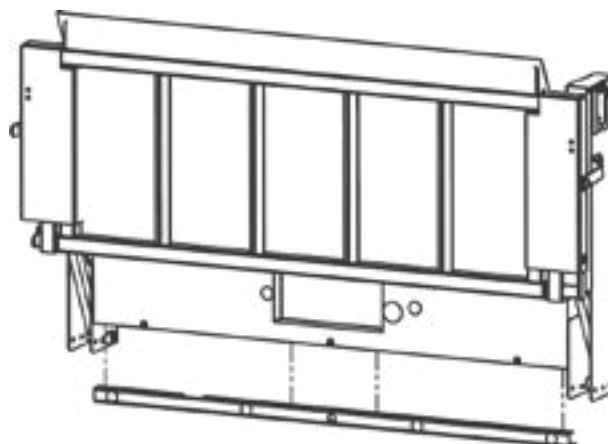

REAR CAMERA & SENSOR BAR APPLICATION CHART

For select newer pickup models, Tommy Gate now offers an optional Rear Camera and Sensor Bar compatible with both Original Series and G2 Series liftgates. The optional bar installs along the bottom of the liftgate mainframe and repositions the vehicle backup camera and parking sensors.*

** component functionality must be verified by installer*

| MAKE | YEAR / MODEL | | KIT NUMBER | GALVANIZED KIT NUMBER |
|-----------------------|--------------|-------------------|------------------|-----------------------|
| CHEVY/ GMC | 2014-2019 | 1500 (LD/Limited) | 014377 | 014398 |
| | 2019 | 1500 | COMING SOON | COMING SOON |
| | 2014-2019 | 2500/3500 | 014377 | 014398 |
| | 2015-2019 | Colorado/Canyon | supplied w/ gate | supplied w/ gate |
| RAM/ DODGE | 2013-2019 | 1500 (Classic) | 014864 | 014865 |
| | 2019 | 1500 | 015683 | 015795 |
| | 2013-2019 | 2500/3500 | 014864 | 014865 |
| FORD | 2015-2019 | F-150 | 014376 | 014397 |
| | 2016 | F-250/F-350 | 014617 | 014619 |
| | 2017-2019 | F-250/F-350 | 014376 | 014397 |
| | 2019 | Ranger | 015836 | 015837 |
| NISSAN | 2016-2019 | Titan | 015764 | 015798 |