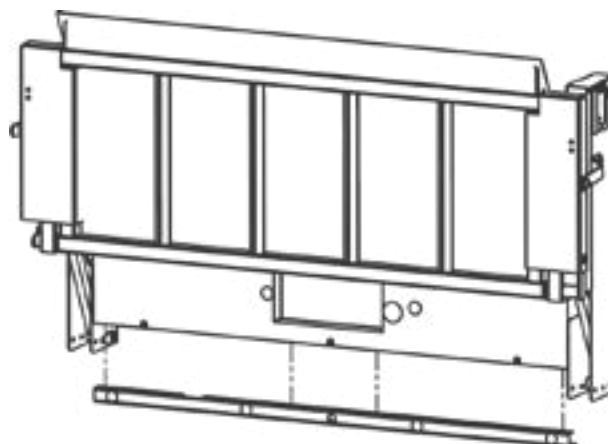

REAR CAMERA & SENSOR BAR APPLICATION CHART

For select newer pickup models, Tommy Gate now offers an optional Rear Camera and Sensor Bar compatible with both Original Series and G2 Series liftgates. The optional bar installs along the bottom of the liftgate mainframe and repositions the vehicle backup camera and parking sensors.*

** component functionality must be verified by installer*

MAKE	YEAR / MODEL	KIT NUMBER	GALVANIZED KIT NUMBER
CHEVY/ GMC	2014-2019 1500 (LD/Limited)	014377	014398
	2019 1500	015870	015871
	2014-2019 2500/3500	014377	014398
	2015-2019 Colorado/Canyon	supplied w/ gate	supplied w/ gate
RAM/ DODGE	2013-2019 1500 (Classic)	014864	014865
	2013-2018 2500/3500	014864	014865
	2019 1500/2500/3500	015683	015795
FORD	2015-2019 F-150	014376	014397
	2016 F-250/F-350	014617	014619
	2017-2019 F-250/F-350	014376	014397
	2019 Ranger	015836	015837
NISSAN	2016-2019 Titan	015764	015798