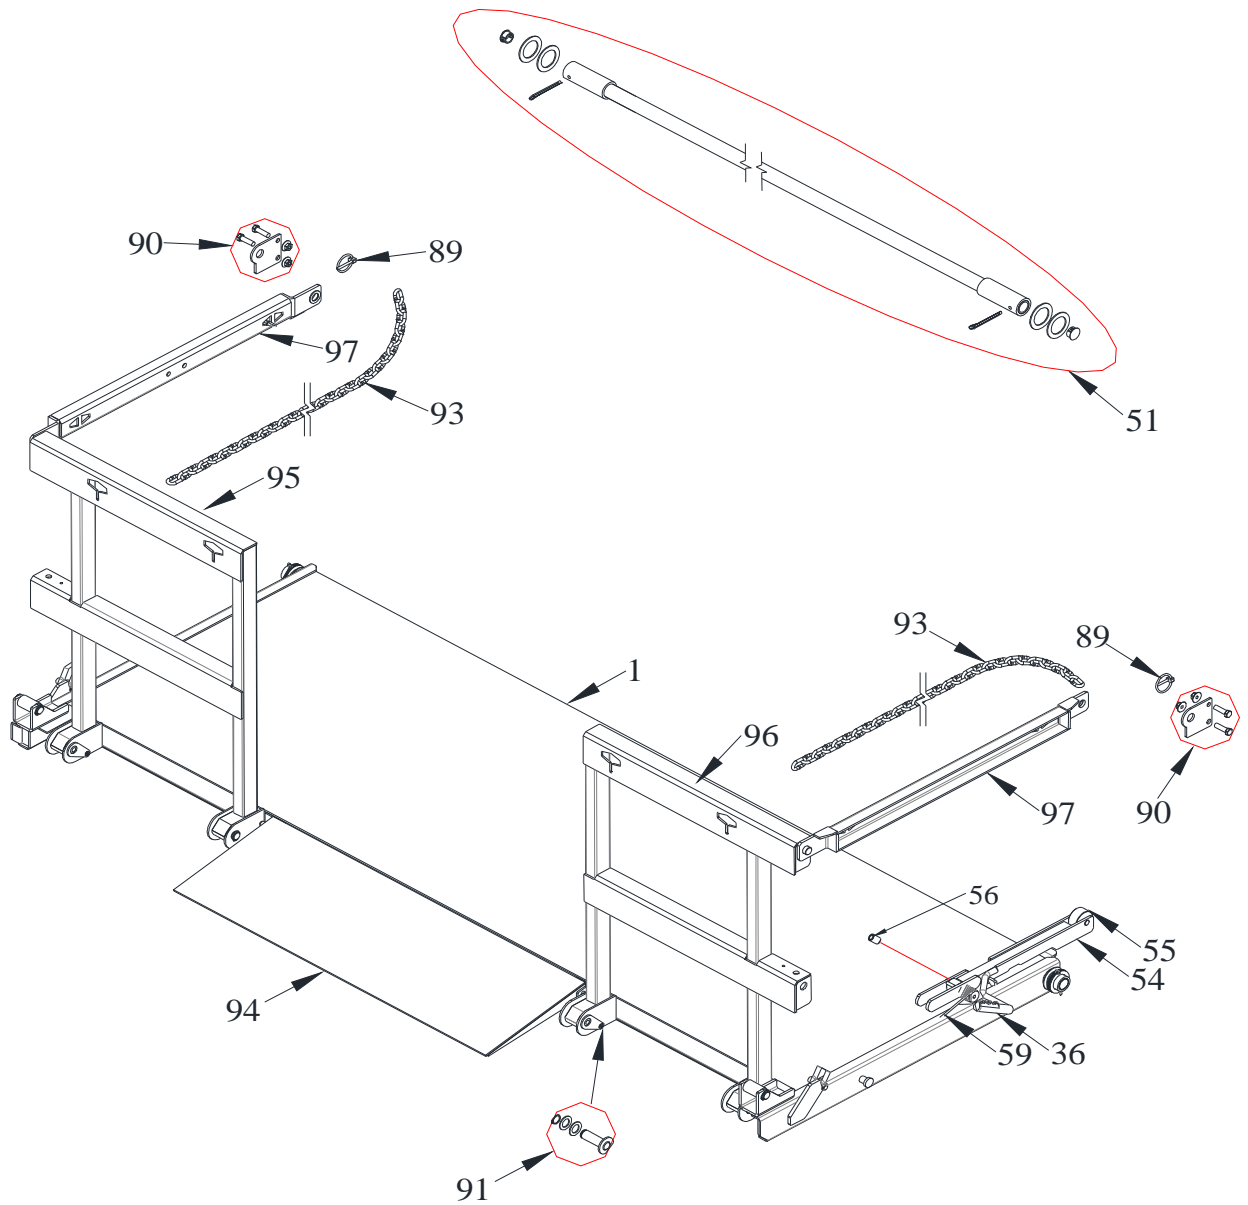

2500 AND 3000 RAILGATE SERIES REPAIR PARTS DRAWING FOR MODELS 89 & 95 (WITH INTERNAL TIMED ELECTRIC TOGGLE CONTROL)

2500 AND 3000 RAILGATE SERIES BOTTLE RACK REPAIR PARTS DRAWING

FOR MODELS 89 & 95
(WITH INTERNAL TIMED ELECTRIC TOGGLE CONTROL)