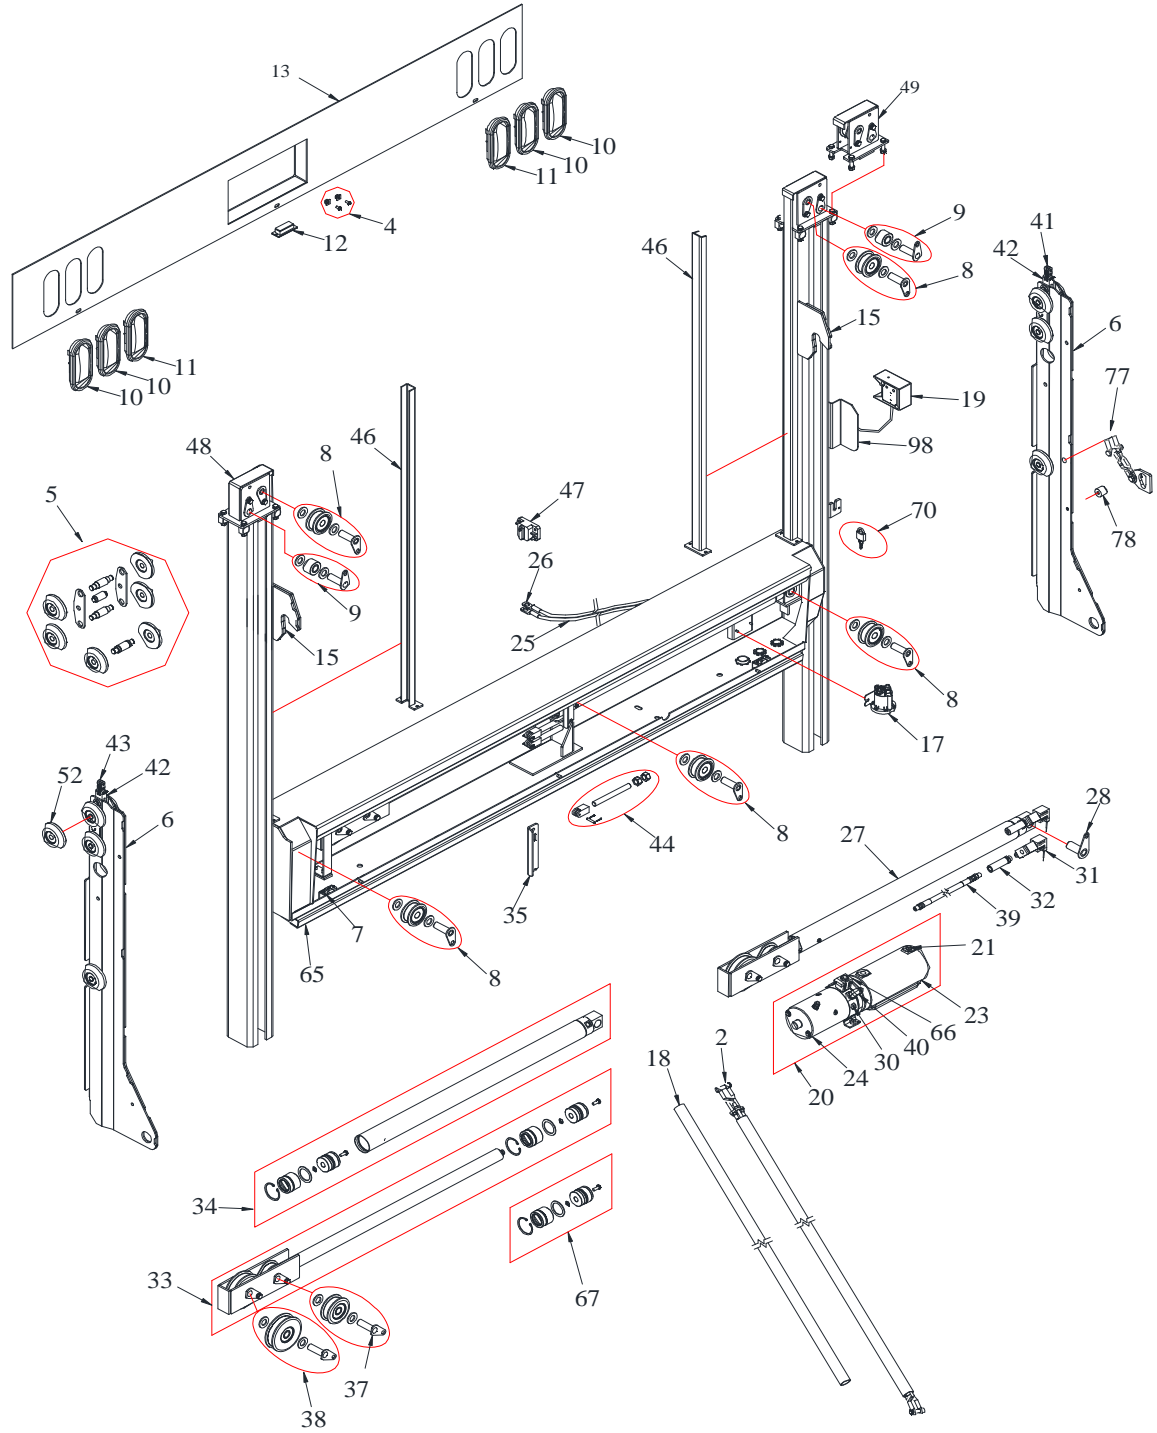

2500 AND 3000 RAILGATE SERIES REPAIR PARTS DRAWING FOR MODELS 89 & 95 (WITH INTERNAL TIMED ELECTRIC TOGGLE CONTROL)

2500 AND 3000 RAILGATE SERIES BOTTLE RACK REPAIR PARTS DRAWING

FOR MODELS 89 & 95
(WITH INTERNAL TIMED ELECTRIC TOGGLE CONTROL)