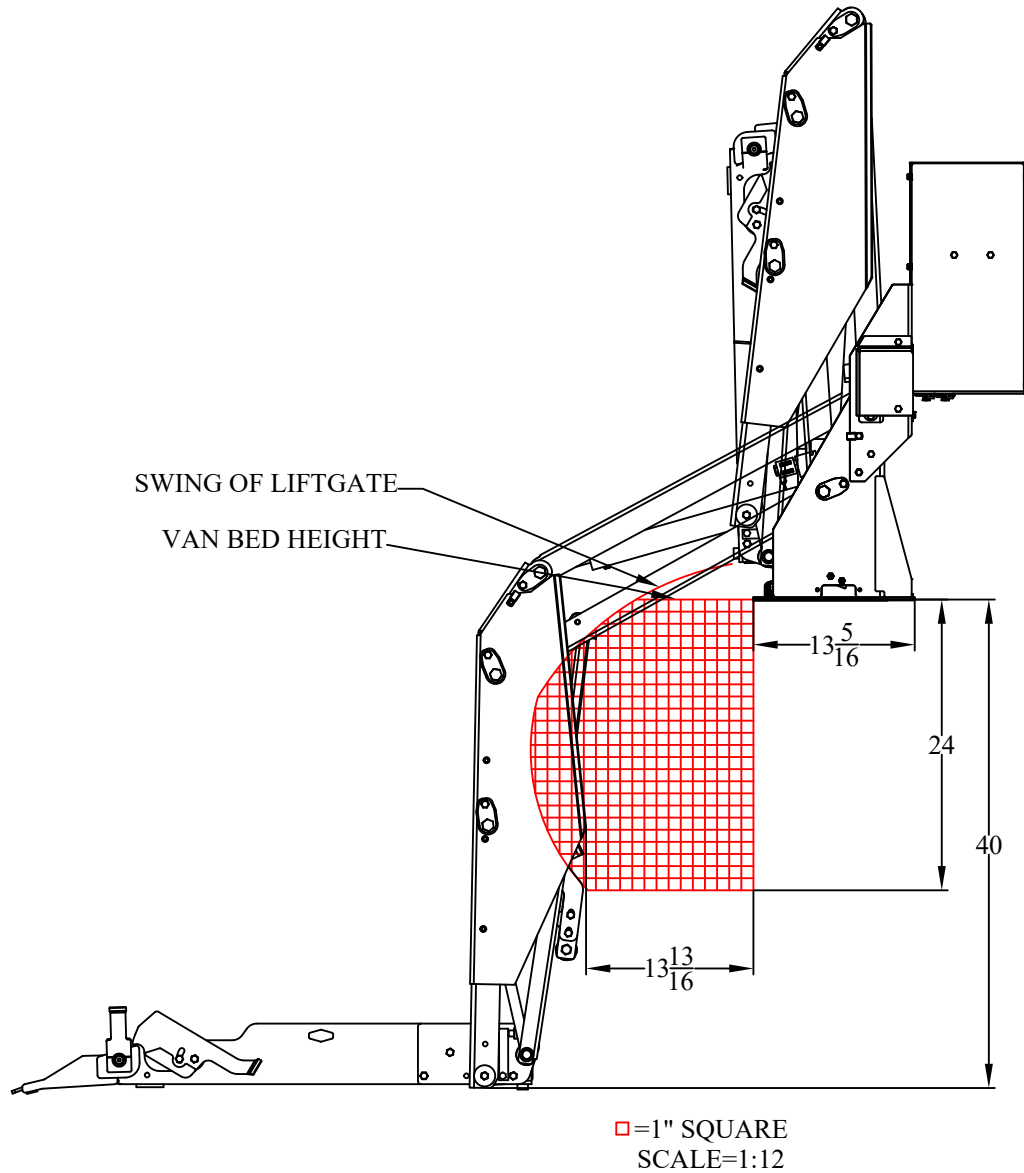

## 28" Bed Height

For Models:

V2-56-1140 FA35

V2-56-1140 FA49

□ = 1" SQUARE  
SCALE = 1:12

All dimensions are in inches unless otherwise specified.

## 32" Bed Height

For Models:

V2-56-1140 FA35

V2-56-1140 FA49

□=1" SQUARE  
SCALE=1:12

All dimensions are in inches unless otherwise specified.

## 40" Bed Height

For Models:

V2-56-1140 FA35

V2-56-1140 FA49

All dimensions are in inches unless otherwise specified.