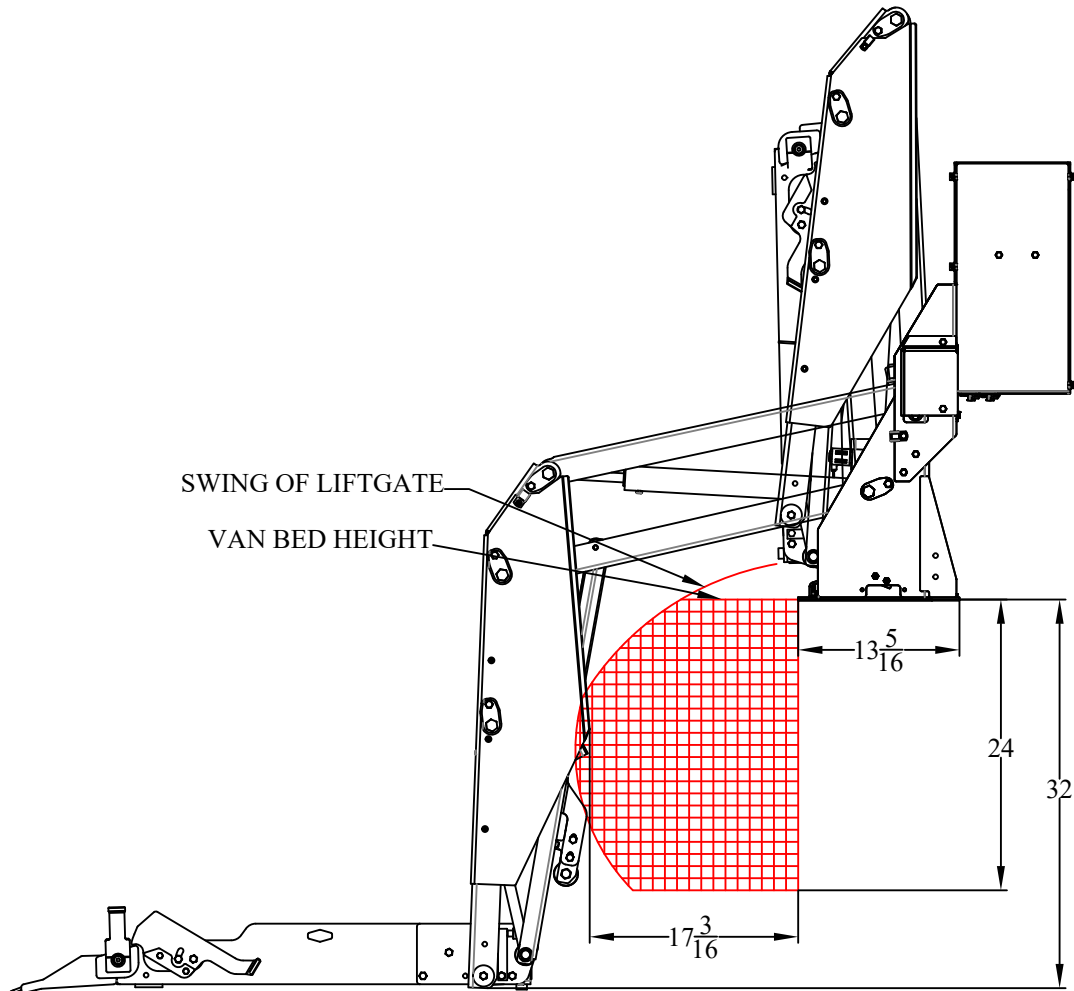

## 28" Bed Height

For Models:

V2-56-1140 FA35

V2-56-1140 FA49

□ = 1" SQUARE  
SCALE = 1:12

All dimensions are in inches unless otherwise specified.

## 32" Bed Height

For Models:

V2-56-1140 FA35

V2-56-1140 FA49

□=1" SQUARE  
SCALE=1:12

All dimensions are in inches unless otherwise specified.

## 40" Bed Height

For Models:

V2-56-1140 FA35

V2-56-1140 FA49

All dimensions are in inches unless otherwise specified.