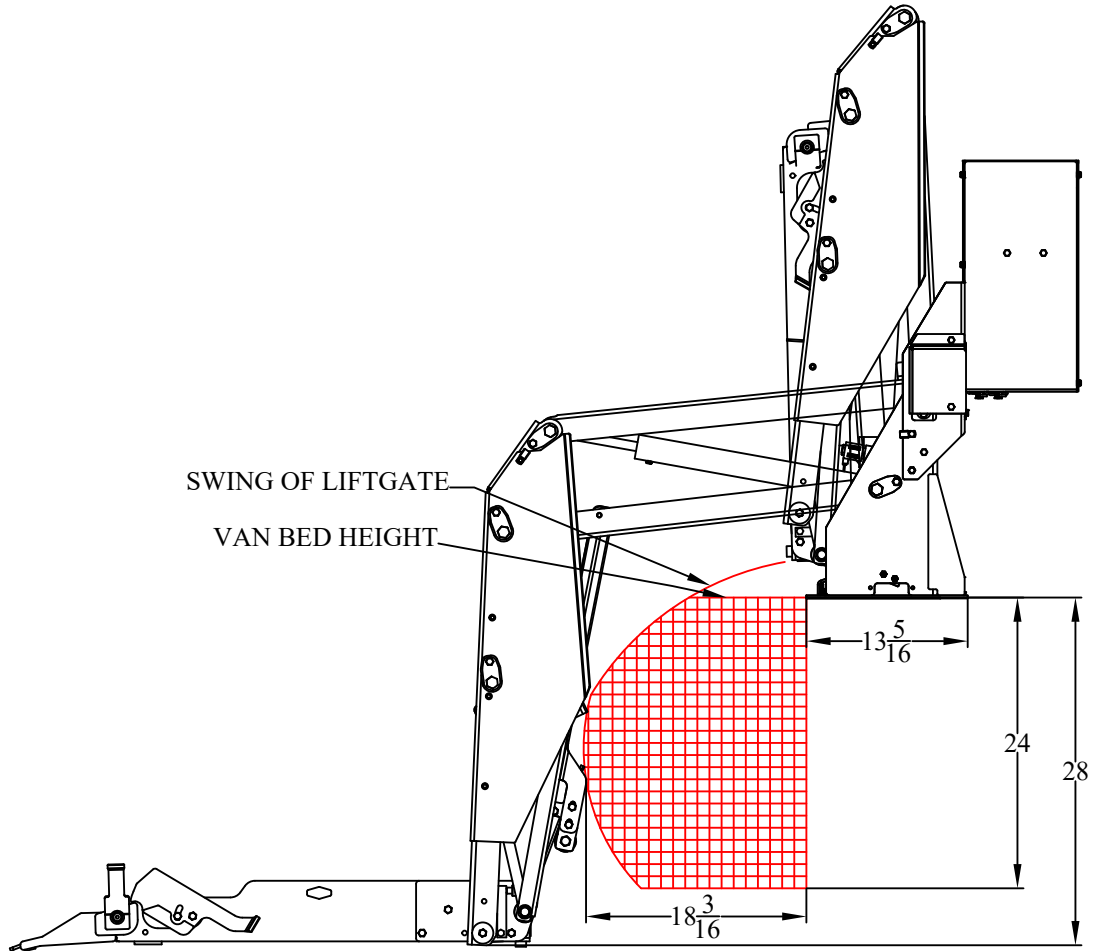

## 28" Bed Height

For Models:

V2-56-1140 FA35

V2-56-1140 FA49

□ = 1" SQUARE  
SCALE = 1:12

All dimensions are in inches unless otherwise specified.

## 32" Bed Height

For Models:

V2-56-1140 FA35

V2-56-1140 FA49

□=1" SQUARE  
SCALE=1:12

All dimensions are in inches unless otherwise specified.

## 40" Bed Height

For Models:

V2-56-1140 FA35

V2-56-1140 FA49

All dimensions are in inches unless otherwise specified.