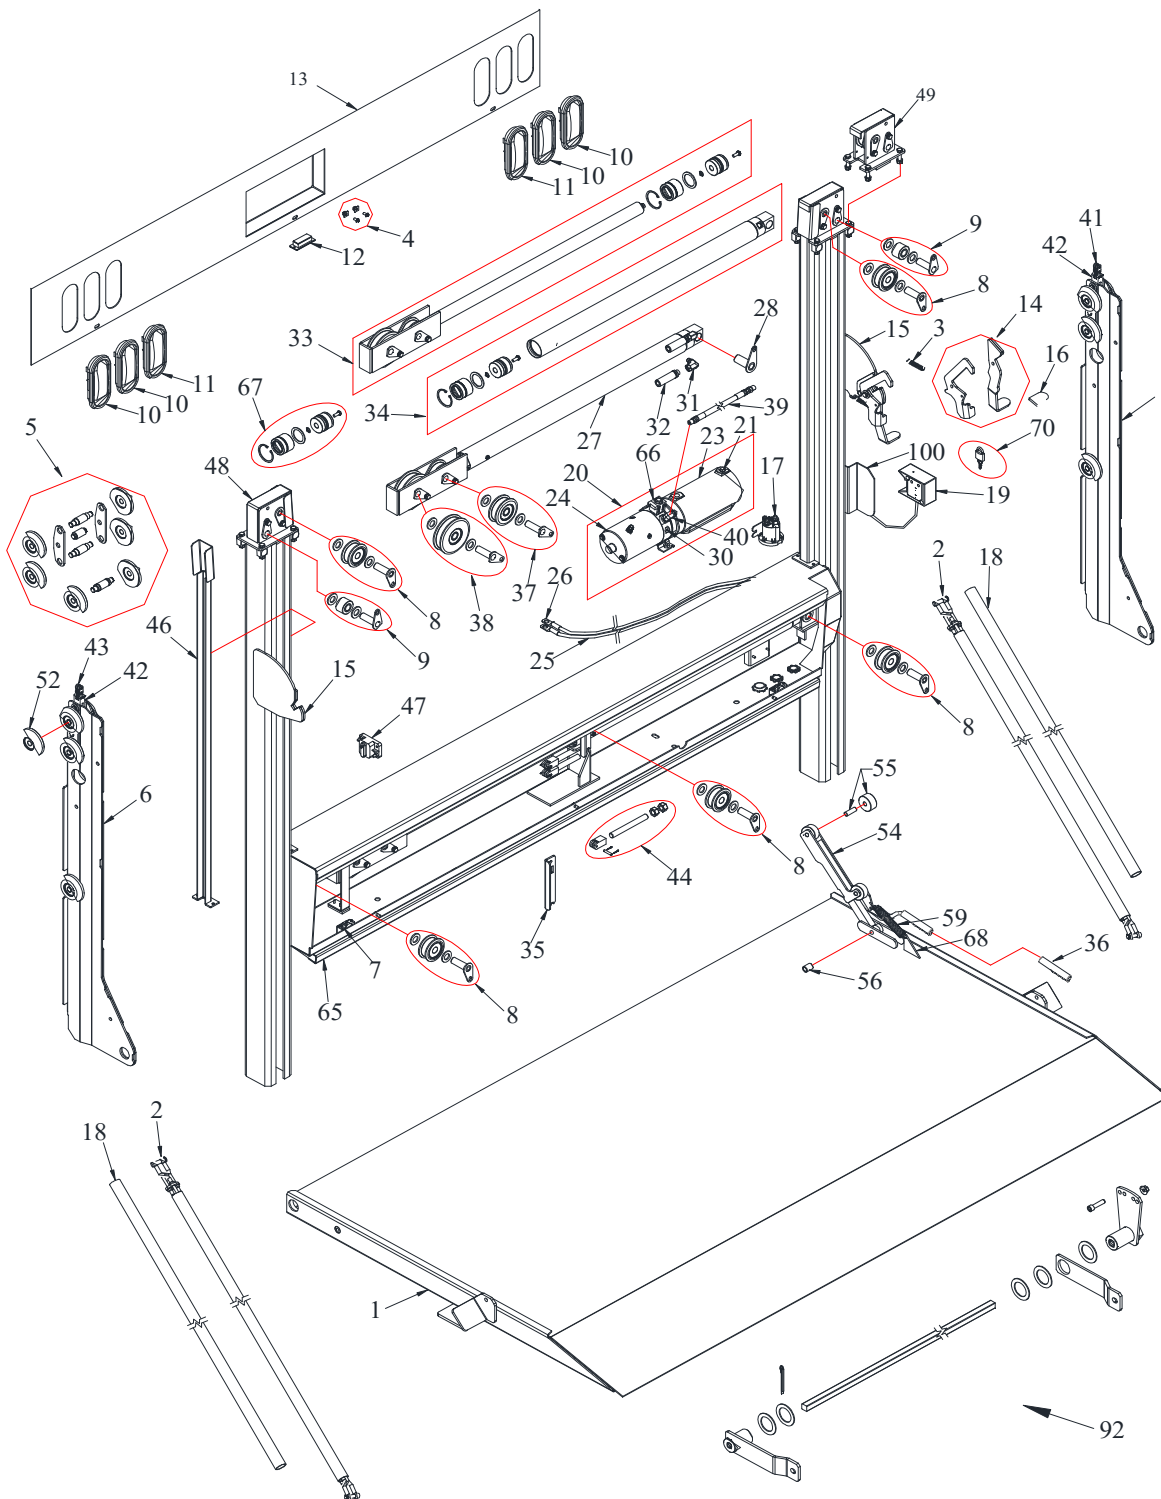

**2500 AND 3000 RAILGATE SERIES**  
**REPAIR PARTS DRAWING**  
FOR MODELS 85, 89 & 95  
(WITH INTERNAL TIMED ELECTRIC TOGGLE CONTROL)

**2500 AND 3000 RAILGATE SERIES**  
**PARTS DRAWING**  
FOR MODELS 85, 89 & 95