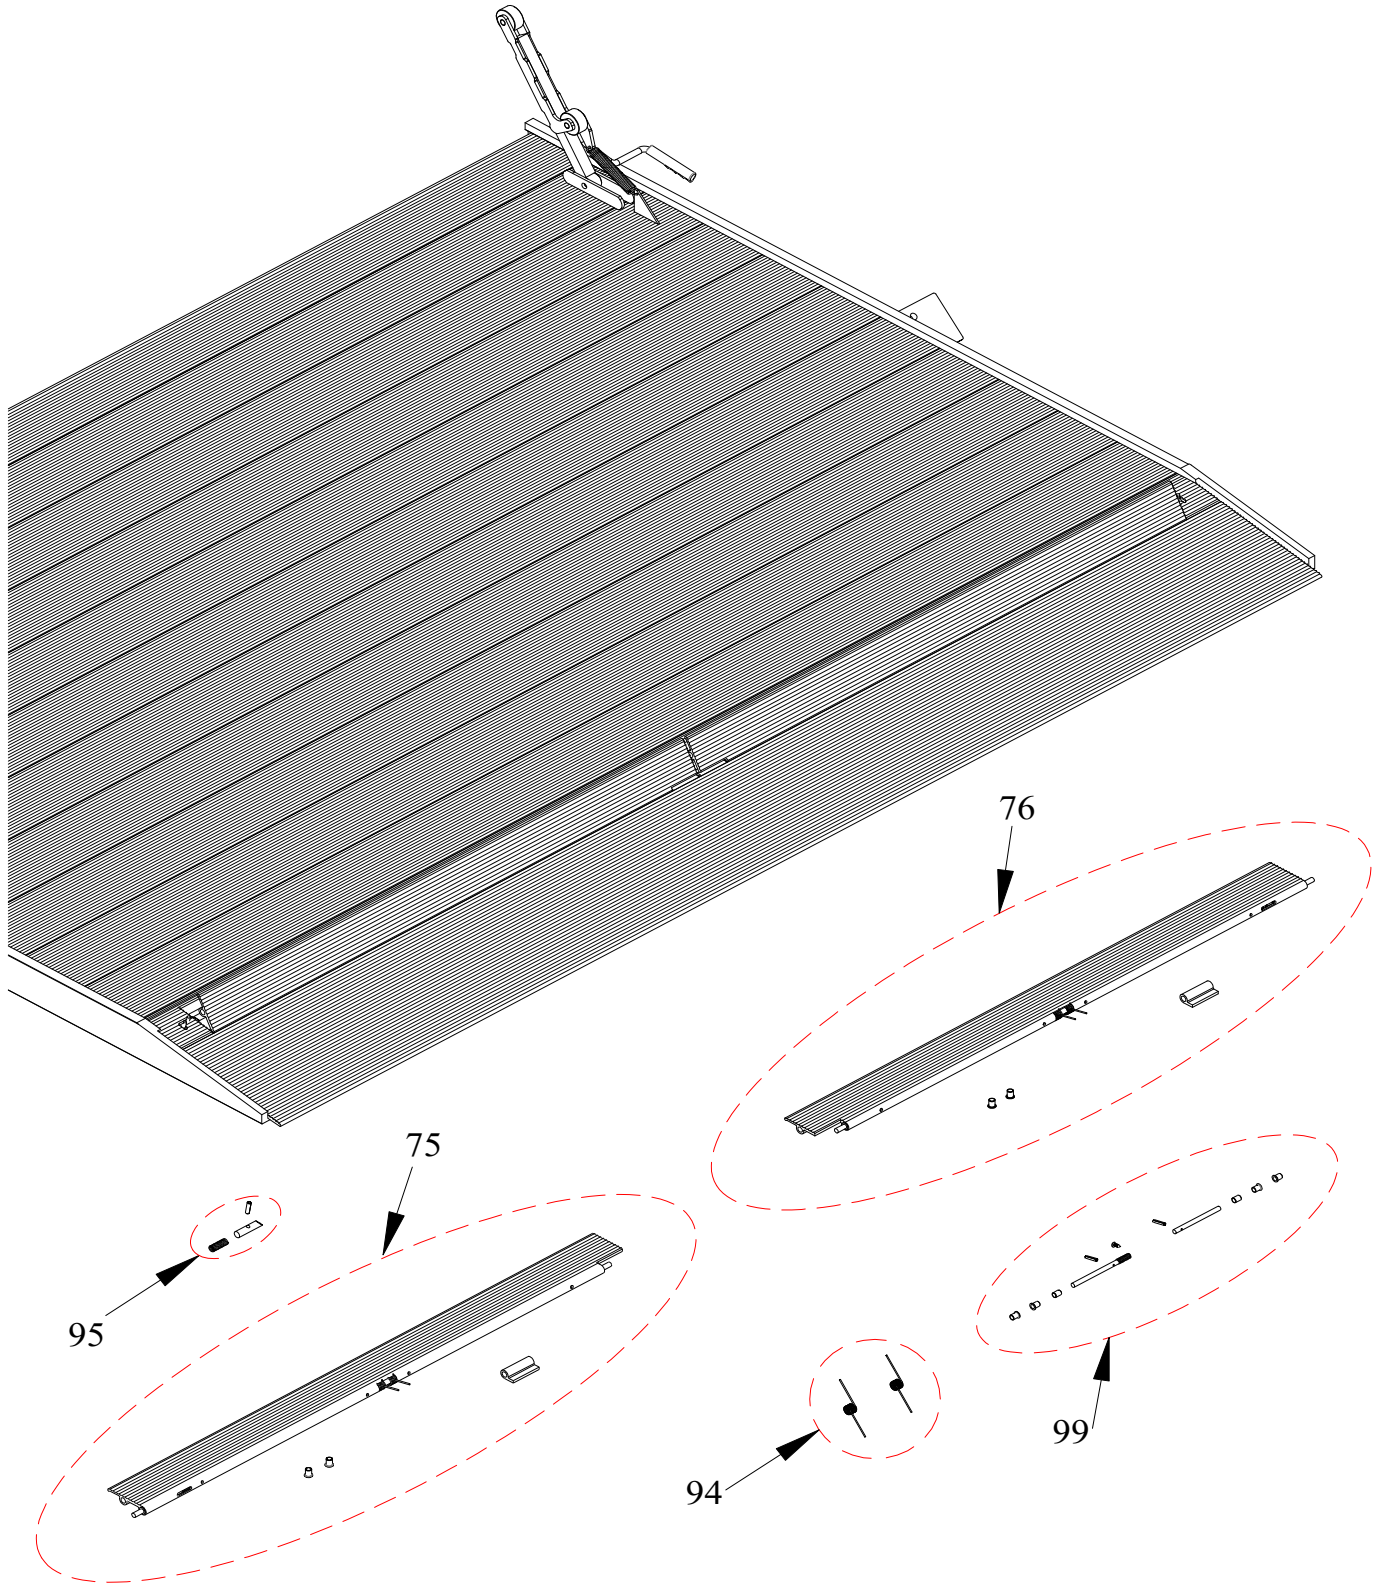

**2500 AND 3000 RAILGATE SERIES**  
**REPAIR PARTS DRAWING**  
FOR MODELS 85, 89 & 95  
(WITH INTERNAL TIMED ELECTRIC TOGGLE CONTROL)

**2500 AND 3000 RAILGATE SERIES**  
**PARTS DRAWING**  
FOR MODELS 85, 89 & 95