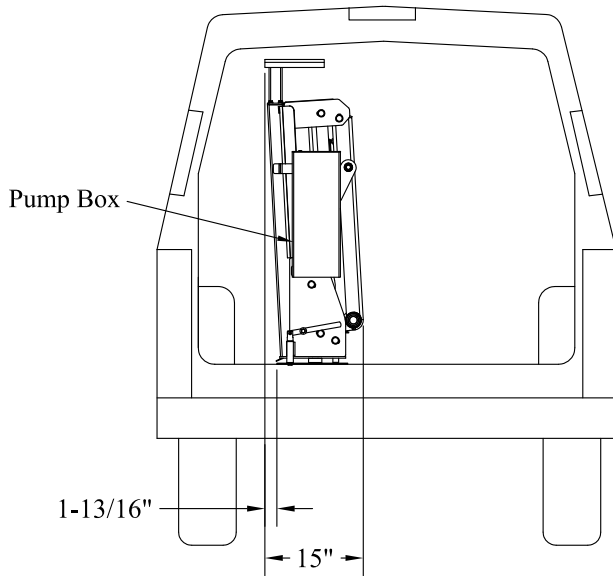

LIFTGATE IDENTIFICATION - 650 Series Cargo Van Storage Dimensions

Ford Transit-
2015-Present

Rear View
Liftgate pivoted inside of van

Top View
Liftgate pivoted inside of van

Rear View
Liftgate parallel with back doors

Top View
Liftgate parallel with back doors