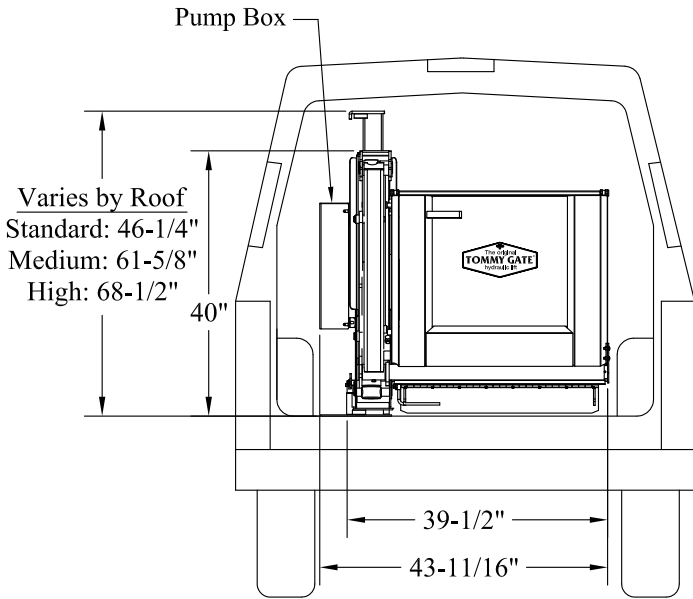

LIFTGATE IDENTIFICATION - 650 Series Cargo Van Storage Dimensions

Ford Transit-
2015-Present

Rear View
Liftgate pivoted inside of van

Top View
Liftgate pivoted inside of van

Rear View
Liftgate parallel with back doors

Top View
Liftgate parallel with back doors