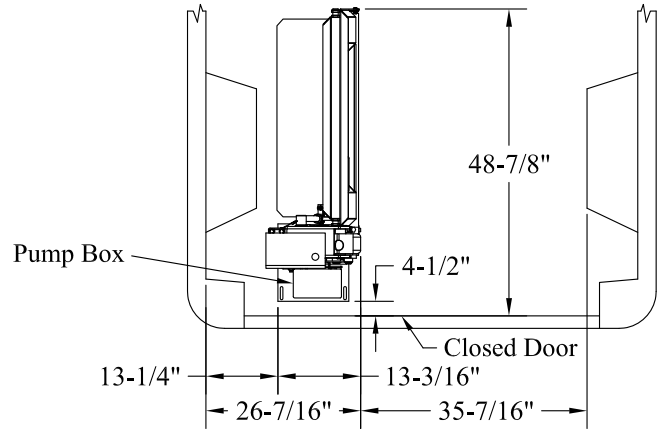

LIFTGATE IDENTIFICATION - 650 Series Cargo Van Storage Dimensions

Ford Transit-
2015-Present

Rear View
Liftgate pivoted inside of van

Top View
Liftgate pivoted inside of van

Rear View
Liftgate parallel with back doors

Top View
Liftgate parallel with back doors