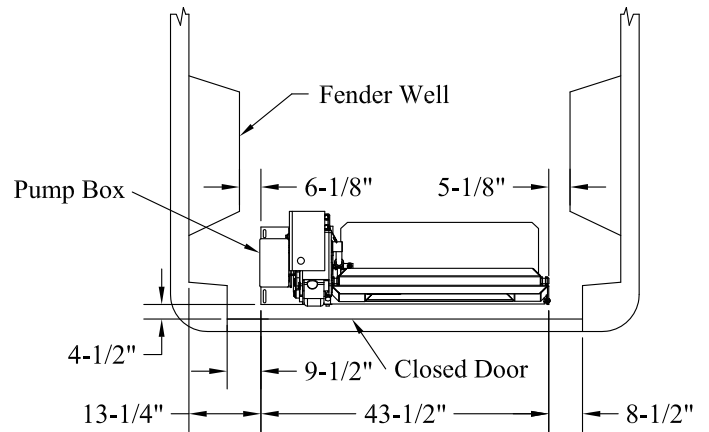

LIFTGATE IDENTIFICATION - 650 Series Cargo Van Storage Dimensions

Ford Transit-
2015-Present

Rear View
Liftgate pivoted inside of van

Top View
Liftgate pivoted inside of van

Rear View
Liftgate parallel with back doors

Top View
Liftgate parallel with back doors