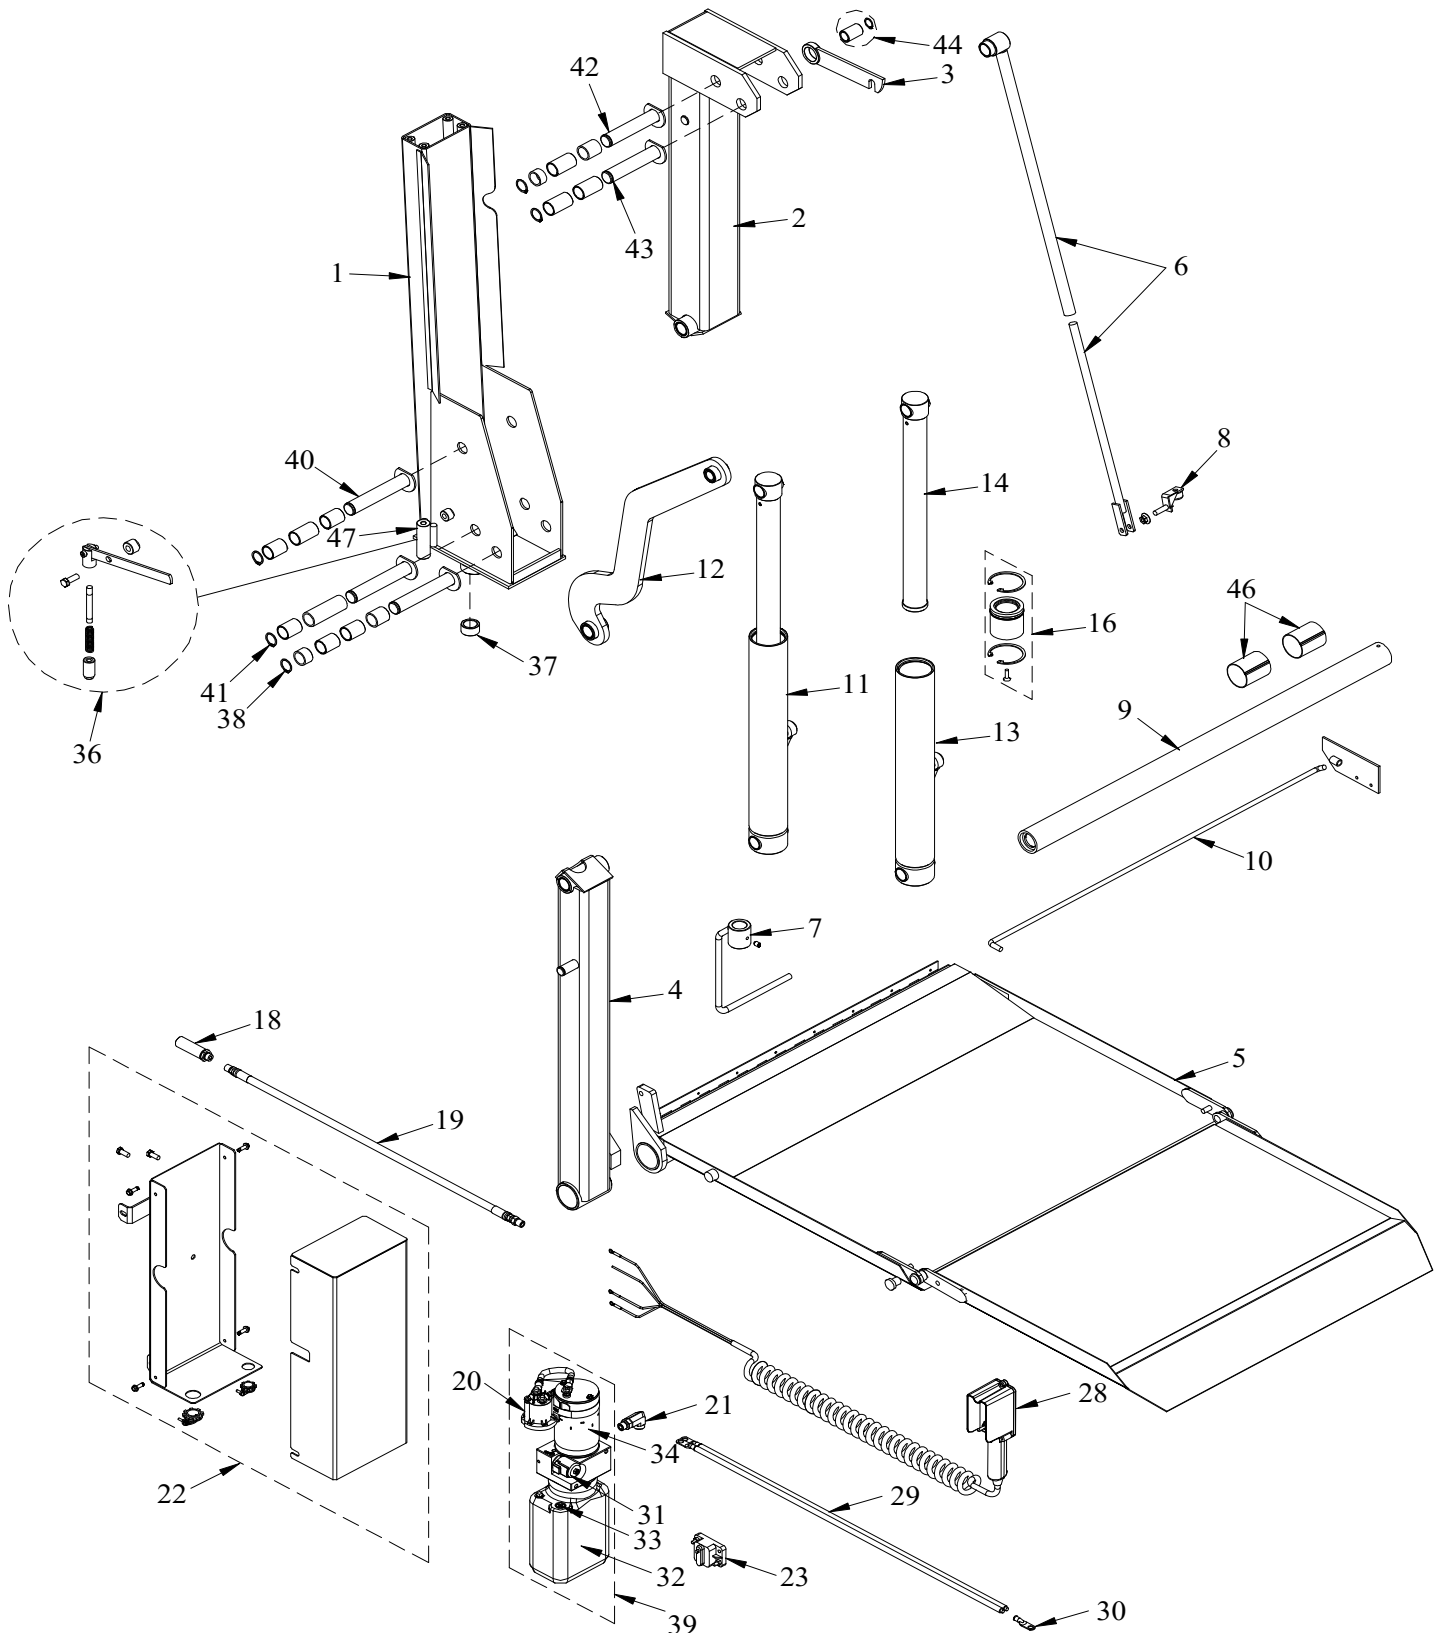

650 SERIES PARTS LIST

650 SERIES PARTS LIST

Draw. Ref.	Part No.	Description	Qty Required
1	002206	Replacement 650 Support Tube Assembly	1
2	002209	Replacement 650 Main Lift Tube (4x4x26.12)	1
3	002205	Replacement 650 Platform Latch	1
4	002212	Replacement Vertical Lift Tube (3x3x30.68)	1
5	001400	650 Replacement Platform	1
6	001403	650 Self Close Tube Kit	1
7	002722	Replacement Flipper Arm Self-Closing Rod	1
8	002203	Replacement Flipper Stop (650-31)	1
9	001385	2"x37.25" Replacement Hinge Tube w/Bushings (650)	1
10	002480	Torsion Assist Spring Kit (650)	1
11	002725	Replacement 650 Cylinder	1
12	002724	Replacement 650 Lift Arm	1
13	001383	Replacement Cylinder Tube (650)	1
14	001396	Replacement Cylinder Shaft w/End Lugs Includes: Guide Bushing & O-ring Kit	1
16	002481	Replacement Guide Bushing & O-ring Kit (650)	1
18	000997	Replacement 650 Flow Control w/ Adapters	1
19	012683	Replacement 1/4"x48" Hydraulic Hose w/ Adapters (72P/72S & 650)	1
	012680	Replacement 1/4"x37" Hydraulic Hose w/ Adapters (54, 60-1340 & 650)	1
20	000995	Replacement Solenoid - 4 Post (650)	1
21	000994	Replacement 90 degree Elbow w/ Adapters (650)	1
22	014520	Replacement 650 Pump Box (only) Gate Mount	1
23	000998	Replacement 150 Amp Manual Reset Circuit Breaker	1
28	000993	Replacement 650 Pendant Control	1
29	004570	Replacement 4 Ga. 2 Wire Electrical Cable w/Lugs 26ft.	1
30	000992	Replacement Copper Lug	6
31	002727	Replacement 650 Release Solenoid External Assembly w/Connector	1
32	002728	650 Replacement Tank	1
33	000989	Replacement Vent Plug	1
34	001495	650 Motor (only)	1
35	N/A	Pump (only) w/Tank (1550psi) 650 (Discontinued - See Drawing Ref 39)	1
36	002482	650 Pivot Latch Kit (Black Knob)	1
	010451	650 Pivot Latch Kit (Lever)	1
37	000988	Replacement Lower Pivot Bushing	1
38	001437	650 Pin Kit (Lower Cylinder)	1
39	002726	M259 Replacement Pump & Motor Unit (1.5L) (1550psi)	1
40	002207	650 Pin Kit (Lower 4x4 Lift Tube)	1
41	002208	650 Pin Kit (Lower S-Arm)	1
42	001438	650 Pin Kit (Upper Cylinder)	1
43	002210	650 Pin Kit (Upper 3x3 Lift Tube)	1
44	002211	650 Latch & Self Close Bushing Kit	2
46	002204	Replacement Platform Wear Bushing Kit	1
47	002723	Replacement Pivot Pin Sleeve (650)	1