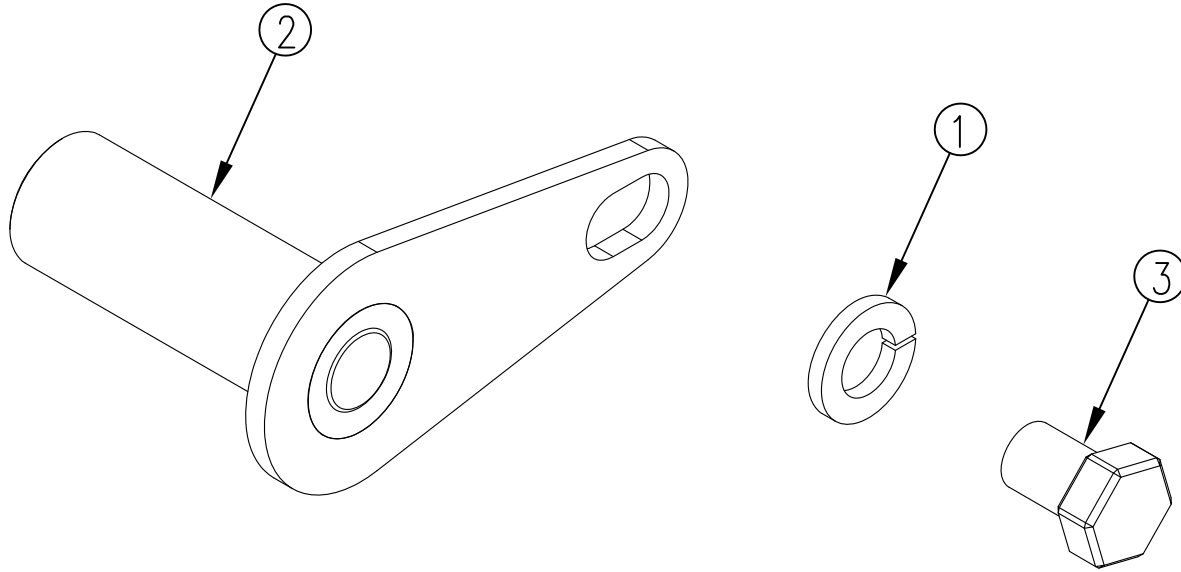

ITEM NO.	QTY.	PART NO.	DESCRIPTION
1	1	000572	3/8" SPRING LOCK WASHER
2	1	006280	CYL PIN WLDMT (25/30)
3	1	000508	3/8-16x3/4" HHCS GR5

				THIRD ANGLE PROJECTION		FILENAME:		WOODBINE MFG. CO.	
						SYMBOLY PER ANSI Y14.5		BUS BROWN DRIVE	
				DECIMAL 2PLC 3PLC		DRAWN BY.		NOTES:	
				MACHINE SAW, DRILL .030 .015		JAR		WOODBINE, IOWA 51579	
				SHEAR, PUNCH FORM .060 .030		DRAWN/DATE		712-647-2050	
				TORCH, WELDING ROUGH CAST .090 .060		10/17/11			
A 10/17/11				RELEASED TO PRODUCTION		APPVD/DATE		THE INFORMATION HERE IS CONFIDENTIAL AND MUST NOT BE USED IN ANYWAY DETRIMENTAL TO THE INTEREST OF WOODBINE MFG.	
				JAR		TITLE		REPLACEMENT RAIL CYLINDER PIN (25/30)	
529				DRAFT 2'		SALES CATEGORY		PRODUCT LINE	
CHANGE RECORD				ANGULAR ±1'		SCALE		FIN. WT.	
BY APPVD ECN						1:1		PART NO.	
								11790	