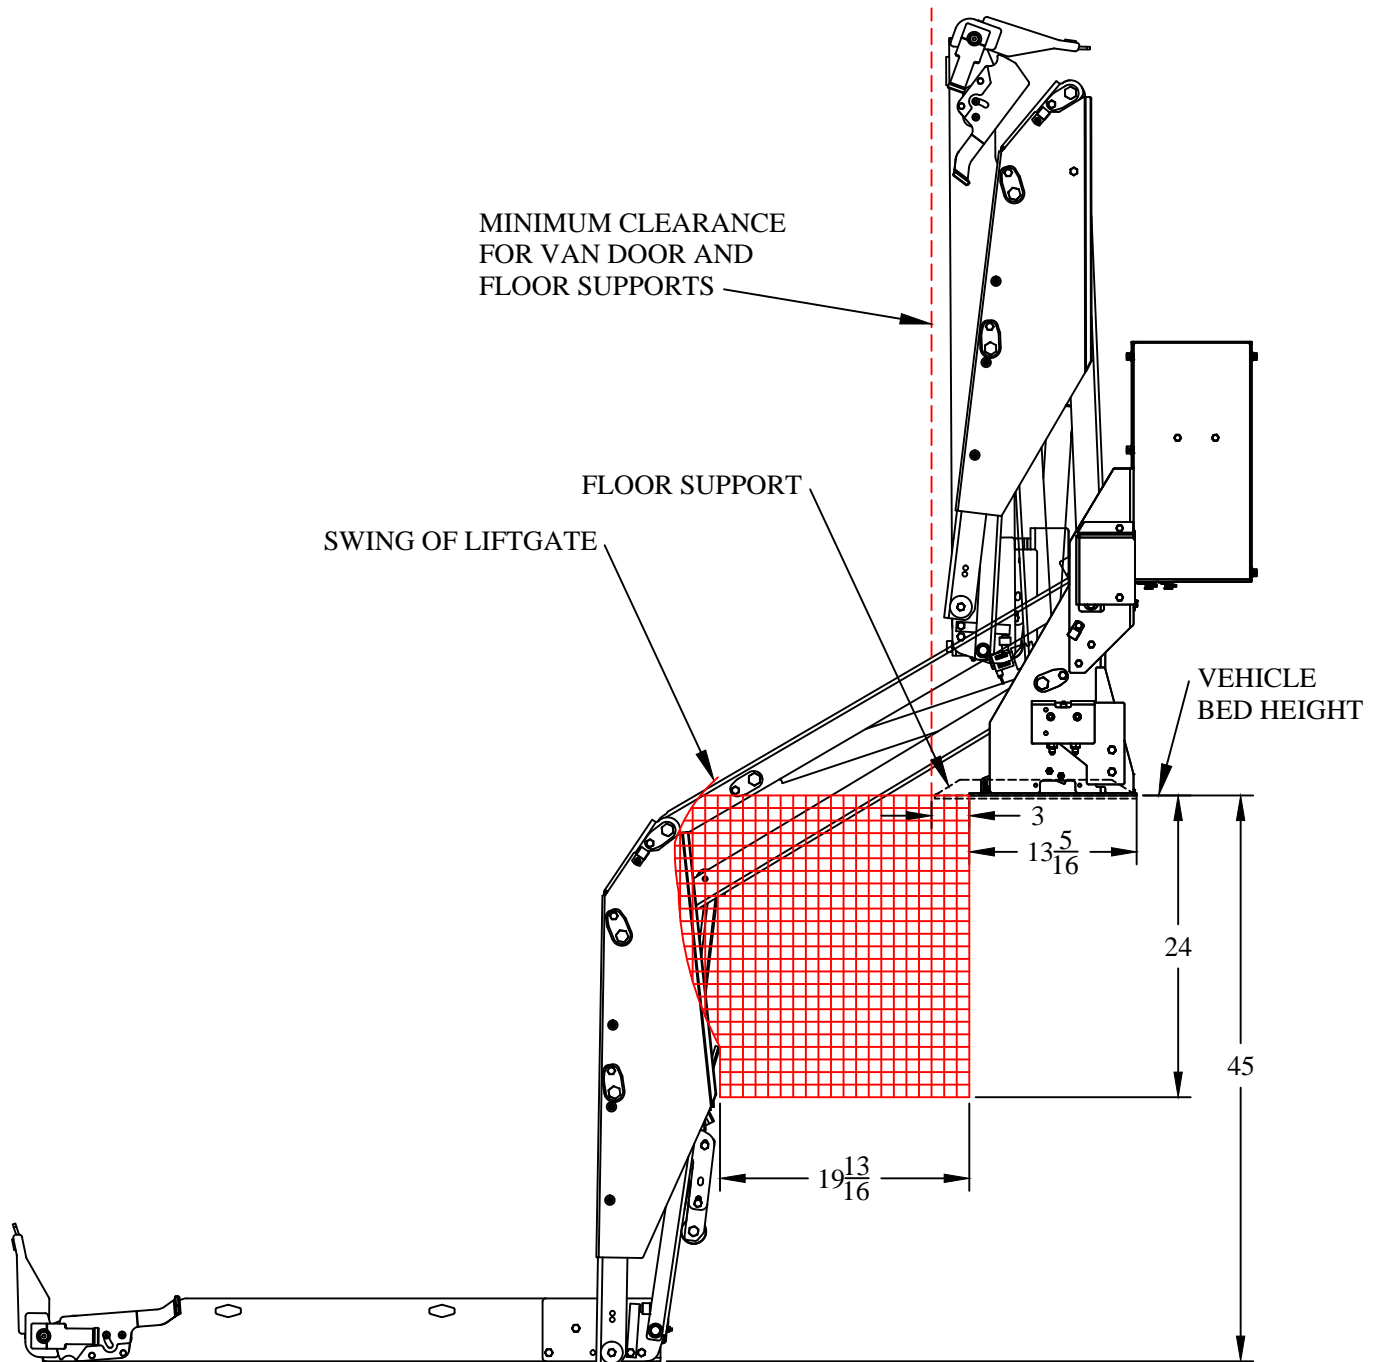

### 40" Bed Height

For Models:  
V2-56-1145 FA49

All dimensions are in inches unless otherwise specified.

## 45-INCH TRAVEL LIFTGATE

### 45" Bed Height

For Models:  
V2-56-1145 FA49

□=1" SQUARE  
SCALE=1:12

All dimensions are in inches unless otherwise specified.