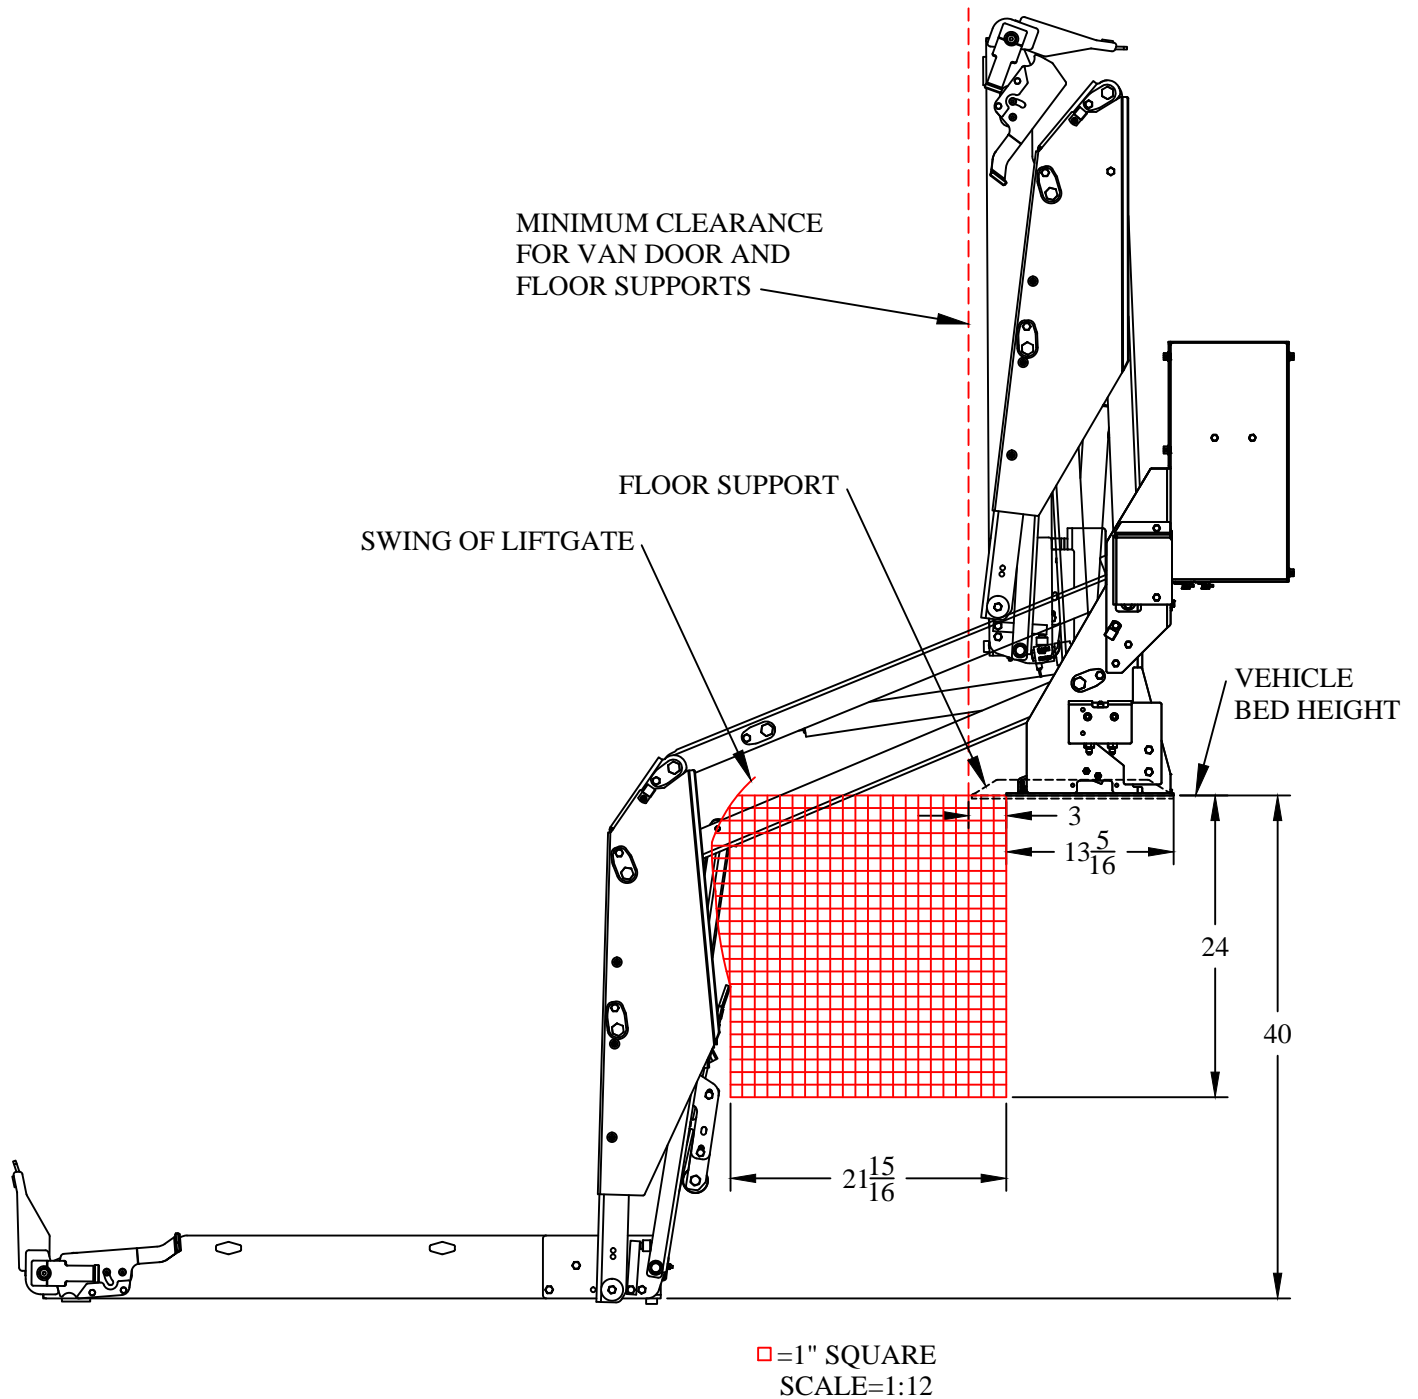

### 32" Bed Height

For Models:  
V2-56-1145 FA49

All dimensions are in inches unless otherwise specified.

## 45-INCH TRAVEL LIFTGATE

### 40" Bed Height

For Models:  
V2-56-1145 FA49

All dimensions are in inches unless otherwise specified.

### 45" Bed Height

For Models:  
V2-56-1145 FA49

□=1" SQUARE  
SCALE=1:12

All dimensions are in inches unless otherwise specified.