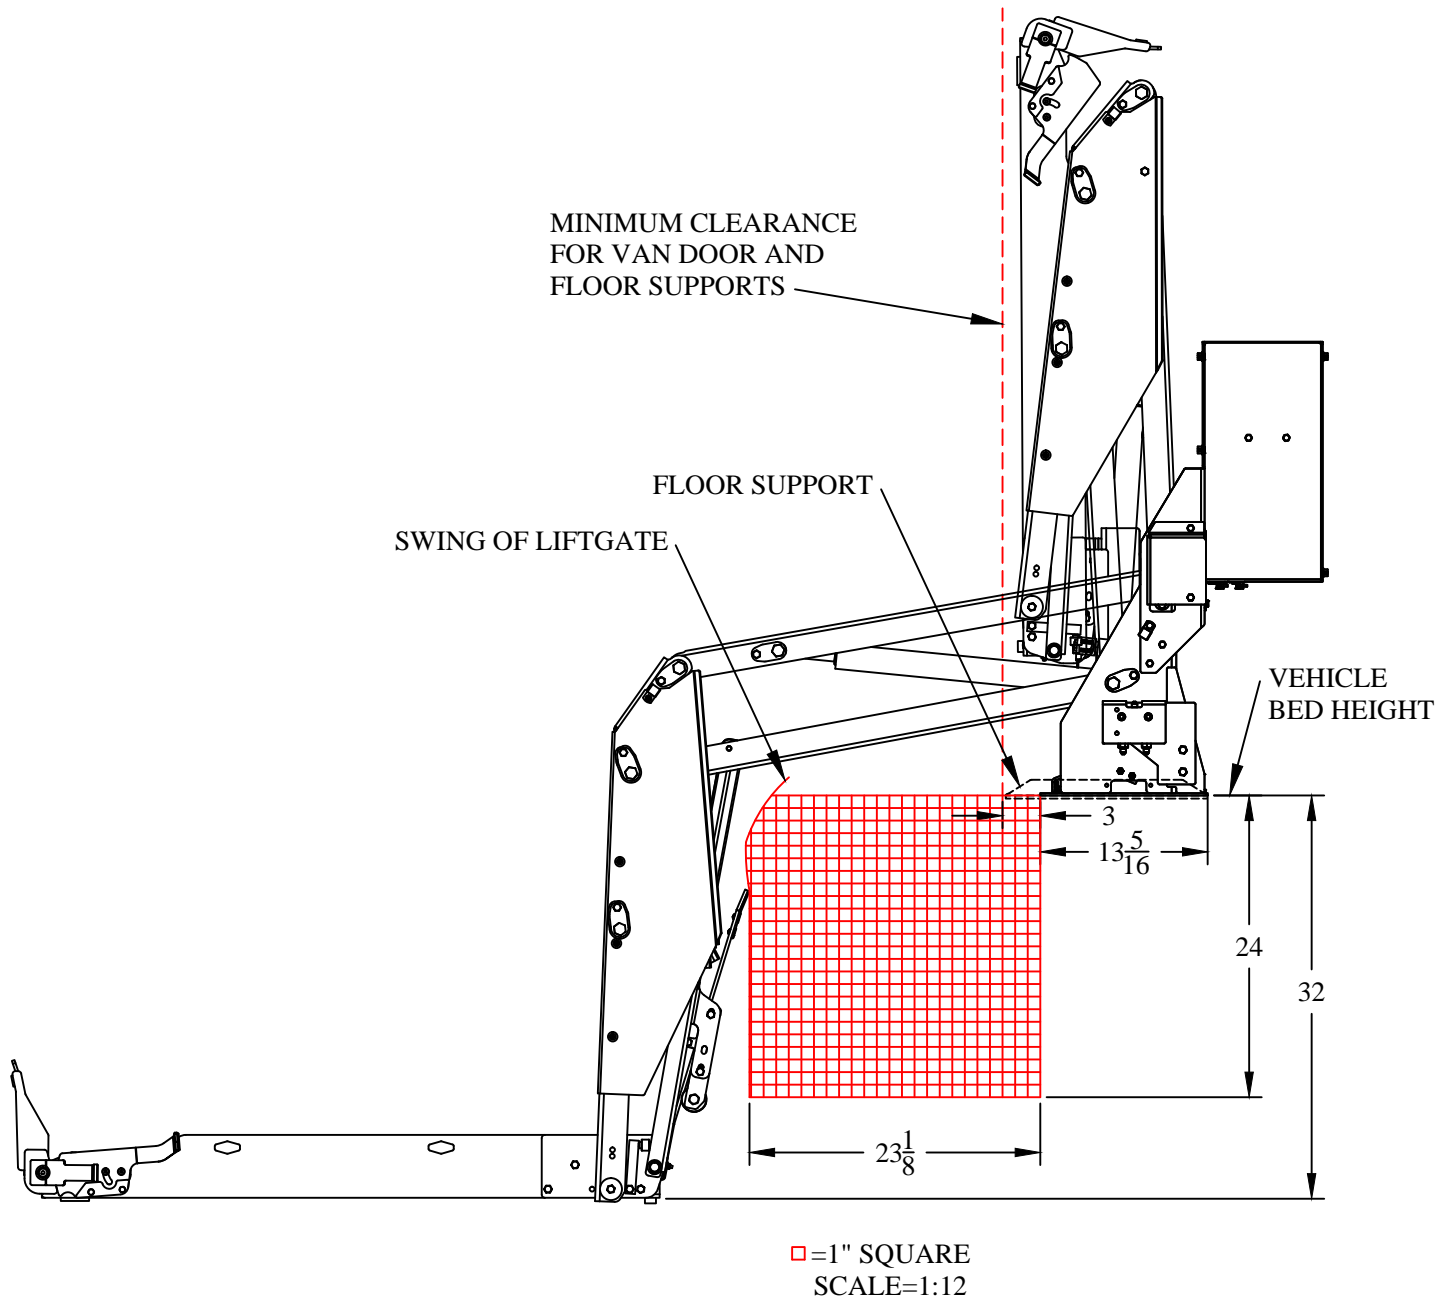

## 45-INCH TRAVEL LIFTGATE

### 32" Bed Height

For Models:  
V2-56-1145 FA49

All dimensions are in inches unless otherwise specified.

### 40" Bed Height

For Models:  
V2-56-1145 FA49

All dimensions are in inches unless otherwise specified.

### 45" Bed Height

For Models:  
V2-56-1145 FA49

□=1" SQUARE  
SCALE=1:12

All dimensions are in inches unless otherwise specified.