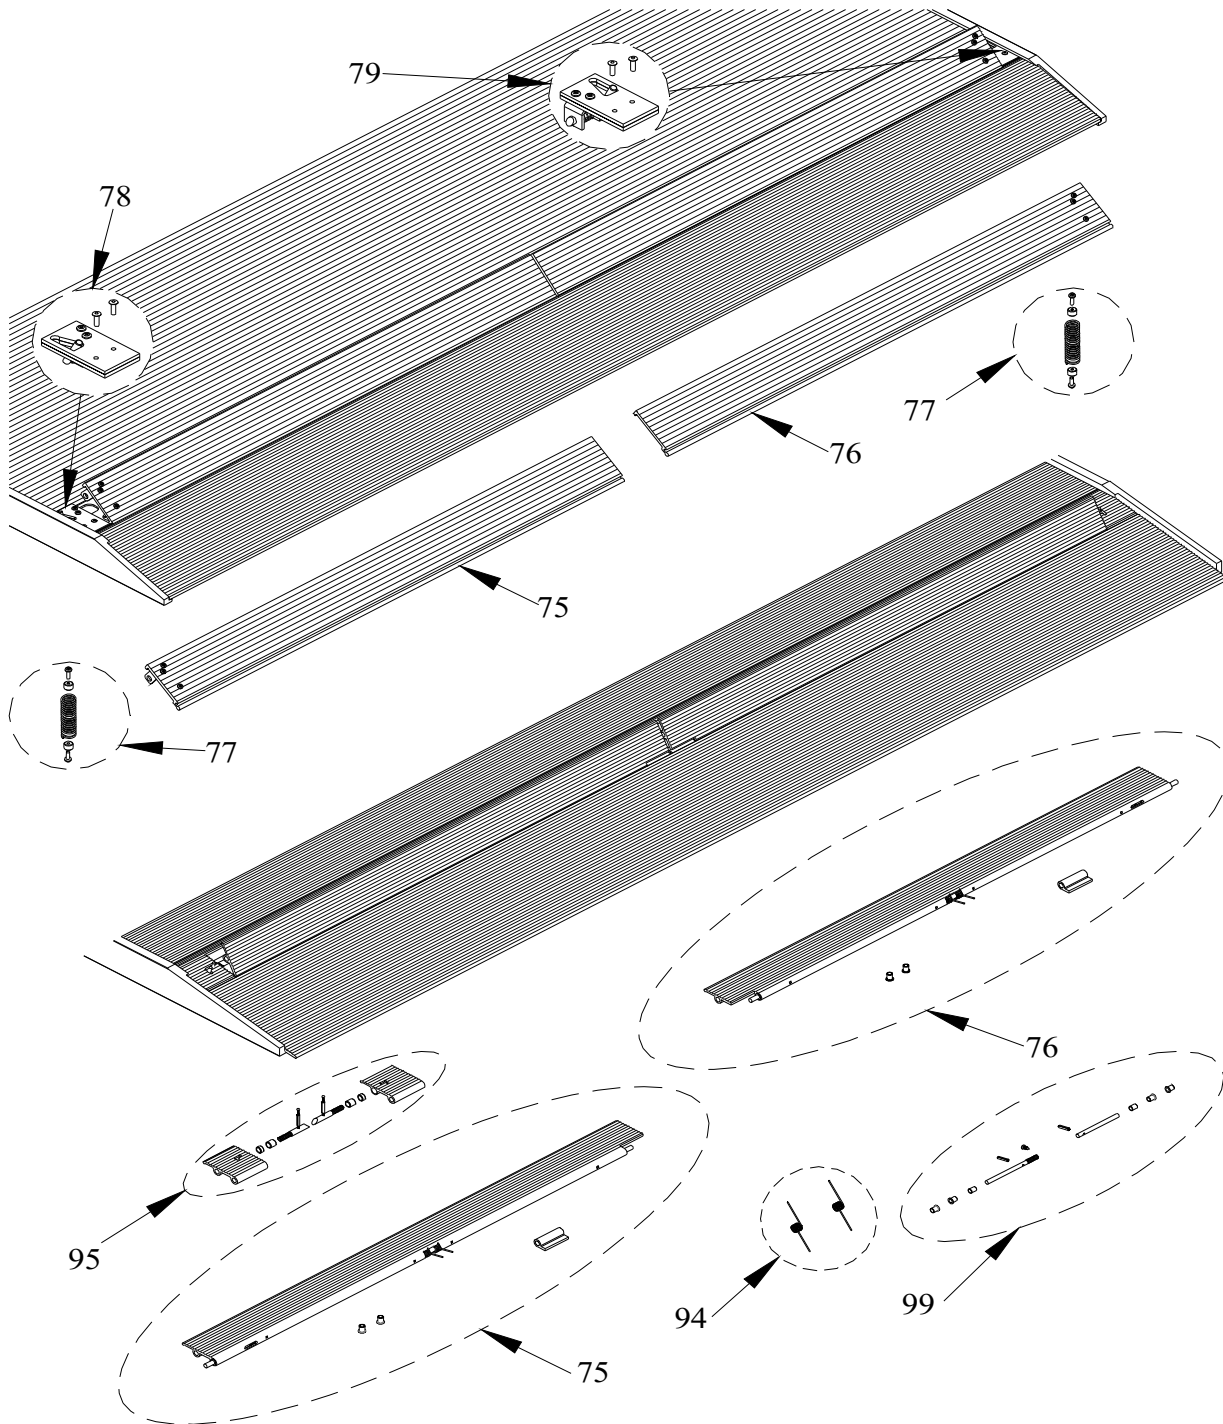

NEW 1600 AND 2000 RAILGATE SERIES

PARTS DRAWING

FOR MODELS 73, 79, 85, 89 & 95

NEW 1600 AND 2000 RAILGATE SERIES
BOTTLE RACK PARTS DRAWING
FOR MODELS 73, 79, 85, 89 & 95

**NEW 1600 AND 2000 RAILGATE SERIES
ALUMINUM CARTSTOP PARTS DRAWING
FOR MODELS 73, 79, 85, 89 & 95**