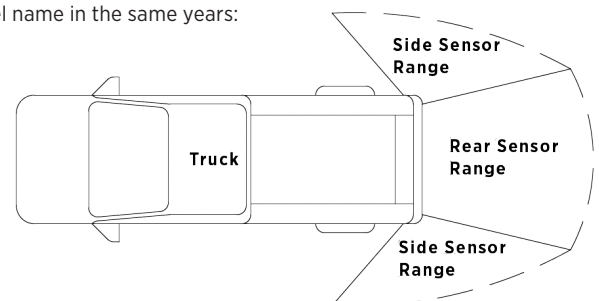

N/A = Not Applicable

IMPORTANT • Vehicles with the listed feature(s) require the listed side sensor relocation kit. Otherwise, only the Rear Camera and Sensor Bar Kit is needed.

1. **NOTES**
1. Feature names change over time. Look for these keywords to decide whether side sensors are present if only the window sticker or order information is available.
  2. Excludes “older” body styles that were sold under a similar model name in the same years:
    - 2019 Chevrolet Silverado 1500 LD
    - 2019 GMC Sierra 1500 Limited
    - 2019-2024 Ram 1500 Classic
  3. Not compatible if the truck has six (6) parking sensors in the rear bumper AND has indicator lights in side mirrors.

Tommy Gate® liftgates are industrial products for material handling only and are not to be used as personnel or wheelchair lifts. For safe handling and operating instructions, visit www.tommygate.com.