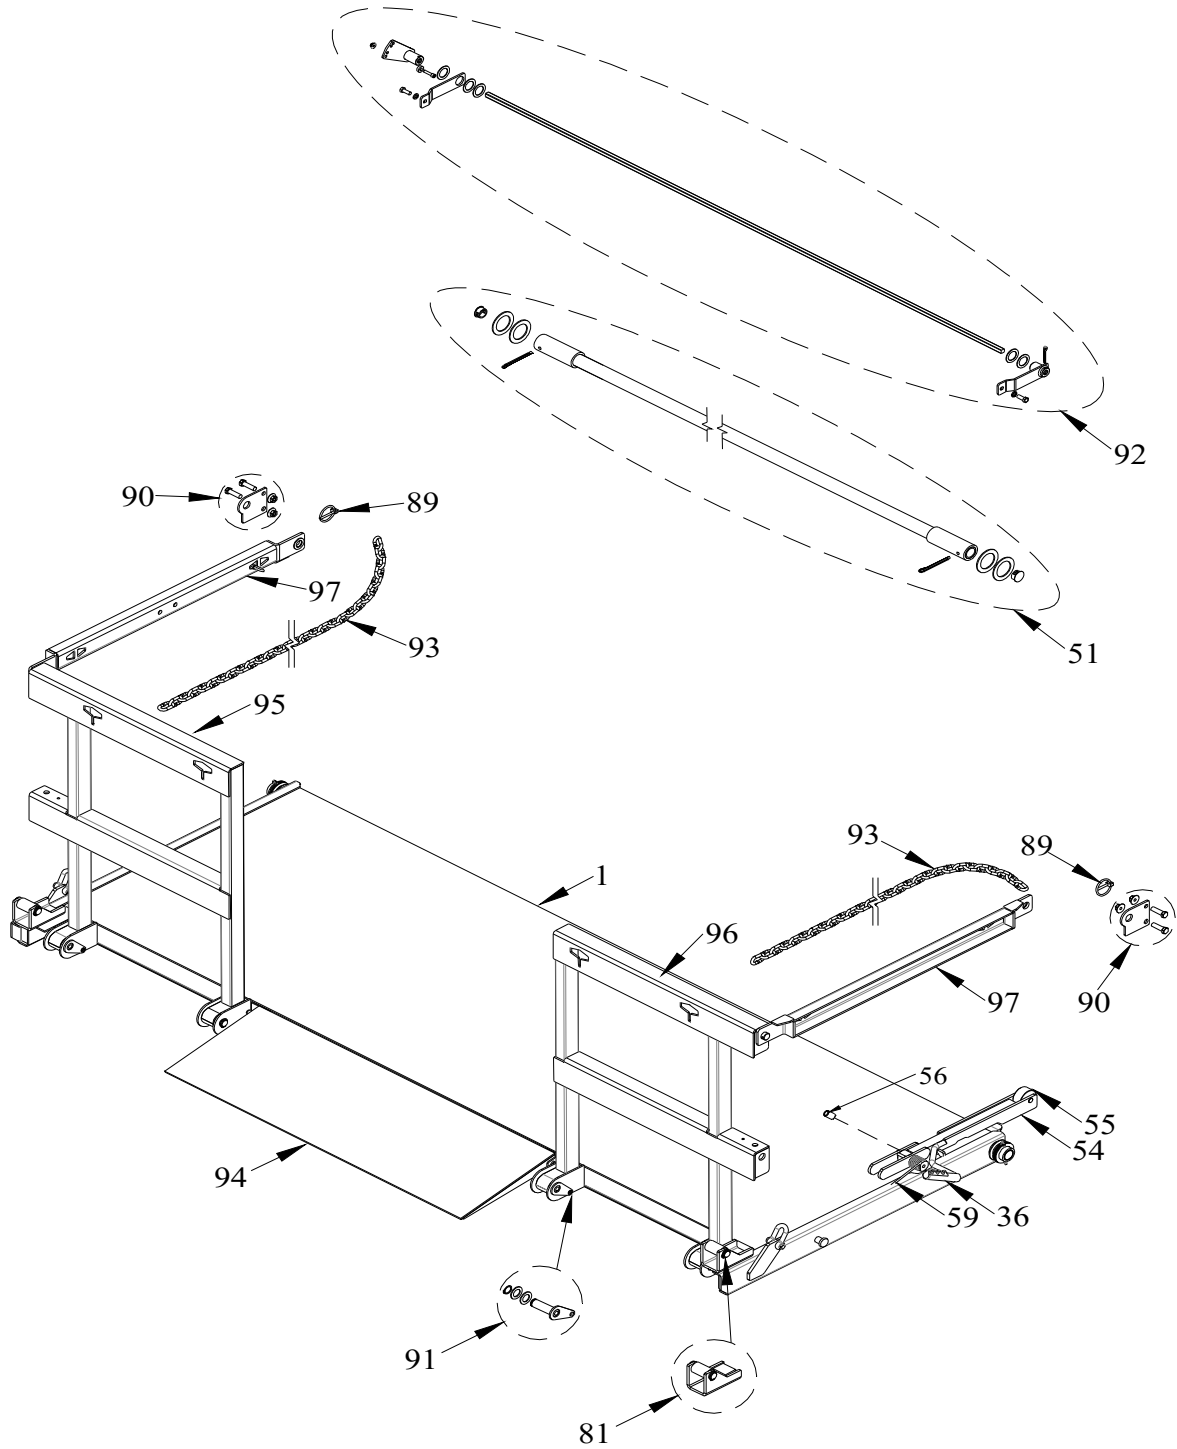

2500 AND 3000 HIGH-CYCLE RAILGATE SERIES GAS BOTTLE RACK PARTS DRAWING FOR MODELS 89 & 95

2500 AND 3000 GAS BOTTLE RACK HIGH-CYCLE RAILGATE SERIES PARTS LIST

Draw. Ref.	Part No.	Description	Qty Required
1	014724	(89) 30+12 Replacement Steel Platform HC GBR	1
	015472	(95) 30+12 Replacement Steel Platform HC GBR	1
	017476	(89) 42+12 Replacement Steel Platform HC GBR	1
	017471	(95) 42+12 Replacement Steel Platform HC GBR	1
2	017051	Replacement Platform Chain (28 Links) HC GBR (TP 30)	2
	017547	Replacement Platform Chain (27 Links) HC GBR (TP 42)	2
4	001111	License Plate Mount Kit	1
5	011772	Replacement Slider Wheel Set	2
6	011770	Replacement Slider	2
7	000930	Replacement Rail Safety Switch	2
8	011773	Replacement 3.00 OD Pulley, Pin & Keeper	5
9	011774	Replacement Idler Pulley, Pin & Keeper	2
10	000928	Replacement Red Light w/Grommet	4
11	000926	Replacement Clear Light w/Grommet	2
12	010199	Replacement License Plate Light & Bracket (H1)	1
13	014856	Replacement Steel Box Cover w/Lights (89) BF	1
	014857	Replacement Steel Box Cover w/Lights (95) BF	1
15	014718	Replacement Steel Latch Plate-Right	1
	014717	Replacement Steel Latch Plate-Left	1
17	000967	Replacement Raise Solenoid-3 Post	1
18	006597	Replacement Cloth Chain Cover 46"	2
19	013559	Replacement Compact Fixed Control	1
20	011780	Replacement Pump & Motor (3600psi) 3qt.** 2500# Railgate	1
	011781	Replacement Pump & Motor (3800psi) 3qt.** 3000# Railgate	1
21	000989	Replacement Vent Plug	1
23	004355	Replacement Plastic Tank (3qt.)**	1
24	000958	Replacement 12 Volt Motor-Only**	1
25	011803	Replacement 2 Ga. 2 Wire Electric Cable w/Lugs-33 ft.	1
26	000992	Replacement Copper Lug	6
27	014699	Replacement Cylinder BiFold Railgate	1
28	011790	Replacement Rail Cylinder Pin & Keeper	1
30	000973	Replacement Check Valve	1
31	014695	Replacement Cylinder "Lower" Solenoid Assembly	1
32	012966	Replacement 9/16" x 7/16" Flow Control	1
33	011787	Cylinder Shaft w/Pulleys Assembly (Rail) Includes: Cylinder Repair Kit	1
34	011788	2"x35" Replacement Cylinder Barrel (25-30 Rail) Includes: Cylinder Repair Kit	1
35	011789	Replacement Cylinder Clamp (Rail)	1
36	011805	Replacement Self-Close Handle Grip	1
37	011775	Replacement 3.50 OD Pulley, Pin & Keeper	1
38	011776	Replacement 4.72 OD Pulley, Pin & Keeper	1
39	012609	Replacement 1/4"x20" Hydraulic Hose	1