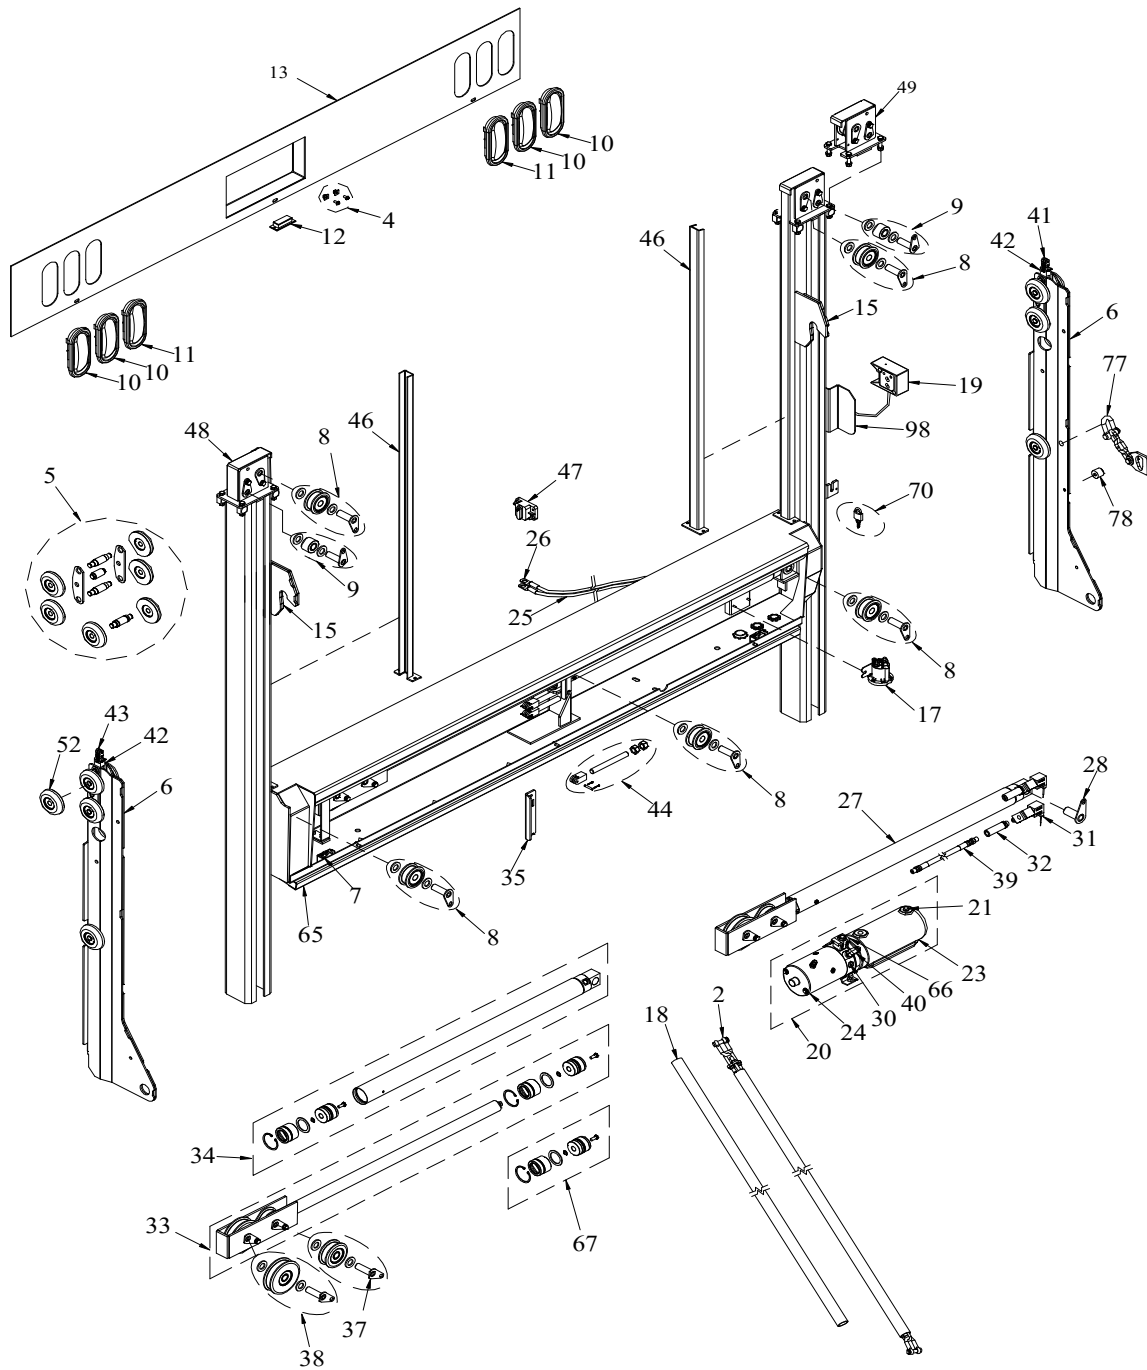

2500 AND 3000 HIGH-CYCLE RAILGATE SERIES GAS BOTTLE RACK PARTS DRAWING FOR MODELS 89 & 95