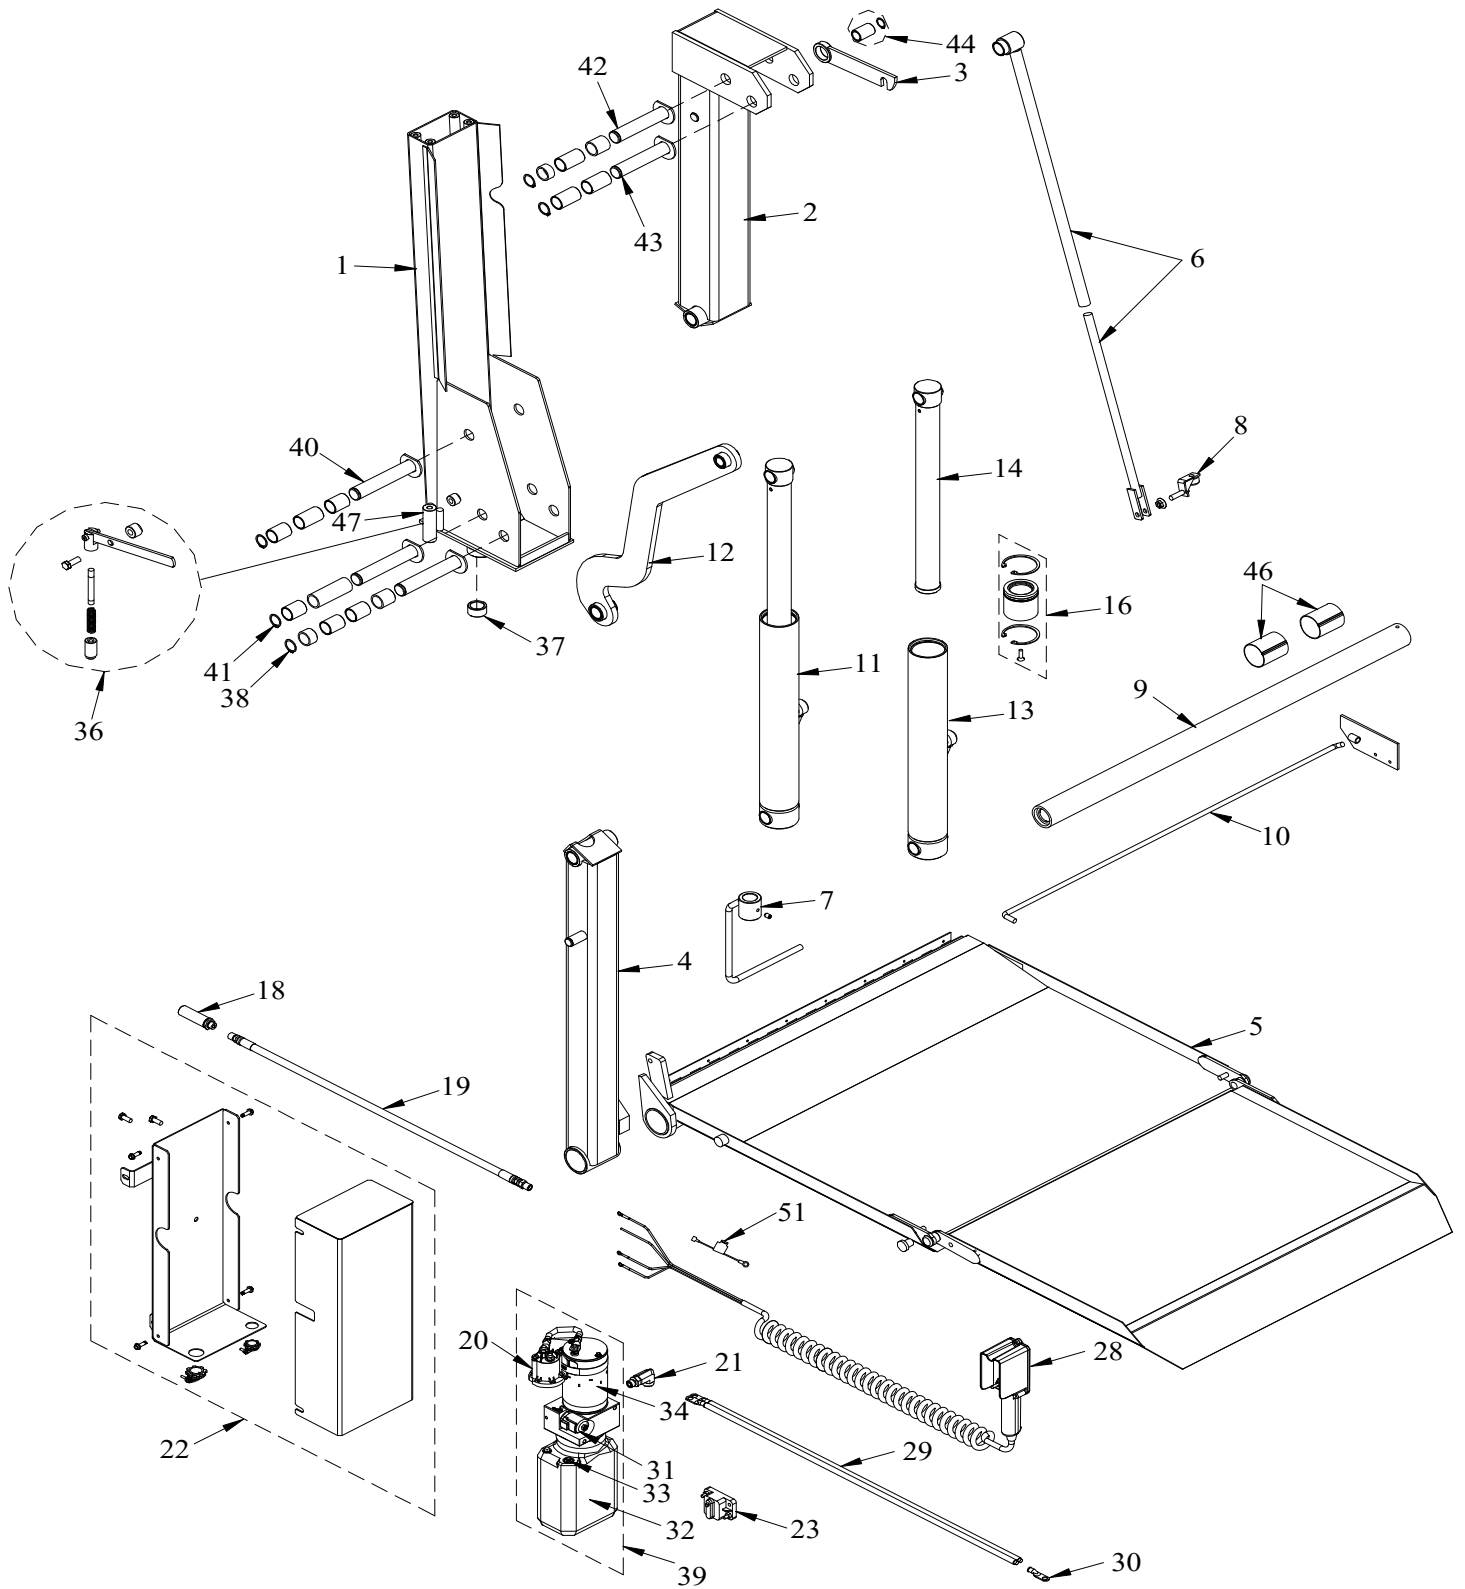

## 650 SERIES PARTS LIST

Draw. Ref.	Part No.	Description	Qty Required
1	002206	Replacement 650 Support Tube Assembly	1
2	002209	Replacement 650 Main Lift Tube (4x4x26.12)	1
3	002205	Replacement 650 Platform Latch	1
4	002212	Replacement Vertical Lift Tube (3x3x30.68)	1
5	001400	650 Replacement Platform	1
6	001403	650 Self Close Tube Kit	1
7	002722	Replacement Flipper Arm Self-Closing Rod	1
8	002203	Replacement Flipper Stop (650-31)	1
9	001385	2"x37.25" Replacement Hinge Tube w/Bushings (650)	1
10	002480	Torsion Assist Spring Kit (650)	1
11	002725	Replacement 650 Cylinder	1
12	002724	Replacement 650 Lift Arm	1
13	001383	Replacement Cylinder Tube (650)	1
14	001396	Replacement Cylinder Shaft w/End Lugs Includes: Guide Bushing & O-ring Kit	1
16	002481	Replacement Guide Bushing & O-ring Kit (650)	1
18	000997	Replacement 650 Flow Control w/ Adapters	1
19	012683	Replacement 1/4"x48" Hydraulic Hose w/ Adapters (72P/72S & 650)	1
	012680	Replacement 1/4"x37" Hydraulic Hose w/ Adapters (54, 60-1340 & 650)	1
20	000995	Replacement Solenoid - 4 Post (650)	1
21	000994	Replacement 90 degree Elbow w/ Adapters (650)	1
22	014520	Replacement 650 Pump Box (only) Gate Mount	1
23	000998	Replacement 150 Amp Manual Reset Circuit Breaker	1
28	000993	Replacement 650 Pendant Control	1
29	004570	Replacement 4 Ga. 2 Wire Electrical Cable w/Lugs 26ft.	1
30	000992	Replacement Copper Lug	6
31	002727	Replacement 650 Release Solenoid External Assembly w/Connector	1
32	002728	650 Replacement Tank	1
33	000989	Replacement Vent Plug	1
34	001495	650 Motor (only)	1
35	N/A	Pump (only) w/Tank (1550psi) 650 (Discontinued - See Drawing Ref 39)	1
36	010451	650 Pivot Latch Kit (Lever)	1
37	000988	Replacement Lower Pivot Bushing	1
38	001437	650 Pin Kit (Lower Cylinder)	1
39	002726	M259 Replacement Pump & Motor Unit (1.5L) (1550psi)	1
40	002207	650 Pin Kit (Lower 4x4 Lift Tube)	1
41	002208	650 Pin Kit (Lower S-Arm)	1
42	001438	650 Pin Kit (Upper Cylinder)	1
43	002210	650 Pin Kit (Upper 3x3 Lift Tube)	1
44	002211	650 Latch & Self Close Bushing Kit	2
46	002204	Replacement Platform Wear Bushing Kit	1
47	002723	Replacement Pivot Pin Sleeve (650)	1
51	016119	Replacement Control Fuse	1