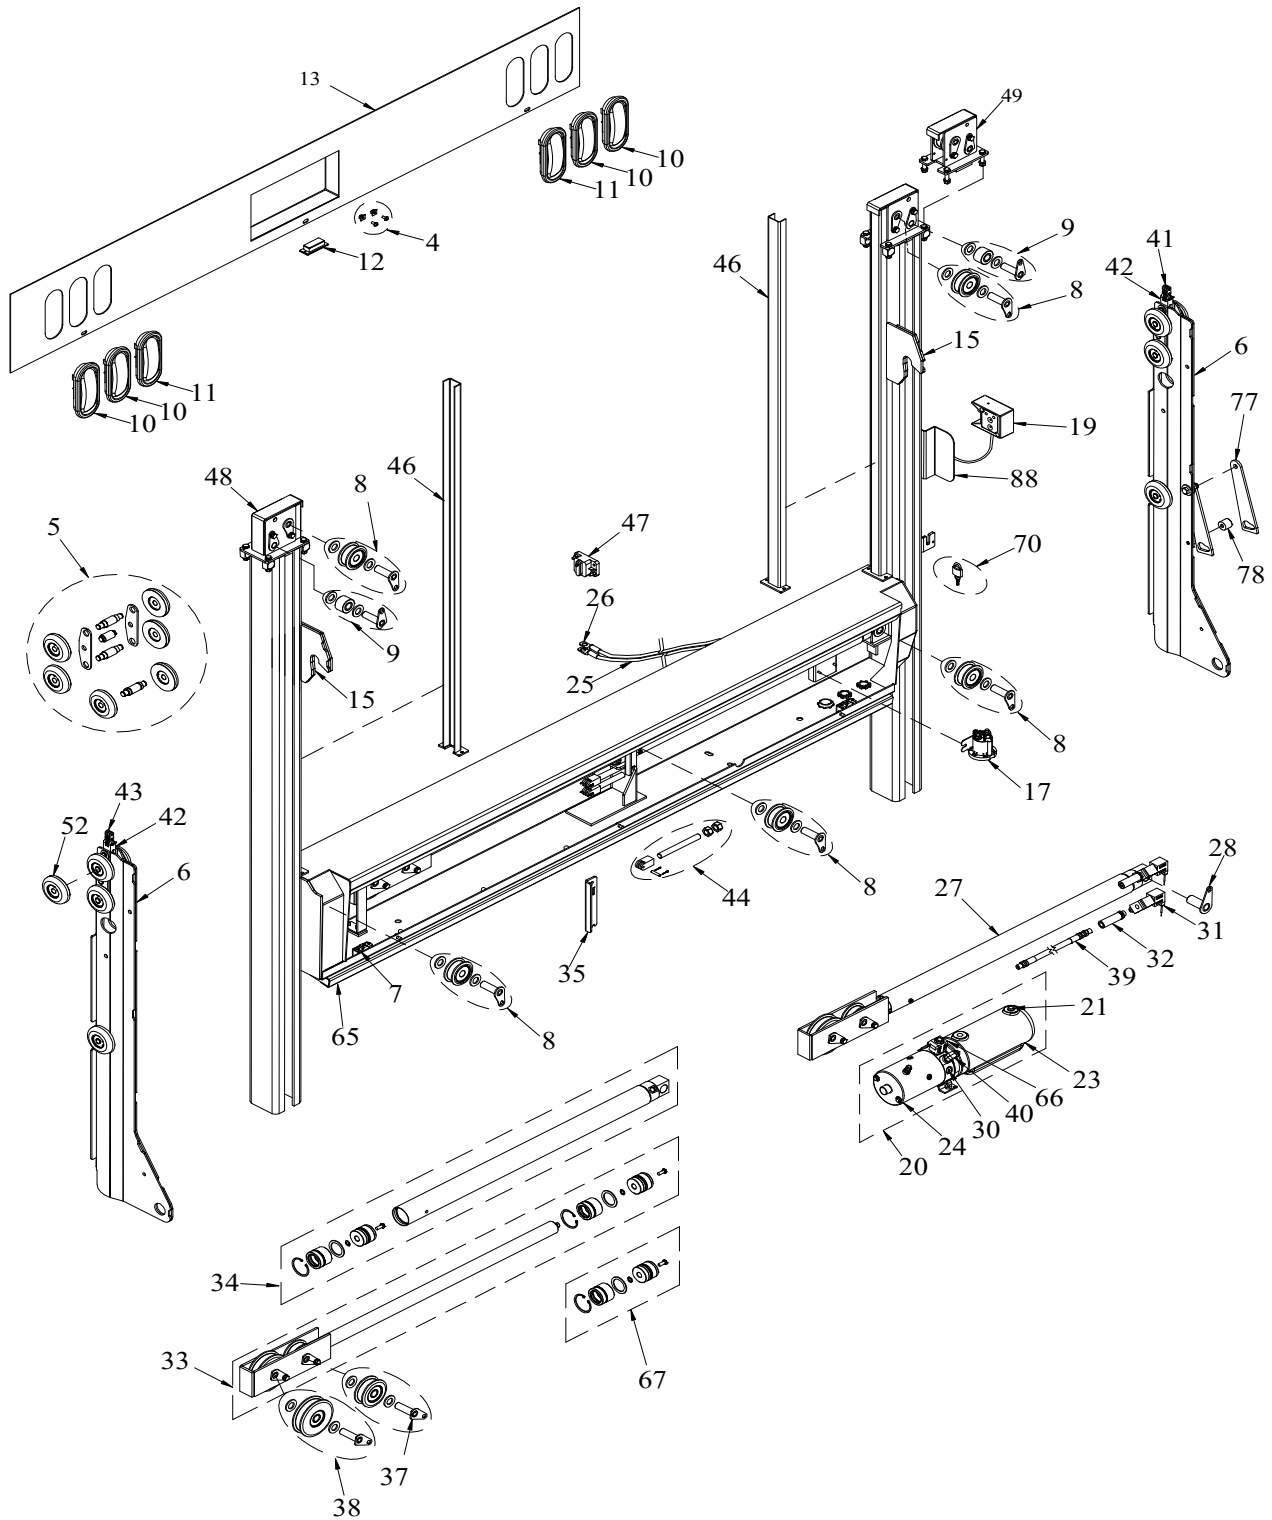

**2500 AND 3000 BI-FOLD HIGH-CYCLE
RAILGATE SERIES PARTS DRAWING
FOR MODELS 85, 89 & 95**