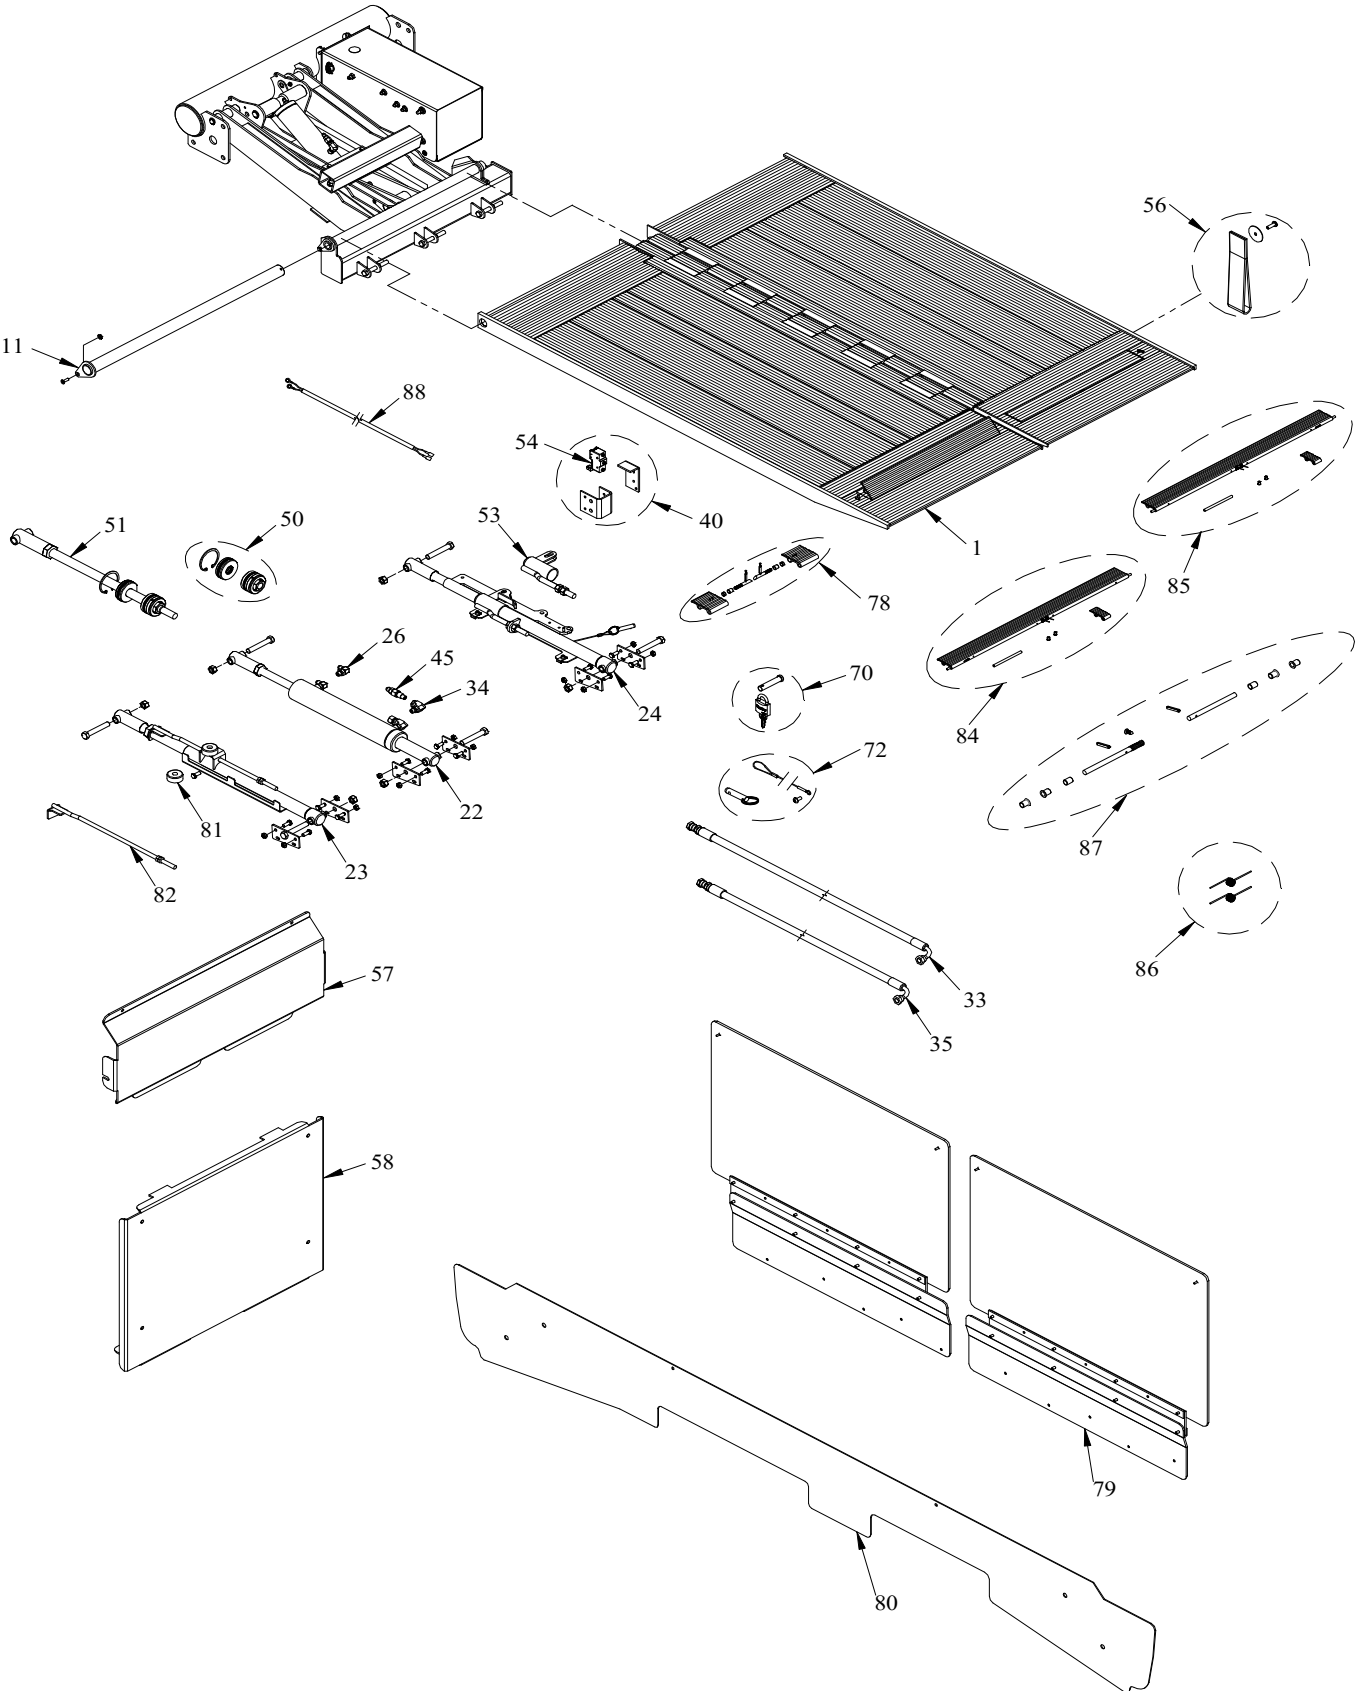

1330 CANTILEVER SERIES PARTS DRAWING

FOR ALL MODELS

1330 CANTILEVER SERIES PARTS DRAWING

FOR ALL MODELS

1330 CANTILEVER SERIES PARTS LIST

Draw. Ref.	Part No.	Description	Qty Required
1	011253	52" Replacement Aluminum Platform	1
	011252	71" Replacement Aluminum Platform	1
3	011262	Cantilever Replacement Platform Pivot Sub Assembly	1
4	001111	License Plate Mount Kit	1
5	011263	Cantilever Replacement Lift Arm w/Pins & Keepers	1
6	011264	7/8" Replacement Cantilever Cylinder Rod Pin w/Keeper	1
7	011265	Cantilever Replacement Tension Arm w/Pins & Keepers (Left)	1
	014114	Cantilever Replacement Tension Arm w/Pins & Keepers (Left) Transit	1
8	011286	Cantilever Replacement Tension Arm w/Pins & Keepers (Right)	1
	014117	Cantilever Replacement Tension Arm w/Pins & Keepers (Right) Transit	1
9	011266	7/8" Replacement Cantilever Cylinder Base Pin w/Keeper	1
10	011267	Replacement Cantilever Pump Box (19-3/8") Cover	1
	014107	Replacement Cantilever Pump Box (18-13/16") Cover	1
11	011254	Replacement Cantilever Platform Pivot Pin	1
12	011268	3/4" Replacement Cantilever Tension Arm Pin w/Keeper	4
13	000992	Replacement Copper Lug	6
14	000998	Replacement 150 Amp Manual Reset Circuit Breaker	1
15	011270	Replacement License Plate Bracket w/Light (Nissan)	1
	014115	Replacement Cantilever License Plate Bracket (Sprinter) Side Plate Mount	1
16	011272	Replacement Cantilever Stabilizer Tube	1
	014116	Replacement Cantilever Stabilizer Tube (Transit)	1
17	000995	Replacement Solenoid - 4 Post (650)	1
18	011273	Replacement 1330 Cantilever Pump & Motor Unit (2750psi) (19-3/8" Pump Box)	1
	014108	Replacement 1330 Cantilever Pump & Motor Unit (2750psi) (18-13/16" Pump Box)	1
19	011274	Replacement Cantilever Lift Cylinder	1
20	011445	Replacement Vent Plug (Cantilever) Plastic	1
	000989	Replacement Vent Plug (Cantilever) Steel	1
21	011275	Replacement Cantilever Pump Box (19-3/8")	1
	014106	Replacement Cantilever Pump Box (18-13/16")	1
22	011261	Replacement Fold Cylinder (Cantilever)	1
23	011260	Replacement Platform Support Arm (Driver)	1
24	011259	Replacement Platform Support Arm (Passenger)	1
25	011452	Replacement Hydraulic Hose- Power Unit	1
26	011283	Replacement 04MORB x 04MJIC x 90 Degree Cylinder Elbow	1
27	011278	Replacement Pendant Supply Cable (Cantilever)	1
28	011446	Replacement Cantilever Pendant Mounting Bracket (Sprinter, Promaster, & Transit)	1
	011447	Replacement Cantilever Pendant Mounting Bracket (Nissan)	1
	011448	Replacement Cantilever Pendant Mounting Bracket (Chevrolet)	1
30	011950	Replacement Cantilever Poppet Check Valve	2
31	011257	Replacement Hydraulic Hose- Lift Cylinder Long	1
32	011258	Replacement Hydraulic Hose- Lift Cylinder Short	1
33	011255	Replacement Hydraulic Hose- Fold Cylinder Long	1
34	011276	Replacement 04MORB x 04FPT x 90 Degree Cylinder Elbow	2
35	011256	Replacement Hydraulic Hose- Fold Cylinder Short	1
36	011449	Replacement Cantilever Circuit Board	1
37	004708	Replacement 4 Ga. 2 Wire Electric Cable w/Lugs-33 ft.	1
38	011277	Replacement 2qt. Monarch Plastic Tank (Cantilever) **	1
39	009573	Replacement Pendant Control	1
40	011271	Replacement Limit Switch Kit (Cantilever)	1
41	010199	Replacement License Plate Light (H1)	1
42	000958	Replacement 12 Volt Motor-Only (Monarch)**	1
43	011280	1-1/4" Replacement Cantilever Lift Arm Pin w/Keeper	2
44	011947	Replacement 2Way/2Pos Solenoid Assembly w/Connector	2
	011948	Replacement 4Way/2Pos Solenoid Assembly w/Connector	2
	011949	Replacement 3Way/2Pos Solenoid Assembly w/Connector	1
45	011281	Replacement Flow Control (Cantilever)	2
46	000983	Replacement Toggle Switch Only	2
47	N/A	Replacement Pump (only) w/2qt. Tank 1330 Cantilever (2750psi) (Discontinued - See Drawing Ref 18)	1
48	011450	Lift Cylinder Seal Repair Kit (Cantilever)	1
49	011279	Lift Cylinder Shaft Kit (Cantilever)	1
50	011453	Fold Cylinder Seal Repair Kit (Cantilever)	1
51	011454	Fold Cylinder Shaft Kit (Cantilever)	1
52	011455	Replacement 04MORB-04MJIC Adapter	1
53	013384	Repair Up Stop Push off Assembly (Cantilever)	1
54	000930	Replacement Rail Safety Switch	1
56	011844	Replacement Handle Strap (Cantilever)	1
57	011845	Replacement Upper Platform Cover (Cantilever)	1