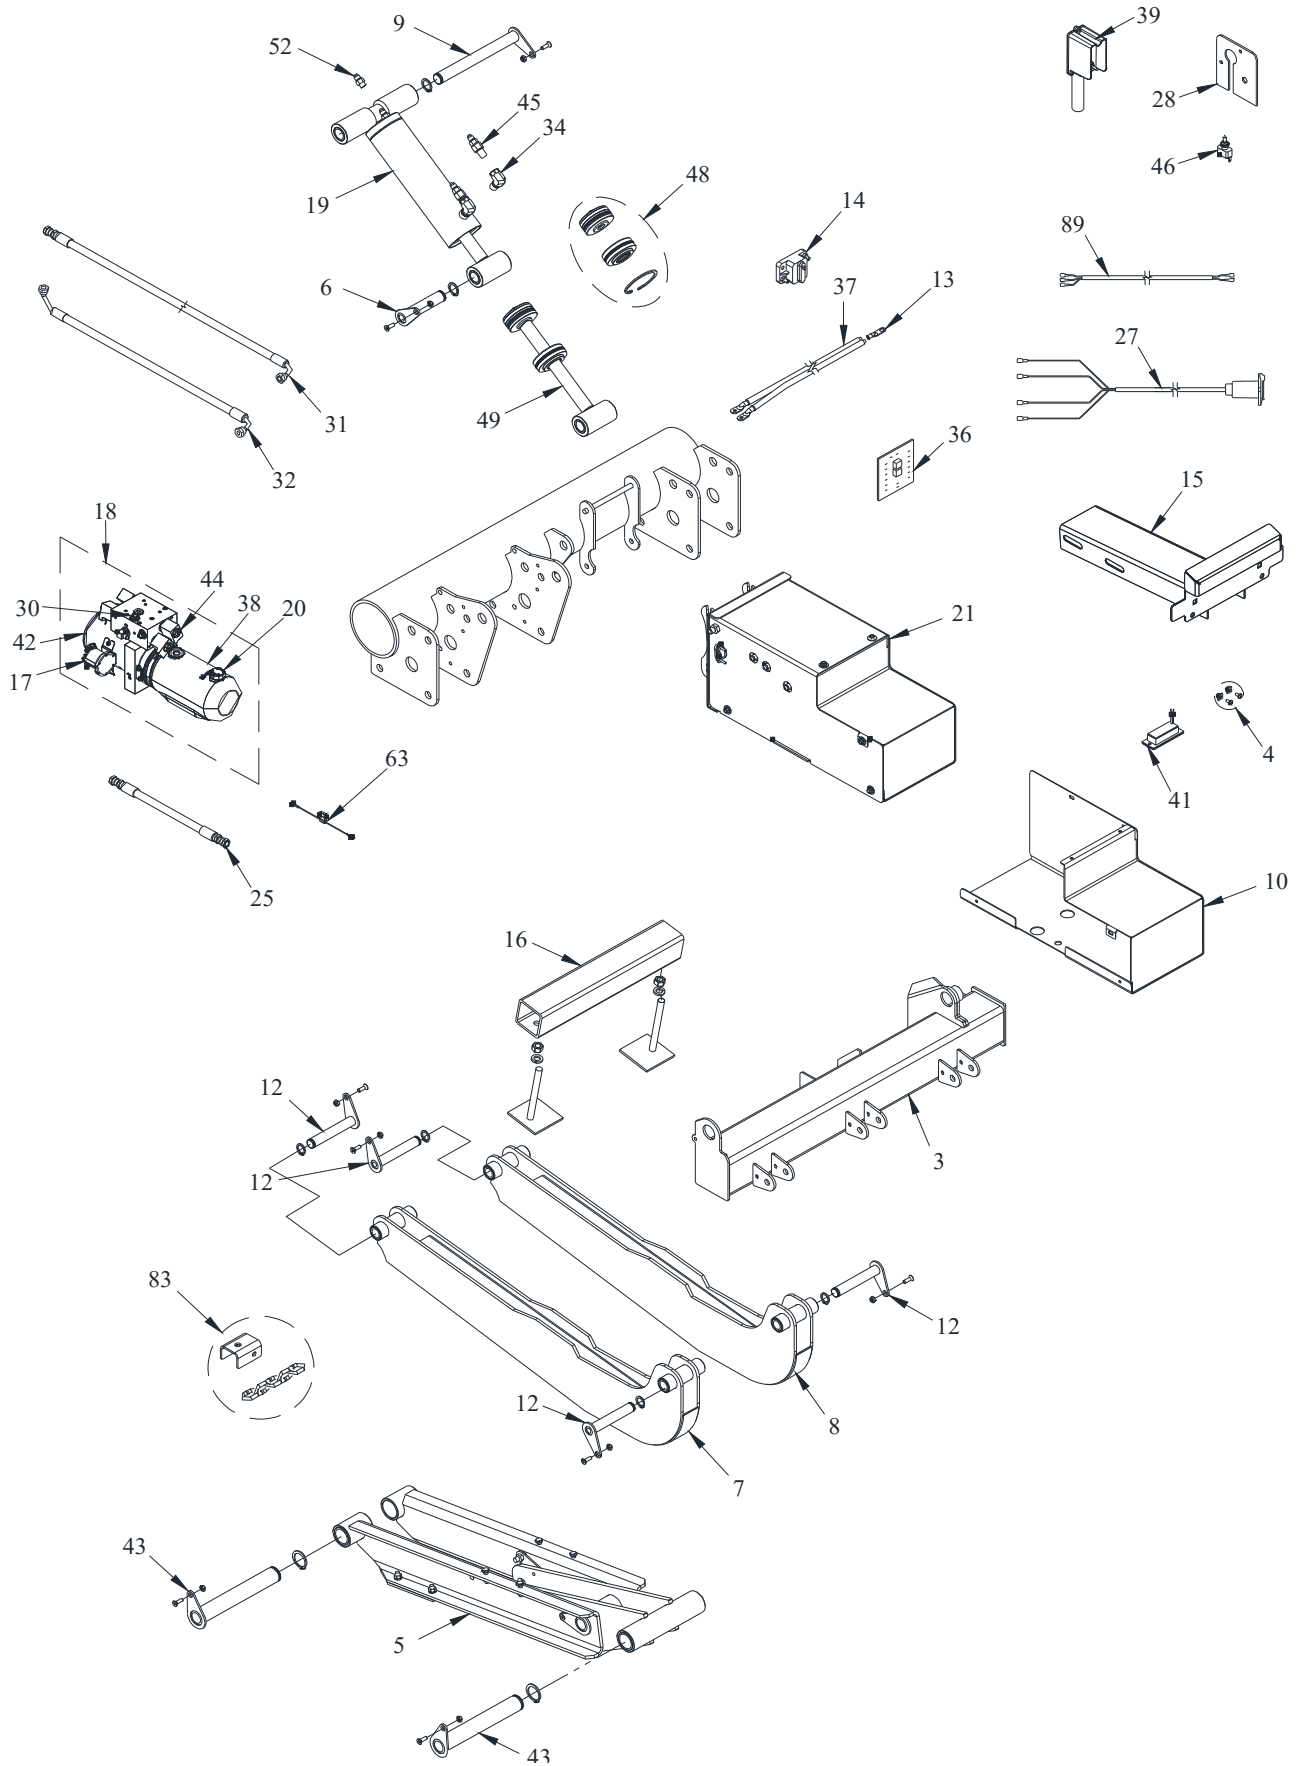

1330 CANTILEVER SERIES PARTS DRAWING

FOR ALL MODELS

1330 CANTILEVER SERIES PARTS DRAWING

FOR ALL MODELS

1330 CANTILEVER SERIES PARTS LIST

Draw. Ref.	Part No.	Description	Qty Required
1	011253	52" Replacement Aluminum Platform	1
	011252	71" Replacement Aluminum Platform	1
3	011262	Cantilever Replacement Platform Pivot Sub Assembly	1
4	001111	License Plate Mount Kit	1
5	011263	Cantilever Replacement Lift Arm w/Pins & Keepers	1
6	011264	7/8" Replacement Cantilever Cylinder Rod Pin w/Keeper	1
7	011265	Cantilever Replacement Tension Arm w/Pins & Keepers (Left)	1
	014114	Cantilever Replacement Tension Arm w/Pins & Keepers (Left) Transit	1
8	011286	Cantilever Replacement Tension Arm w/Pins & Keepers (Right)	1
	014117	Cantilever Replacement Tension Arm w/Pins & Keepers (Right) Transit	1
9	011266	7/8" Replacement Cantilever Cylinder Base Pin w/Keeper	1
10	011267	Replacement Cantilever Pump Box (19-3/8") Cover	1
	014107	Replacement Cantilever Pump Box (18-13/16") Cover	1
11	011254	Replacement Cantilever Platform Pivot Pin	1
12	011268	3/4" Replacement Cantilever Tension Arm Pin w/Keeper	4
13	000992	Replacement Copper Lug	6
14	000998	Replacement 150 Amp Manual Reset Circuit Breaker	1
15	011270	Replacement License Plate Bracket w/Light (Nissan)	1
	014115	Replacement Cantilever License Plate Bracket (Sprinter) Side Plate Mount	1
16	011272	Replacement Cantilever Stabilizer Tube	1
	014116	Replacement Cantilever Stabilizer Tube (Transit)	1
17	000995	Replacement Solenoid - 4 Post (650)	1
18	011273	Replacement 1330 Cantilever Pump & Motor Unit (2750psi) (19-3/8" Pump Box)	1
	014108	Replacement 1330 Cantilever Pump & Motor Unit (2750psi) (18-13/16" Pump Box)	1
19	011274	Replacement Cantilever Lift Cylinder	1
20	011445	Replacement Vent Plug (Cantilever) Plastic	1
	000989	Replacement Vent Plug (Cantilever) Steel	1
21	011275	Replacement Cantilever Pump Box (19-3/8")	1
	014106	Replacement Cantilever Pump Box (18-13/16")	1
22	011261	Replacement Fold Cylinder (Cantilever)	1
23	011260	Replacement Platform Support Arm (Driver)	1
24	011259	Replacement Platform Support Arm (Passenger)	1
25	011452	Replacement Hydraulic Hose- Power Unit	1
26	011283	Replacement 04MORB x 04MJIC x 90 Degree Cylinder Elbow	1
27	011278	Replacement Pendant Supply Cable (Cantilever)	1
28	011446	Replacement Cantilever Pendant Mounting Bracket (Sprinter, Promaster, & Transit)	1
	011447	Replacement Cantilever Pendant Mounting Bracket (Nissan)	1
	011448	Replacement Cantilever Pendant Mounting Bracket (Chevrolet)	1
30	011950	Replacement Cantilever Poppet Check Valve	2
31	011257	Replacement Hydraulic Hose- Lift Cylinder Long	1
32	011258	Replacement Hydraulic Hose- Lift Cylinder Short	1
33	011255	Replacement Hydraulic Hose- Fold Cylinder Long	1
34	011276	Replacement 04MORB x 04FPT x 90 Degree Cylinder Elbow	2
35	011256	Replacement Hydraulic Hose- Fold Cylinder Short	1
36	011449	Replacement Cantilever Circuit Board	1
37	004708	Replacement 4 Ga. 2 Wire Electric Cable w/Lugs-33 ft.	1
38	011277	Replacement 2qt. Monarch Plastic Tank (Cantilever) **	1
39	009573	Replacement Pendant Control	1
40	011271	Replacement Limit Switch Kit (Cantilever)	1
41	010199	Replacement License Plate Light (H1)	1
42	000958	Replacement 12 Volt Motor-Only (Monarch)**	1
43	011280	1-1/4" Replacement Cantilever Lift Arm Pin w/Keeper	2
44	011947	Replacement 2Way/2Pos Solenoid Assembly w/Connector	2
	011948	Replacement 4Way/2Pos Solenoid Assembly w/Connector	2
	011949	Replacement 3Way/2Pos Solenoid Assembly w/Connector	1
45	011281	Replacement Flow Control (Cantilever)	2
46	000983	Replacement Toggle Switch Only	2
47	N/A	Replacement Pump (only) w/2qt. Tank 1330 Cantilever (2750psi) (Discontinued - See Drawing Ref 18)	1
48	011450	Lift Cylinder Seal Repair Kit (Cantilever)	1
49	011279	Lift Cylinder Shaft Kit (Cantilever)	1
50	011453	Fold Cylinder Seal Repair Kit (Cantilever)	1
51	011454	Fold Cylinder Shaft Kit (Cantilever)	1
52	011455	Replacement 04MORB-04MJIC Adapter	1
53	013384	Repair Up Stop Push off Assembly (Cantilever)	1
54	000930	Replacement Rail Safety Switch	1
56	011844	Replacement Handle Strap (Cantilever)	1
57	011845	Replacement Upper Platform Cover (Cantilever)	1