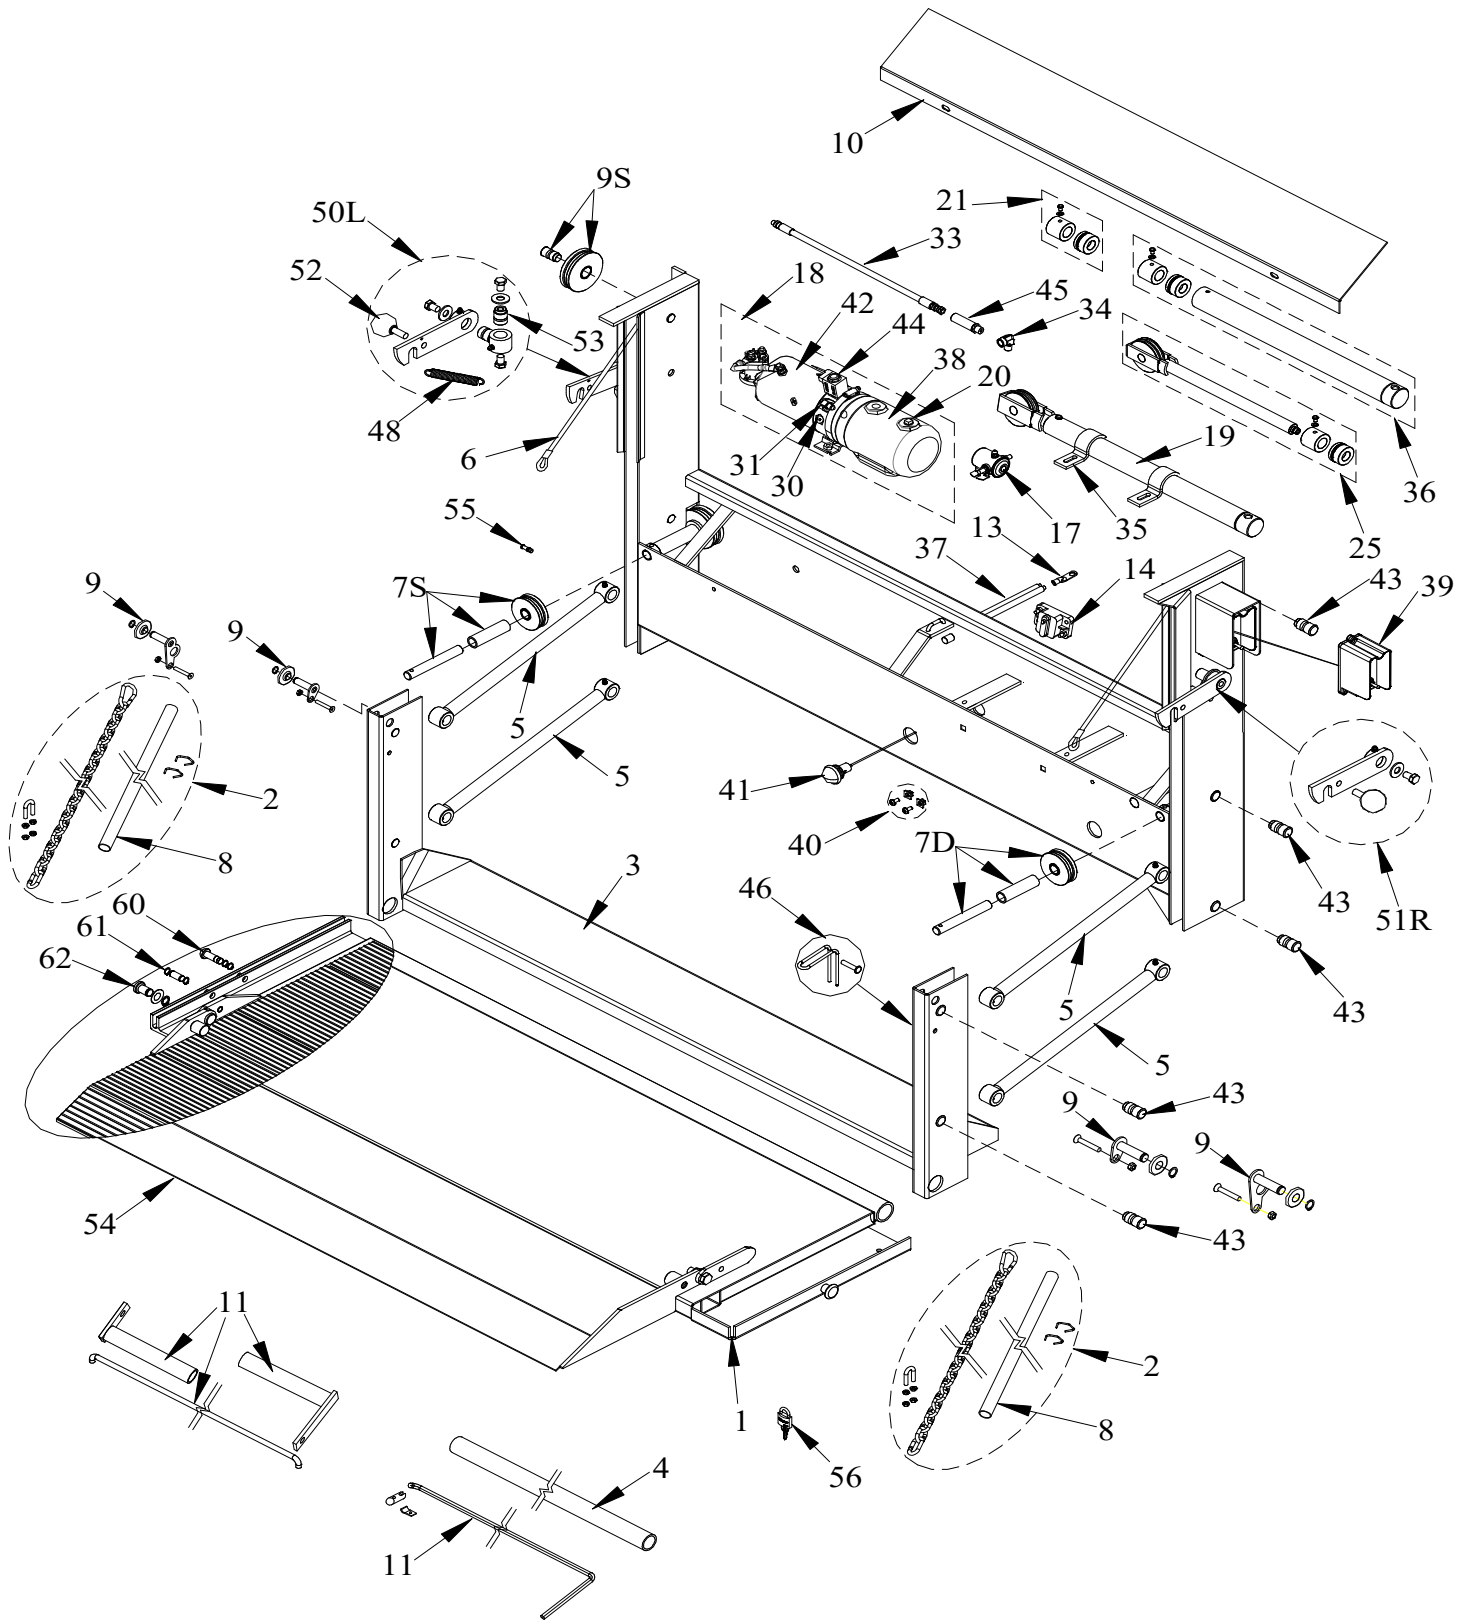

1034, 1036, 1040 AND 1340 ORIGINAL SERIES PARTS DRAWING

FOR MODELS 48, 54, 60, 64, 64P, 72P, 72S

1034, 1036, 1040 AND 1340 ORIGINAL SERIES PARTS LIST

Draw. Ref.	Part No.	Description	Qty Required
1	001643	Mini Treadplate Replacement Platform	1
	001627	Mini w/F9 EA Replacement Platform	1
	001644	Dakota & Isuzu Treadplate Replacement Platform	1
	001628	Dakota w/F9 EA Replacement Platform	1
	001645	60 Toyota Treadplate Replacement Platform	1
	001629	60 Toyota w/F9 EA Replacement Platform	1
	001646	48-1036 Treadplate Replacement Platform	1
	001647	48-1036 w/F11 Treadplate Replacement Platform	1
	001630	48 w/F11 EA Replacement Platform	1
	004589	48 37+11+6 EA Replacement Platform	1
	001650	54-1040 & 54-1340 Treadplate Replacement Platform	1
	001651	54-1040 & 54-1340 w/F11 Treadplate Replacement Platform	1
	001631	54 w/F11 EA Replacement Platform	1
	004820	54 37+11+6 EA Replacement Platform	1
	001654	60-1040 & 60-1340 Treadplate Replacement Platform	1
	001655	60-1040 & 60-1340 Treadplate w/F11 Replacement Platform	1
	001632	60 w/F11 EA Replacement Platform	1
	004799	60 37+11+6 EA Replacement Platform	1
	001648	64 Treadplate Replacement Platform	1
	001649	64 w/F11 Treadplate Replacement Platform	1
	001658	64-1340 Treadplate Replacement Platform	1
	001659	64-1340 w/F11 Treadplate Replacement Platform	1
	001633	64 w/F11 EA Replacement Platform	1
	004798	64 37+11+6 EA Replacement Platform	1
	001227	72P w/F11 Treadplate Replacement Platform	1
	004559	72P w/F11 EA Replacement Platform	1
004565	72P/72S 37+11+6 EA Replacement Platform	1	
2	003840	TP 1034 Replacement Platform Chain	2
	003846	1034 EA Replacement Platform Chain	2
	003841	1036-1040 Replacement Platform Chain (54-1040 & 60-1040 before serial # 459225M)*	2
	003847	36" & 40" Travel EA Replacement Platform Chain	2
	003842	1340 Replacement Platform Chain (54-1040 & 60-1040 after serial # 462473M)*	2
	003884	48" Deep & 50" Travel EA Replacement Platform Chain	2
3	003551	Mini Replacement Sub Assembly	1
	003588	Mini EA Replacement Sub Assembly	1
	003552	48 Replacement Sub Assembly	1
	003589	48EA Replacement Sub Assembly	1
	003553	Dakota & Isuzu Replacement Sub Assembly	1
	003590	Dakota EA Replacement Sub Assembly	1
	003554	54 Replacement Sub Assembly	1
	003591	54EA Replacement Sub Assembly	1
	003549	60 Toyota Replacement Sub Assembly	1
	003592	60 Toyota EA Replacement Sub Assembly	1
	003556	60 Replacement Sub Assembly	1
	003593	60EA Replacement Sub Assembly	1
	003558	64 Replacement Sub Assembly	1
	003594	64EA Replacement Sub Assembly	1
	003584	72P Replacement Sub Assembly	1
003169	72P/72S EA Replacement Sub Assembly	1	
4	006425	48 & Mini Replacement Hinge Tube - Steel Platform	1
	006426	54, Dakota & Isuzu Replacement Hinge Tube - Steel Platform	1
	006427	60 & Toyota Replacement Hinge Tube - Steel Platform	1
	006428	64 Replacement Hinge Tube - Steel Platform	1
	006429	72 Replacement Hinge Tube - Steel Platform	1
5	007010	1034-1036 Replacement Lift Arm w/Pins & Zerks	4
	001125	1040-1340 Replacement Lift Arm w/Pins & Zerks	4
6	010450	Set 7/32" Replacement Lift Cable Kit (Mini Only)	1
	003123	Set 7/32" Replacement Lift Cable Kit (Model 60 Only)	1
	002939	Universal Set 7/32" Replacement Lift Cable Kit (Not for Mini)	1
7D	004175	3" Double (7/32") Groove Replacement Pulley Kit with 3/4" Cross Box Pin (60-1040 before serial # 459225M)*	1
	004179	3.5" Double (7/32") Groove Replacement Pulley Kit with 7/8" Cross Box Pin (60-1040 after serial # 462473M)*	1
7S	004176	3" Single (7/32") Groove Replacement Pulley Kit with 3/4" Cross Box Pin(60-1040 before serial # 459225M)*	1
	004180	3.5" Single (7/32") Groove Replacement Pulley Kit with 7/8" Cross Box Pin (60-1040 after serial # 462473M)*	1